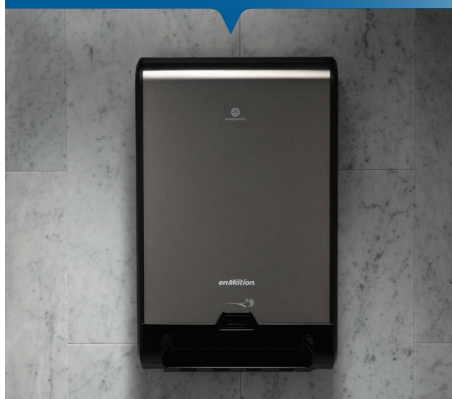

Welcome to a New Age of **Zero Waste and Jam-Free Design.**

Dual Roll Auto-Switch Technology makes the enMotion® Flex System doubly innovative.

enMotion® Flex Recessed

enMotion® Flex Wall Mount

enMotion® Flex Mini