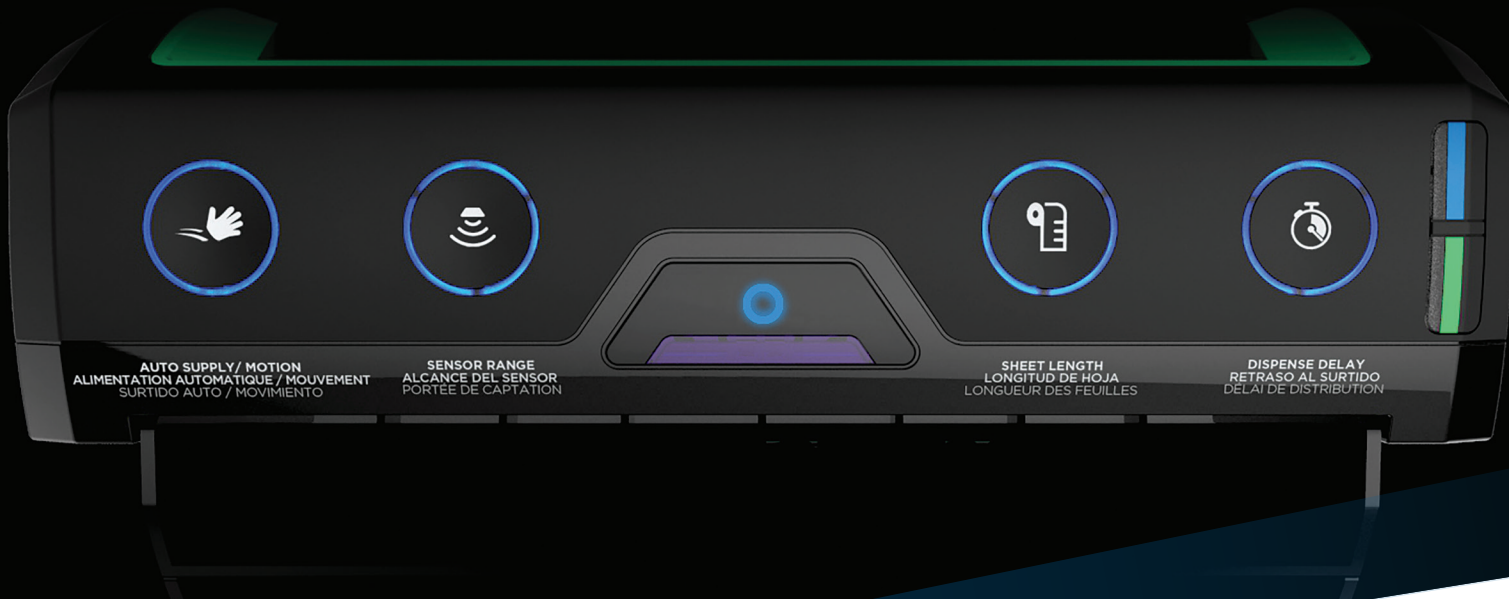

Welcome to a New Age of **Zero Waste and Jam-Free Design.**

Dual Roll Auto-Switch Technology makes the enMotion® Flex System doubly innovative.

enMotion® Flex Recessed

enMotion® Flex Wall Mount

enMotion® Flex Mini

Game-Changing **Efficiency:**

From the brand that delivers **99.9% JAM-FREE DISPENSING**.

Auto-feed grabs and guides towels. **A CLEAN TEAM'S DREAM.**

Refilling guesswork is gone. A stand-by roll means **JAMS ARE JUST A MEMORY.**

200+ ROLLS run on just **1 SET OF BATTERIES** in a typical office environment.

Revolutionary Waste **Reduction:**

Dual Roll Auto-Switch Technology means one **ROLL IS CONSUMED 100%** before the dispenser auto-switches to the other. The result is **ZERO WASTE**.

Controlled dispensing can help **REDUCE WASTE BY UP TO 30%** compared to standard GP PRO folded towels.

A Towel-Every-Time **Dependability:**

AUTO-SWITCHING ROLLS VIRTUALLY WIPE OUT JAMS AND RUN-OUTS and make users happy with a towel every time.