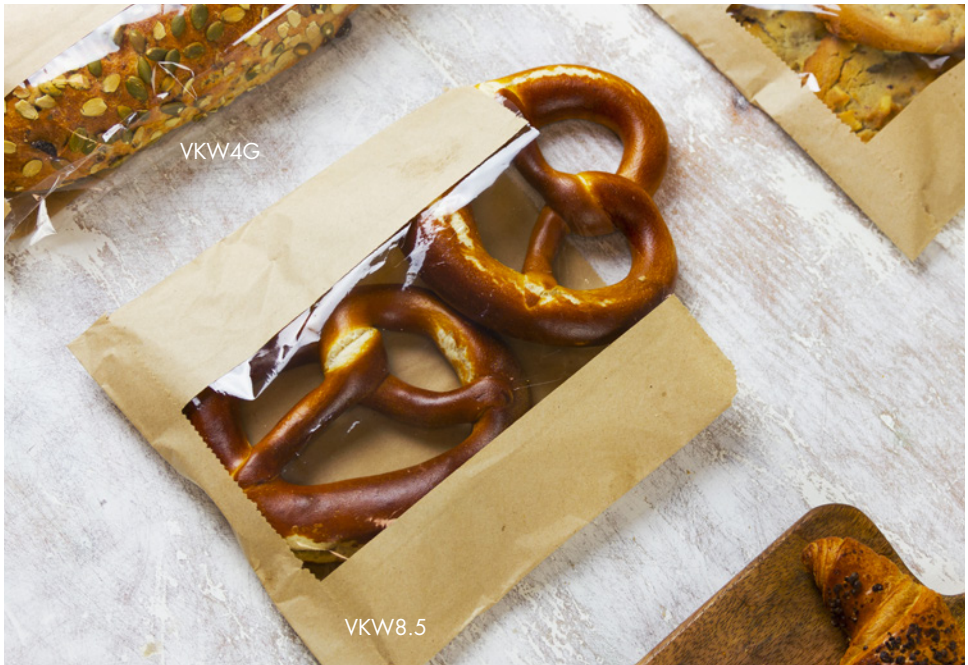

BAGS TO GO

Wide range of eco bags for sandwiches, cookies, and paninis. Our bloomer window bag is lined for freshness. Serve cold pastries in our kraft brown bags, windowed options made from plant-based PLA or opt for recycled paper with no window. Our new white gusseted bag is grease-resistant, perfect for warm or cold foods such as toasted sandwiches or loads of fries. Pass the pastries...

Code	Product	Case count
VBLOOM2	6 x 3 x 9in kraft NatureFlex window bloomer bag	250
VGN3	4 x 14in clear NatureFlex baguette bag	1000
VGN4	4 x 2 x 14in clear NatureFlex baguette bag	1000
VGN5	8.75 x 7in clear NatureFlex multi-bag	1000
VGN6	6 x 2 x 9.5in clear NatureFlex multi-bag	1000
VKW8.5	8.5 x 8.5in kraft PLA window bag	1000
VKW10	10 x 10in kraft PLA window bag	1000
VKW4G	4 x 2 x 14in kraft PLA side window baguette bag	1000
201266F	6 x 6.5in recycled kraft flat bag	1000
201267G	6 x 0.75 x 7in recycled kraft gusset bag	1000
201267GW	6 x 0.75 x 7in white grease-resistant gusset bag	1000