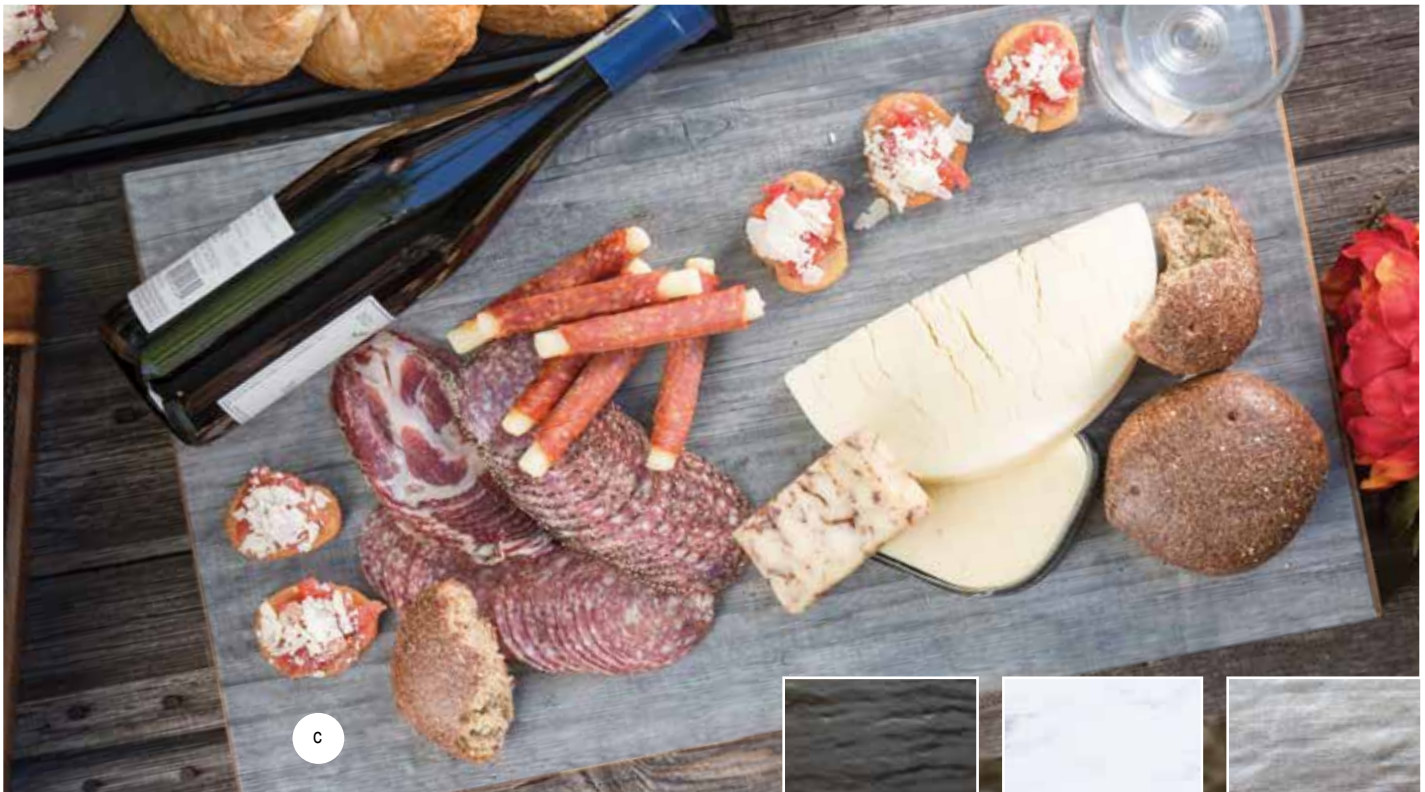

BUFFET & CATERING
RISERS & DISPLAYS

FROSTONE
COLLECTION™
2022

FROSTONE SLATE COLLECTION™

Bring elegance to your display with the high-end look of natural materials in lightweight, durable melamine. Mix and match a variety of shapes and sizes to create the perfect display. Safe for low temperature display, but not microwave or oven safe. Easy to clean, dishwasher safe.