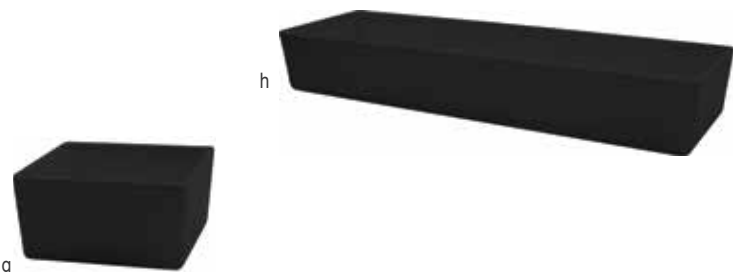

Item #	Description	Capacity	Min Order/ Case Pack
STANDARD STRAIGHT-SIDED BOWLS—MELAMINE, WHITE			
c. M4024WH	5 x 5 x 3"	1 qt	1 ea / 12 ea
M4026WH	10 x 5 x 3"	2 qt	1 ea / 6 ea
d. M4014WH	10 x 10 x 1¹/₂"	2 qt	1 ea / 6 ea
M4008WH	15 x 5 x 3"	3 qt	1 ea / 12 ea
M4004WH	10 x 10 x 3"	4 qt	1 ea / 6 ea
DELI-CASE STRAIGHT-SIDED BOWLS—MELAMINE, WHITE			
M4025WH	6 x 6 x 3"	1¹/₄ qt	1 ea / 12 ea
M4027WH	12 x 6 x 3"	3 qt	1 ea / 6 ea
e. M4005WH	12 x 10 x 3"	5 qt	1 ea / 6 ea
M4017WH	20 x 6 x 3"	5 qt	1 ea / 4 ea
f. M4033WH	20 x 12 x 3"	10¹/₂ qt	1 ea / 4 ea
DELI-CASE STRAIGHT-SIDED BOWLS—MELAMINE, BLACK			
g. M4025BK	6 x 6 x 3"	1¹/₄ qt	1 ea / 12 ea
M4027BK	12 x 6 x 3"	3 qt	1 ea / 6 ea
M4005BK	12 x 10 x 3"	5 qt	1 ea / 6 ea
h. M4017BK	20 x 6 x 3"	5 qt	1 ea / 4 ea
M4033BK	20 x 12 x 3"	10¹/₂ qt	1 ea / 4 ea

5 qt. Contemporary Melamine Bowl (M4005WH) coordinates well with Frostone White Marble Display Tray (MG2WM—page 60) that is elevated by a Stainless Steel Reversible Riser Frame (21003—page 73).