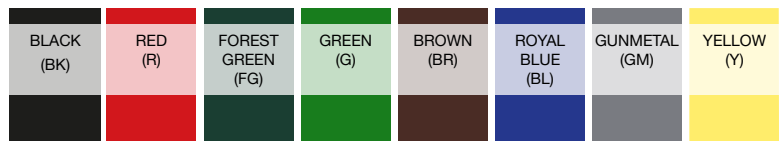

# OVAL BASKETS

• Heat lamp safe up to 150°F

a

Item #	Description	Min Order/ Case Pack
<b>CLASSIC OVAL BASKETS – HIGH DENSITY POLYETHYLENE, 9¼ X 6 X 1¼"</b>		
1074BK	Black	36 ea
1074BL	Royal Blue	36 ea
1074BR	Brown	36 ea
1074FG	Forest Green	36 ea
1074G	Green	36 ea
a. 1074R	Red	36 ea
1074Y	Yellow	36 ea
*C1074_	Pack of 12, Color Options (*BK,R,BR,FG,G,GM,Y)	3 pk
<b>JUMBO OVAL BASKETS– POLYPROPYLENE, 11¾ X 9 X 1¼"</b>		
b. 1084BK	Black	36 ea
1084FG	Forest Green	36 ea
1084R	Red	36 ea
*C1084_	Pack of 12, Color Options (*BK,FG,R)	3 pk
<b>CHICAGO PLATTER OVAL BASKETS – POLYPROPYLENE, 10½ X 7 X 1½"</b>		
c. 1076BK	Black	36 ea
1076BL	Royal Blue	36 ea
1076BR	Brown	36 ea
1076FG	Forest Green	36 ea
1076G	Green	36 ea
1076R	Red	36 ea
1076Y	Yellow	36 ea
*C1076_	Pack of 12, Color Options (*BK,R,BR,FG,G,GM,Y)	3 pk
<b>SIDE ORDER OVAL BASKETS– HIGH DENSITY POLYETHYLENE, 8 X 5¼ X 2"</b>		
d. 1071BK	Black	36 ea
1071BR	Brown	36 ea
1071FG	Forest Green	36 ea
1071G	Green	36 ea
1071R	Red	36 ea
<b>TEXAS PLATTER OVAL BASKETS– POLYPROPYLENE, 12¾ X 9½ X 1½"</b>		
e. 1086BK	Black	36 ea
1086FG	Forest Green	36 ea
1086R	Red	36 ea
*C1086_	Pack of 12, Color Options (*BK,FG,R)	3 pk

b

c

d

e

\* Available as Cash & Carry