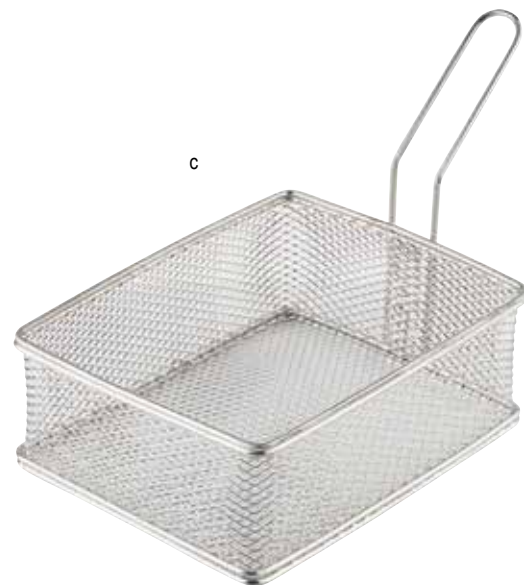

SERVING SOLUTIONS
SERVING COLLECTIONS

WIRE
BASKETS 2022

WIRE SIDE SERVING BASKETS IN STAINLESS STEEL

Serving baskets with mesh metal wire for convenient and perfectly portioned sides. The larger rectangular serving basket with handle is great for serving entrees and sides, burgers, sandwiches and more!

- 18/8 Stainless Steel Mesh Wire
- For use with paper or fabric liners
- Easy to clean, dishwasher safe

Item #	Description	Min Order/ Case Pack
SERVING BASKETS—STAINLESS STEEL		
a. 10970	▶ Square Wire Serving Basket, 4 x 4 x 3"	1 ea / 6 ea
b. 10971	▶ Rectangular Wire Serving Basket, 6 x 4 x 3"	1 ea / 6 ea
c. 10972	▶ Rectangular Wire Serving Basket, 9 x 7 x 3"	1 ea / 6 ea

you'll love me...you'll love me **lots!**

PETAL COLLECTION™ BASKETS

Our new Petal Wire Serving Baskets add a unique flair to your setting. For use as bread baskets, side servers, breakfast settings and more!

DELTA COLLECTION™ BASKETS

Our new Delta Collection™ modernizes your serving presentation. Providing an elegant and eye-catching way to serve bread and sides or display fruit and veggies.

- Available in (3) sizes: 6, 8, and 10" diameter
- Constructed of black powder coated steel
- Hand wash only