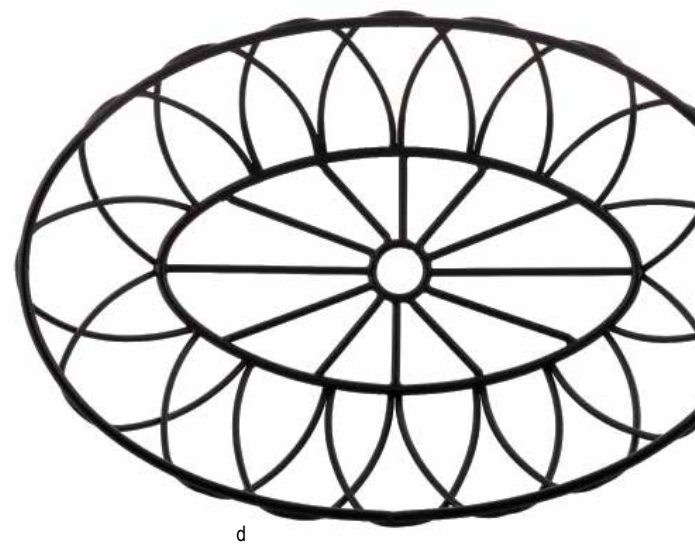

- 18/8 Stainless Steel Mesh Wire
- For use with paper or fabric liners
- Easy to clean, dishwasher safe

Item #	Description	Min Order/ Case Pack
SERVING BASKETS—STAINLESS STEEL		
a. 10970	▶ Square Wire Serving Basket, 4 x 4 x 3"	1 ea / 6 ea
b. 10971	▶ Rectangular Wire Serving Basket, 6 x 4 x 3"	1 ea / 6 ea
c. 10972	▶ Rectangular Wire Serving Basket, 9 x 7 x 3"	1 ea / 6 ea

you'll love me...you'll love me **lots!**

PETAL COLLECTION™ BASKETS

Our new Petal Wire Serving Baskets add a unique flair to your setting. For use as bread baskets, side servers, breakfast settings and more!

- Available in varying shapes and styles
- Black Powder Coated Metal
- Hand Wash Recommended

Item #	Description	Min Order/ Case Pack
PETAL COLLECTION™ BASKETS—BLACK POWDER COATED METAL		
a. 10537	Rectangular, 9 x 6 x 2½"	1 ea / 6 ea
b. 10534	Round, 6" dia x 2¼"	1 ea / 6 ea
c. 10535	Round, 8" dia x 2½"	1 ea / 6 ea
d. 10536	Oval, 9 x 6 x 2½"	1 ea / 6 ea

DELTA COLLECTION™ BASKETS

Our new Delta Collection™ modernizes your serving presentation. Providing an elegant and eye-catching way to serve bread and sides or display fruit and veggies.

- Available in (3) sizes: 6, 8, and 10" diameter
- Constructed of black powder coated steel
- Hand wash only