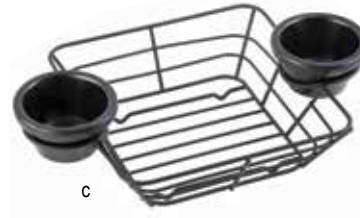

MERANDA COLLECTION™ BASKETS

- Integrated ramekin holders fit 2 oz and 3 oz ramekins
- Ramekins not included