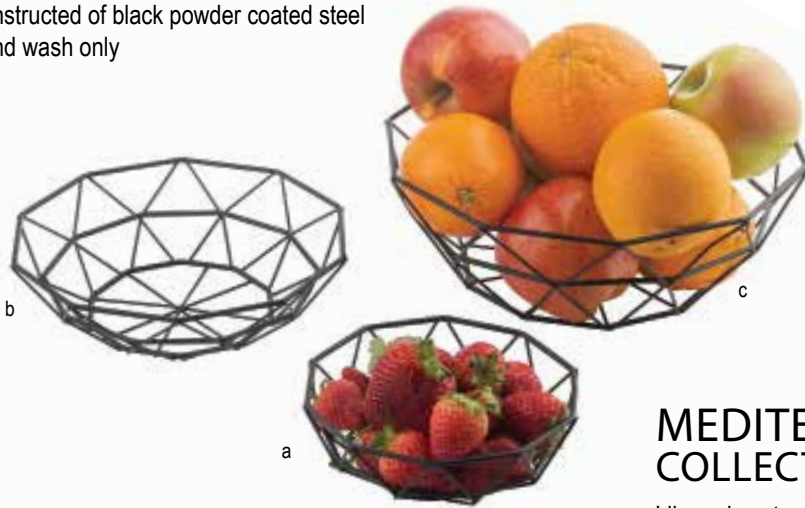

- Available in varying shapes and styles
- Black Powder Coated Metal
- Hand Wash Recommended

Item #	Description	Min Order/ Case Pack
PETAL COLLECTION™ BASKETS—BLACK POWDER COATED METAL		
a. 10537	Rectangular, 9 x 6 x 2½"	1 ea / 6 ea
b. 10534	Round, 6" dia x 2¼"	1 ea / 6 ea
c. 10535	Round, 8" dia x 2½"	1 ea / 6 ea
d. 10536	Oval, 9 x 6 x 2½"	1 ea / 6 ea

DELTA COLLECTION™ BASKETS

Our new Delta Collection™ modernizes your serving presentation. Providing an elegant and eye-catching way to serve bread and sides or display fruit and veggies.

- Available in (3) sizes: 6, 8, and 10" diameter
- Constructed of black powder coated steel
- Hand wash only