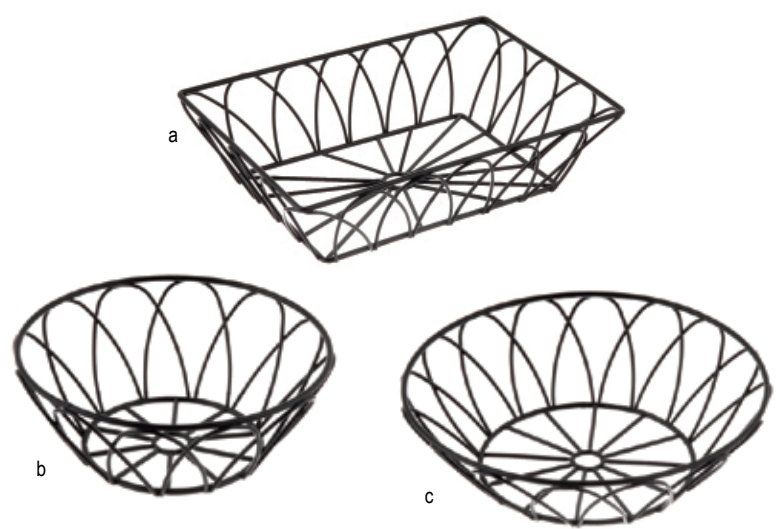

- 18/8 Stainless Steel Mesh Wire
- For use with paper or fabric liners
- Easy to clean, dishwasher safe

Item #	Description	Min Order/ Case Pack
SERVING BASKETS—STAINLESS STEEL		
a. 10970	▶ Square Wire Serving Basket, 4 x 4 x 3"	1 ea / 6 ea
b. 10971	▶ Rectangular Wire Serving Basket, 6 x 4 x 3"	1 ea / 6 ea
c. 10972	▶ Rectangular Wire Serving Basket, 9 x 7 x 3"	1 ea / 6 ea

you'll love me...you'll love me **lots!**

PETAL COLLECTION™ BASKETS

Our new Petal Wire Serving Baskets add a unique flair to your setting. For use as bread baskets, side servers, breakfast settings and more!

- Available in varying shapes and styles
- Black Powder Coated Metal
- Hand Wash Recommended

Item #	Description	Min Order/ Case Pack
PETAL COLLECTION™ BASKETS—BLACK POWDER COATED METAL		
a. 10537	Rectangular, 9 x 6 x 2½"	1 ea / 6 ea
b. 10534	Round, 6" dia x 2¼"	1 ea / 6 ea
c. 10535	Round, 8" dia x 2½"	1 ea / 6 ea
d. 10536	Oval, 9 x 6 x 2½"	1 ea / 6 ea

DELTA COLLECTION™ BASKETS

Our new Delta Collection™ modernizes your serving presentation. Providing an elegant and eye-catching way to serve bread and sides or display fruit and veggies.

- Available in (3) sizes: 6, 8, and 10" diameter
- Constructed of black powder coated steel
- Hand wash only