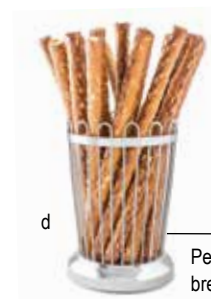

instant classics

CLASSIC SERVING BASKETS IN STAINLESS STEEL

Serve your burgers, sandwiches and sides in our Stainless Steel versions of our classic serving baskets.

- For use with paper or fabric liners
- Lightweight Stainless Steel wire construction
- Stackable for easy storage and transport

MERANDA COLLECTION™ BASKETS

- Integrated ramekin holders fit 2 oz and 3 oz ramekins
- Ramekins not included

REGENT™ BASKETS

Perfect for serving breadsticks

Item #	Description	Min Order/ Case Pack
MERANDA COLLECTION™ BASKETS—HEAVYWEIGHT CHROME PLATED STEEL		
H71758	Round, 8" dia x 3½"	1 ea / 6 ea
a. H7175	Round, 12" dia x 3½"	1 ea / 6 ea
H711372	Oval, 13 x 7 x 2"	1 ea / 6 ea
H7176	Oval, 13¾ x 10¾ x 3¼"	1 ea / 6 ea
MERANDA COLLECTION™ BASKETS WITH RAMEKIN HOLDERS—BLACK POWDER COATED STEEL		
b. H711372BK	Oval, 13 x 7 x 2"	1 ea / 6 ea
c. H711172BK	Square, 11 x 7 x 2"	1 ea / 6 ea
REGENT™ BASKETS—18/8 STAINLESS STEEL		
d. 258	Round, 3¾" dia x 5⅝"	1 ea / 12 ea
6177	Round, 7" dia x 2¾"	1 ea / 24 ea
e. 6170	Round, 8" dia x 3¼"	1 ea / 18 ea
6175	Round, 10" dia x 3¾"	1 ea / 12 ea
6171	Oval, 7 x 6 x 2¾"	1 ea / 24 ea
6174	Oval, 9½ x 7¼ x 3¼"	1 ea / 18 ea
f. 6176	Oval, 11 x 8¼ x 3¾"	1 ea / 12 ea
CHALET BASKETS—CHROME PLATED STEEL		
g. 4170	Round, 8¼" dia x 2¼"	1 ea / 12 ea
4175	Round, 9⅝" dia x 3¼"	1 ea / 18 ea
h. 4171	Oval, 7½ x 5⅝ x 2⅝"	1 ea / 12 ea
4174	Oval, 9 x 6½ x 2¾"	1 ea / 12 ea
4176	Oval, 11⅝ x 8 x 3¼"	1 ea / 18 ea