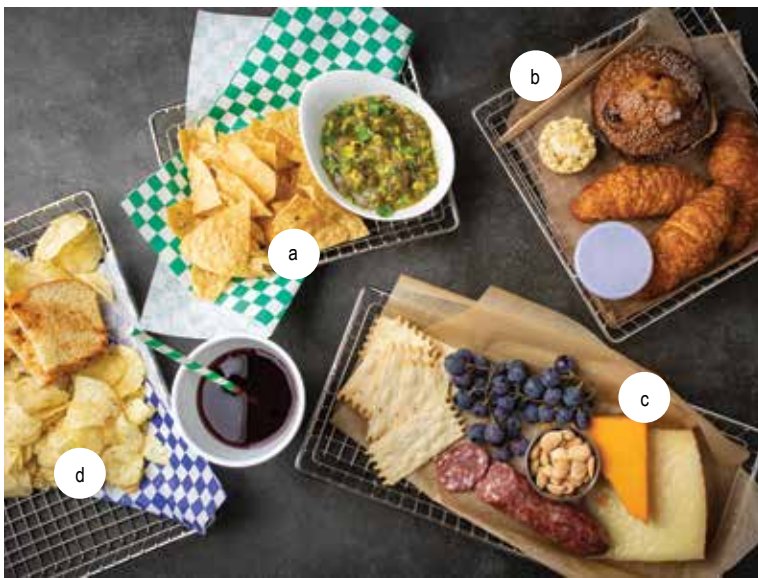

COMPLEXITY COLLECTION™ BASKETS

- A modern take on the classic basket

ARTISAN COLLECTION™ BASKETS

- Integrated ramekin holders fit 2 oz and 3 oz ramekins
- Ramekins not included

a

b

c

d

e

f

g

h

Item #	Description	Min Order/ Case Pack
ARTISAN COLLECTION™ BASKETS WITH RAMEKIN HOLDERS—BLACK POWDER COATED STEEL		
a. BK171182	Round, 11 x 8¼ x 2"	1 ea / 6 ea
BK171372	Oval, 13¼ x 7¼ x 1¼"	1 ea / 6 ea
b. BK171172	Square, 11 x 7½ x 2"	1 ea / 6 ea
ARTISAN COLLECTION™ BASKETS—BLACK POWDER COATED STEEL		
c. BK157	Round Cone, 4¾" dia x 6½"	1 ea / 6 ea
d. BK17508	Round, 8" dia x 2¼"	1 ea / 6 ea
BK17510	Round, 10" dia x 3"	1 ea / 6 ea
e. BK17409	Oval, 9¼ x 6¼ x 2¼"	1 ea / 6 ea
BK17410	Oval, 10 x 6¾ x 3¼"	1 ea / 6 ea
BK17412	Oval, 11¼ x 9 x 3½"	1 ea / 6 ea
f. BK11709	Oblong, 8¾ x 4 x 2"	1 ea / 6 ea
g. BK17209	Rectangular, 9 x 6 x 2½"	1 ea / 6 ea
BK17212	Rectangular, 12¼ x 9¼ x 4"	1 ea / 4 ea
h. BK17310	Square, 10 x 10 x 4"	1 ea / 6 ea