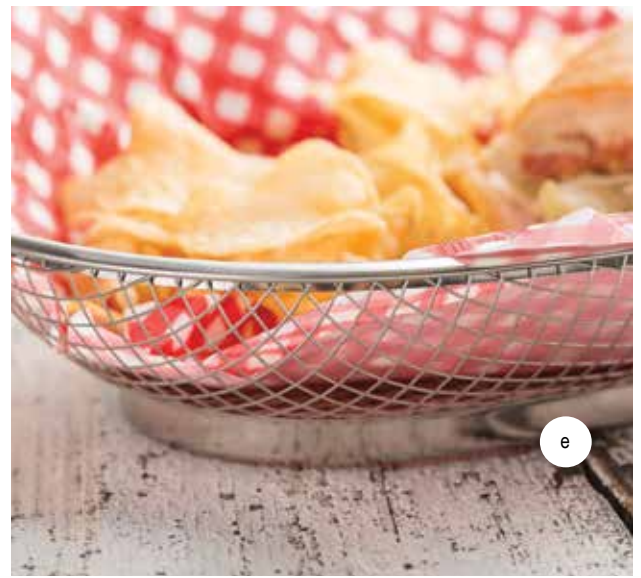

e

f

g

h

Item #	Description	Min Order/ Case Pack
ARTISAN COLLECTION™ BASKETS WITH RAMEKIN HOLDERS—BLACK POWDER COATED STEEL		
a. BK171182	Round, 11 x 8¼ x 2"	1 ea / 6 ea
BK171372	Oval, 13¼ x 7¼ x 1¼"	1 ea / 6 ea
b. BK171172	Square, 11 x 7½ x 2"	1 ea / 6 ea
ARTISAN COLLECTION™ BASKETS—BLACK POWDER COATED STEEL		
c. BK157	Round Cone, 4¾" dia x 6½"	1 ea / 6 ea
d. BK17508	Round, 8" dia x 2¼"	1 ea / 6 ea
BK17510	Round, 10" dia x 3"	1 ea / 6 ea
e. BK17409	Oval, 9¼ x 6¼ x 2¼"	1 ea / 6 ea
BK17410	Oval, 10 x 6¾ x 3¼"	1 ea / 6 ea
BK17412	Oval, 11¼ x 9 x 3½"	1 ea / 6 ea
f. BK11709	Oblong, 8¾ x 4 x 2"	1 ea / 6 ea
g. BK17209	Rectangular, 9 x 6 x 2½"	1 ea / 6 ea
BK17212	Rectangular, 12¼ x 9¼ x 4"	1 ea / 4 ea
h. BK17310	Square, 10 x 10 x 4"	1 ea / 6 ea