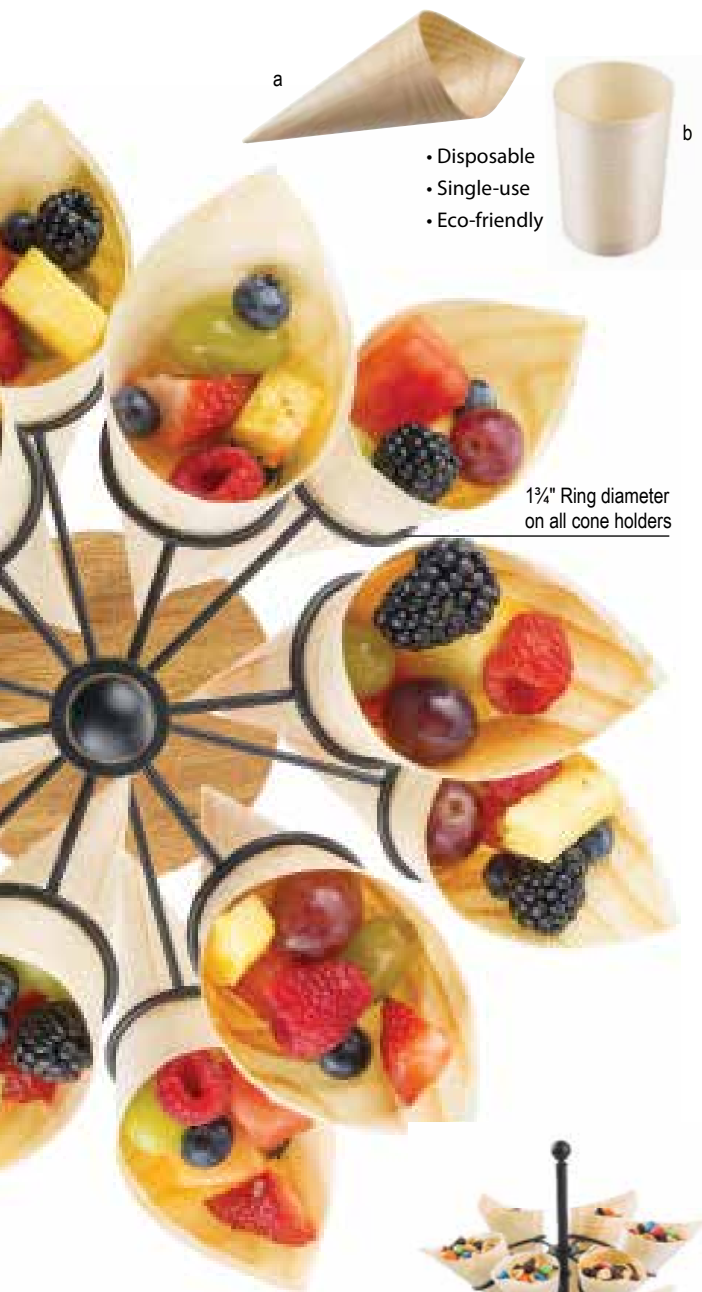

- Disposable
- Single-use
- Eco-friendly

1 1/4" Ring diameter on all cone holders

DISPOSABLE CONES & CUPS

- A refreshing way to present appetizers, desserts and samples
- Easy to serve and comfortable for guests to hold

Item #	Description	Capacity	Min Order/ Case Pack
CONES, PINWOOD			(50 PER BOX)
BAMDCN5	Mini, 5 x 1 3/4"	1 1/2 oz	12 pk
BAMDCN6	Small, 6 x 2"	3 oz	12 pk
a. BAMDCN7	Large, 2 3/4 x 7"	4 3/4 oz	12 pk
CUPS, PINWOOD			(50 PER BOX)
BAMDCP2	Mini, 1 1/4 x 1 1/8"	2 oz	12 pk
b. BAMDCP1	Small, 2 1/2 x 2 1/2"	4 oz	12 pk