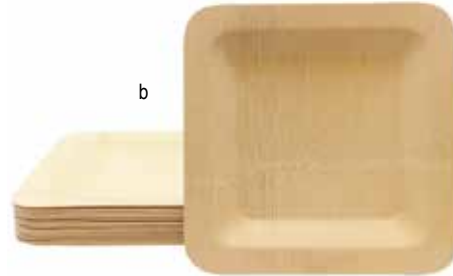

Each Cash & Carry pack includes 25 plates