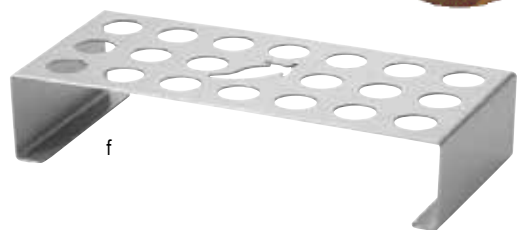

Ships from Gurnee, IL 60031