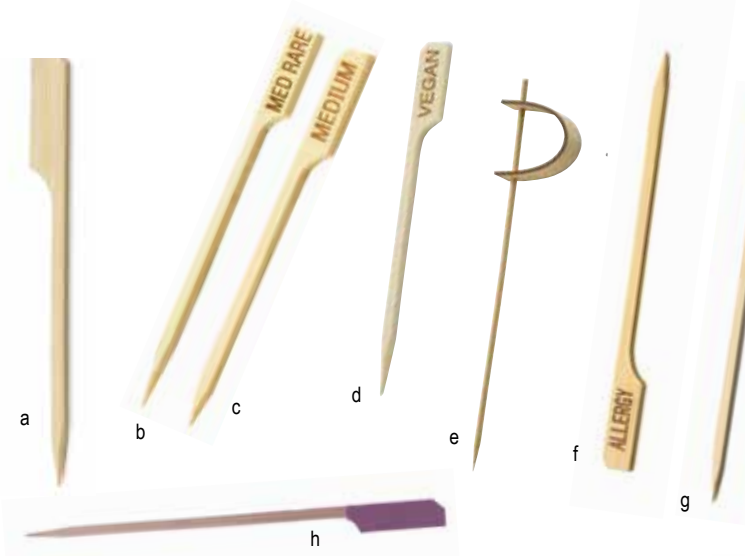

pick a **paddle** serve a **boat**