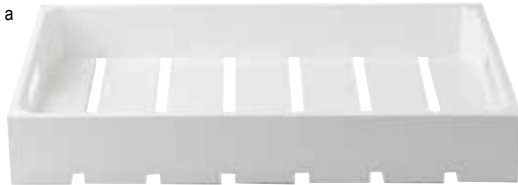

BUFFET & CATERING

RISERS & DISPLAYS

GASTRONORM

DISPLAY CRATES,
SERVING TRAYS,
FOOD BOXES & COVERS

White crates (above) shown with Stainless Steel reversible risers

Designed to fit standard sized food pans

Handles for convenient transporting

service with a style

FOOD BOX DISPLAY CRATES

Natural Acacia crates to fit food boxes are the perfect addition to your buffet line for serving beverages or single serve jars!

- Food Box Crates fit all standard size food boxes
 - Full size food boxes: (18 x 26") up to 6" deep
 - Half size food boxes: (12 x 18") up to 6" deep
- Coordinates with our existing Gastronorm Food Pan Display Crates