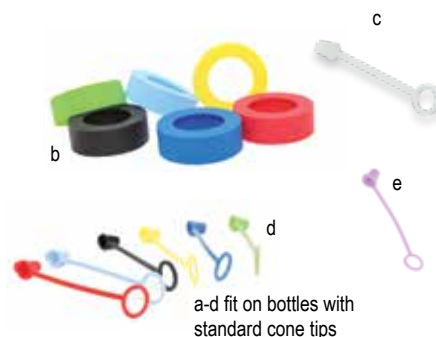

Item #	Description	Capacity	Min Order/ Case Pack
SILICONE BASTING BRUSH, 63MM			
a. 10727	InvertaTop™ Squeeze Bottle with Brush Top, Clear Bottle & Valve Top, Black Silicone Brush Top	24 oz	12 ea
10162BK	NSF® Silicone Squeeze Bottle Basting Brush, Black	-	12 ea

ACCESSORIES

- Assorted packs include 2 of each color (yellow, blue, light blue, red, black, green)

Item #	Description	Min Order/ Case Pack
ACCESSORIES		
b. *SB53A	Assorted Silicone Sauce Bands for 53mm bottles (12 per Pack)	1 pk / 12 pk
*SB53PR	Silicone Sauce Bands for 53mm bottles, Purple (12 per Pack)	1 pk / 12 pk
*SB63A	Assorted Silicone Sauce Bands for 63mm bottles (12 per Pack)	1 pk / 12 pk
*SB63PR	Silicone Sauce Bands for 63mm bottles, Purple (12 per Pack)	1 pk / 12 pk
c. C100TC	Squeeze Bottle Tethered Cap, Natural (12 per Pack)	1 pk / 300 pk
d. C100TA	Squeeze Bottle Tethered Cap, Assorted Colors (12 per Pack)	1 pk / 300 pk
e. C100TPR	Squeeze Bottle Tethered Cap, Purple (12 per Pack)	1 pk / 300 pk