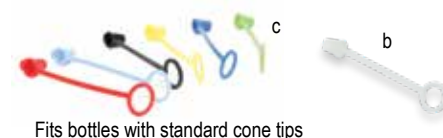

THREE TIP SELECTOP™ WIDEMOUTH™ 63MM SQUEEZE BOTTLE

- Three tips for even dispensing
- Cut to desired dispensing increments (2.5mm, 4.5mm or 9.5mm)

c / d / e

Item #	Description	Capacity	Min Order/ Case Pack
LDPE BOTTLE, 63MM POLYETHYLENE TOP			
c. 11663C3	Clear, Natural Top	16 oz	12 ea
d. 12463C3	Clear, Natural Top	24 oz	12 ea
e. 3263C3	Clear, Natural Top	32 oz	12 ea
REPLACEMENT PARTS & ACCESSORIES			
63TC3	63mm WideMouth™, Three Tip Selectop™, Natural	—	12 ea / 192 ea

ACCESSORIES

- Assorted packs include 2 of each color (yellow, blue, light blue, red, black, green)

Fits bottles with standard cone tips

Item #	Description	Min Order/ Case Pack
ACCESSORIES		
a. *SB53A	Assorted Silicone Sauce Bands for 53mm bottles (12 per Pack)	1 pk / 12 pk
*SB53_	Individual Color Silicone Sauce Bands for 53mm bottles (12 of same color per Pack)	1 pk / 12 pk
*SB63A	Assorted Silicone Sauce Bands for 63mm bottles (12 per Pack)	1 pk / 12 pk
*SB63_	Individual Color Silicone Sauce Bands for 63mm bottles (12 of same color per Pack)	1 pk / 12 pk
b. C100TC	Squeeze Bottle Tethered Cap, Natural (12 per Pack)	1 pk / 300 pk
c. C100TA	Squeeze Bottle Tethered Cap, Assorted Colors (12 per Pack)	1 pk / 300 pk