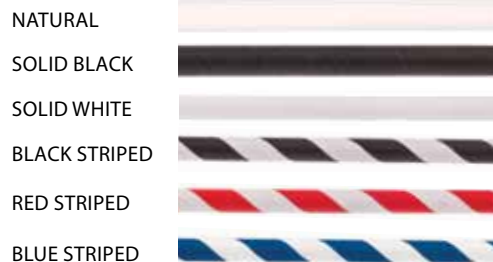

BEVERAGE & COUNTER
COUNTERTOP SOLUTIONS

ECO-FRIENDLY STRAWS

SINGLE-USE SERVING OPTIONS

2022

eco-conscious

straw solutions; refreshing & responsible

Item #	Description	Count Per Pack	Min Order/ Case Pack
PLA STRAWS, UNWRAPPED			
100105	5¾" (5mm) Cocktail, Black	1000	20 pk
100106	7¾" (5mm) Black	300	24 pk
700106	7¾" (8mm) Black	300	24 pk
PLA STRAWS, INDIVIDUALLY WRAPPED			
100102	7¾" (5mm) Natural	300	24 pk
100107	7¾" (5mm) Black	300	24 pk
700102	7¾" (8mm) Natural	300	24 pk
700107	7¾" (8mm) Black	300	24 pk
700104	10" (8mm) Natural	300	24 pk
700109	10" (8mm) Black	300	24 pk
PAPER STRAWS, UNWRAPPED			
100110	5¾" (6mm) Black Striped, Cocktail	500	6 pk
100138	5¾" (6mm) Solid Black, Cocktail	500	6 pk
100132	7¾" (6mm) Solid Black	500	6 pk
700132	7¾" (8mm) Solid Black	500	6 pk
700128	7¾" (8mm) Solid White	500	6 pk
700134	10" (8mm) Solid Black	500	6 pk
700130	10" (8mm) Solid White	500	6 pk
PAPER STRAWS, INDIVIDUALLY WRAPPED			
100111	5¾" (6mm) Black Striped, Cocktail	500	6 pk
100113	7¾" (6mm) Black Striped	500	6 pk
100121	7¾" (6mm) Blue Striped	500	6 pk
100125	7¾" (6mm) Red Striped	500	12 pk
100133	7¾" (6mm) Solid Black	500	6 pk
100129	7¾" (6mm) Solid White	500	6 pk
700133	7¾" (8mm) Solid Black	500	6 pk
700129	7¾" (8mm) Solid White	500	6 pk
100135	10" (6mm) Solid Black	500	6 pk
100131	10" (6mm) Solid White	500	6 pk
700135	10" (8mm) Solid Black	500	6 pk
700131	10" (8mm) Solid White	500	6 pk

Because One Size Does Not Fit All...

We offer our PLA and PAPER straws in three standard lengths (5¾", 7¾" & 10") and (5mm, 6mm & 8mm) diameters.

3 diameters to choose from
(actual size)

PLA STRAW FACTS: