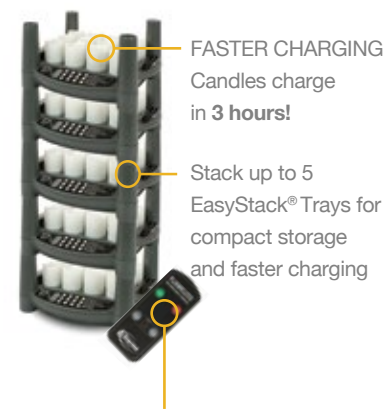

80416 La Rue Polished Brass with Marlowe White  
10.5"H • 15/18/24/30 HR

80418 La Rue Polished Brass with Marlowe Wine  
10.5"H • 15/18/24/30 HR

FASTER CHARGING  
Candles charge in 3 hours!  
Stack up to 5 EasyStack® Trays for compact storage and faster charging