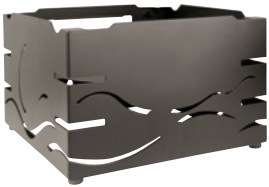

DWFB149BK
Square Riser
L W 14" H 9"