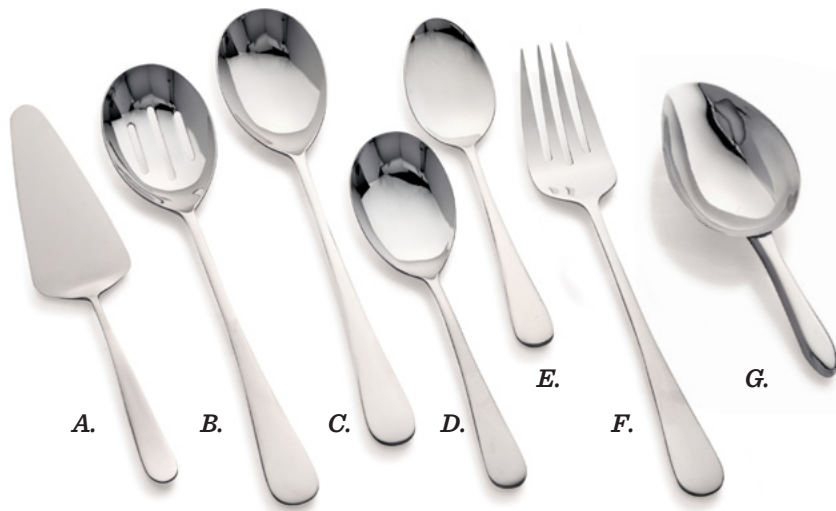

spoons, ladles, tongs and more

No buffet presentation would be complete without its serving utensils. From a clean and sleek look to a fingerprint-free hammered finished, D.W. Haber offers a variety of 18/10 stainless steel utensils that are suitable for foodservice.

chicago serving utensils

- A. **DW397CS** Pie/Cake Server
- B. **DW397SVSPP** Serving Spoon Slotted Large 11 1/2"
- C. **DW397SVSP** Serving Spoon Solid 11 1/2"
- D. **DW3979SVSP** Serving Spoon Medium 8 1/2"
- E. **DW3978SVSP** Serving Spoon Small 8"
- F. **DW397SVFK** Serving Fork Large 11 1/2"
- G. **DW394ICE** Ice Scoop 8"
- H. **DW397LADGR** Ladle Gravy 1/2 oz. 6"
- I. **DW397LAD1** Ladle 1 oz. 12"
- J. **DW397LAD4** Ladle 4 oz. 12 1/2"
- K. **DW397LAD8** Ladle 8 oz. 14"

roma serving utensils

- L. **DW394SVSP** Solid Serving Spoon w/ Roma Handle 12 1/2"
- M. **DW394SVSPP** Pierced Serving Spoon w/ Roma Handle 12 1/2"