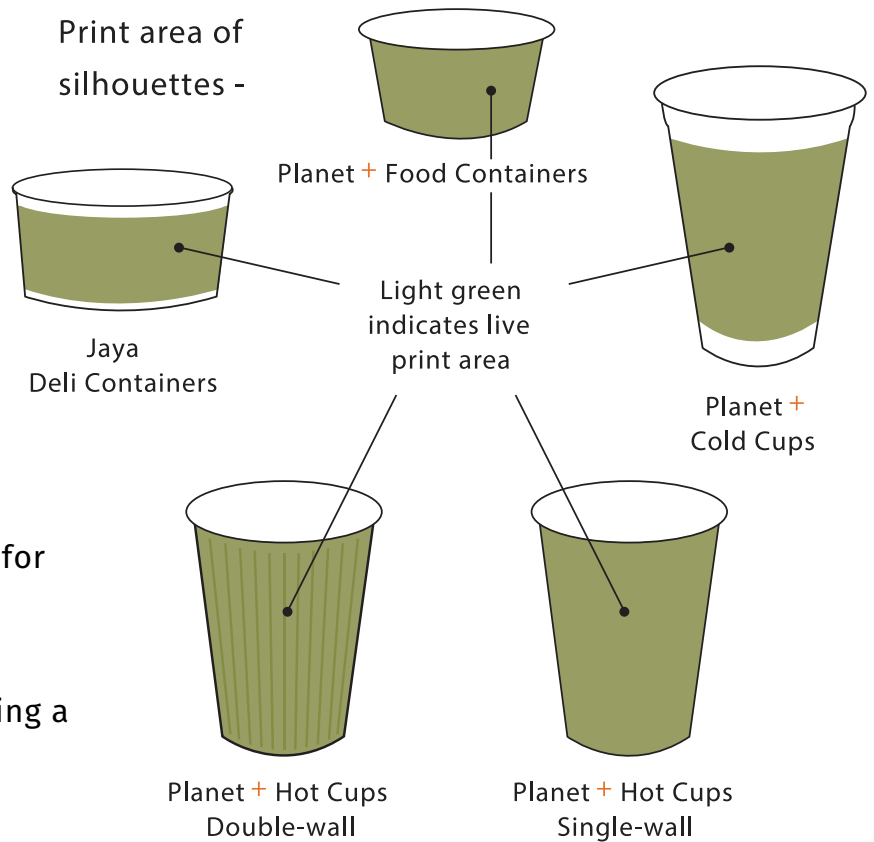

Design & Printing Guidelines

You Can Print On

- Planet+ Hot Cups - Single and Double-wall
- Planet+ Food Containers
- Planet+ PLA Cold Cups
- Jaya Round Deli Containers

(Minimum of 50,000 pieces/size/design)

Our Process

- Send us your artwork and/or layout
- We return an electronic production proof for your approval
- Send back a signed proof and a PO
- Lead time is around 12 weeks after receiving a purchase order

Identifying Color for your Job

When should you use Spot vs. 4-Color Process/CMYK

- If your job uses just a few colors (three or less) - use **Spot** color

For example:

- If your job uses more than three colors or if it has shadows, color gradations or includes a photo - use a **CMYK** build

The build colors are cyan, magenta, yellow, and black:

What to Send Us

- Vector based files to print. File types: AI, EPS, or PDF as long as they aren't flattened. All files need to be outlined and vector-based (exported for print, press quality resolution)
- All type needs to be outlined, so convert fonts to paths - Text becomes a vector shape and will look no different than it's original state
- Submit 300dpi photo files at full project size or larger
- DON'T use Word, low res JPEG, or Powerpoint files; most often they do not print correctly