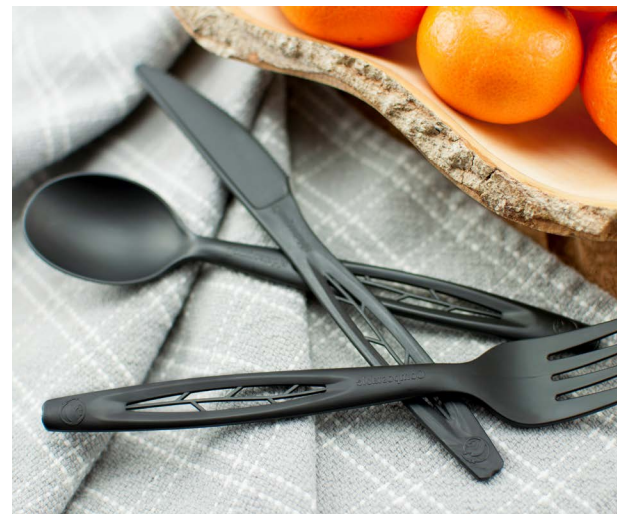

Medium Weight Cutlery

Item No.	Description	Qty.
CPLA-01K	6" Knife, White	1000 (20/50s)
CPLA-02F	6" Fork, White	1000 (20/50s)
CPLA-03S	6" Spoon, White	1000 (20/50s)

Heavy Weight Cutlery

Item No.	Description	Qty.
CPLA-001	6.5" Knife, White	1000 (20/50s)
CPLA-001-B	6.5" Knife, Black	1000 (20/50s)
CPLA-001-INV	6.5" Knife, White - Indv. Wrapped	750
CPLA-001-INV-B	6.5" Knife, Black - Indv. Wrapped	750
CPLA-002	6.5" Fork, White	1000 (20/50s)
CPLA-002-B	6.5" Fork, Black	1000 (20/50s)
CPLA-002-INV	6.5" Fork, White - Indv. Wrapped	750
CPLA-002-INV-B	6.5" Fork, Black - Indv. Wrapped	750
CPLA-003	6.5" Spoon, White	1000 (20/50s)
CPLA-003-B	6.5" Spoon, Black	1000 (20/50s)
CPLA-003-INV	6.5" Spoon, White - Indv. Wrapped	750
CPLA-003-INV-B	6.5" Spoon, Black - Indv. Wrapped	750
CPLA-005	6.5" Cutlery Kit w/Napkin, White	250 sets
CPLA-005-B	6.5" Cutlery Kit w/Napkin, Black	250 sets

Taster Spoons

Item No.	Description	Qty.
CPLA-006	4" Taster Spoon	2000 (20/100s)

- BPI Certified to fully compost within 90-180 days in commercial composting facilities
- Sturdy feel, stronger than starch plant-based cutlery
- Elegant pearlescent white or matte black
- All inner sleeve packaging is made from certified compostable materials
- Heat resistant to 185° F