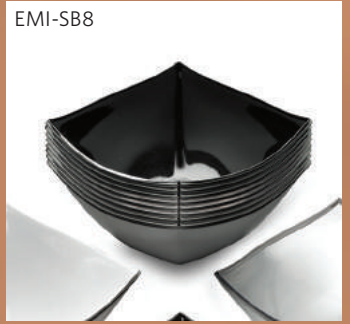

EMI-SB5

EMI-SB8

EMI-SB12

EMI-SB8

EMI-SB16

EMI-SB32

EMI-SB16

EMI-SB32

EMI-SB64

EMI-SB128

EMI-SB64

EMI-SB128

Item No.	Description	Colors	Case Pack	Case Dimensions	Cube	Weight
EMI-SB5	5 oz. Square Dessert Bowl	C,B,W	12/10-120	12 x 6.5 x 8	0.38	7.5
EMI-SB12	12 oz. Square Soup Bowl	C,B,W	12/10-120	13.5 x 9.25 x 9.5	0.69	19
EMI-SB8	8 oz. Square Bowl	C,B,W	12/4-48	5.25 x 9.75 x 6.75	0.20	3
EMI-SB8	8 oz. Square Bowl, Metalized Rim	CS,CS,WS	12/4-48	5.25 x 9.75 x 6.75	0.20	3
EMI-SB16	16 oz. Square Bowl	C,B,W	12/4-48	6.25 x 12 x 6.25	0.27	4.35
EMI-SB16	16 oz. Square Bowl, Metalized Rim	CS,CS,WS	12/4-48	6.25 x 12 x 6.25	0.27	4.35
EMI-SB32	32 oz. Square Serving Bowl	C,B,W	2/24-48	13 x 8.5 x 8.5	0.54	6
EMI-SB32	32 oz. Square Serving Bowl, Metalized Rim	CS,CS,WS	2/24-48	13 x 8.5 x 8.5	0.54	6
EMI-SB64	64 oz. Square Serving Bowl	C,B,W	2/24-48	16.75 x 10.5 x 10.5	1.07	8
EMI-SB64	64 oz. Square Serving Bowl, Metalized Rim	CS,CS,WS	2/24-48	16.75 x 10.5 x 10.5	1.07	8
EMI-SB128	128 oz. Square Serving Bowl	C,B,W	2/24-48	17.5 x 12.75 x 12.75	1.65	11
EMI-SB128	128 oz. Square Serving Bowl, Metalized Bowl	CS,CS,WS	2/24-48	17.5 x 12.75 x 12.75	1.65	11