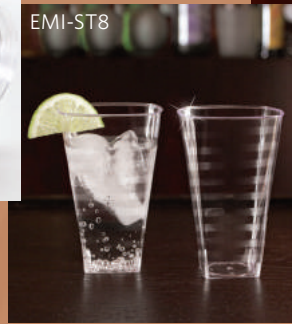

EMI-SB64

EMI-SB128

EMI-SB64

EMI-SB128

Item No.	Description	Colors	Case Pack	Case Dimensions	Cube	Weight
EMI-SB5	5 oz. Square Dessert Bowl	C,B,W	12/10-120	12 x 6.5 x 8	0.38	7.5
EMI-SB12	12 oz. Square Soup Bowl	C,B,W	12/10-120	13.5 x 9.25 x 9.5	0.69	19
EMI-SB8	8 oz. Square Bowl	C,B,W	12/4-48	5.25 x 9.75 x 6.75	0.20	3
EMI-SB8	8 oz. Square Bowl, Metalized Rim	CS,CS,WS	12/4-48	5.25 x 9.75 x 6.75	0.20	3
EMI-SB16	16 oz. Square Bowl	C,B,W	12/4-48	6.25 x 12 x 6.25	0.27	4.35
EMI-SB16	16 oz. Square Bowl, Metalized Rim	CS,CS,WS	12/4-48	6.25 x 12 x 6.25	0.27	4.35
EMI-SB32	32 oz. Square Serving Bowl	C,B,W	2/24-48	13 x 8.5 x 8.5	0.54	6
EMI-SB32	32 oz. Square Serving Bowl, Metalized Rim	CS,CS,WS	2/24-48	13 x 8.5 x 8.5	0.54	6
EMI-SB64	64 oz. Square Serving Bowl	C,B,W	2/24-48	16.75 x 10.5 x 10.5	1.07	8
EMI-SB64	64 oz. Square Serving Bowl, Metalized Rim	CS,CS,WS	2/24-48	16.75 x 10.5 x 10.5	1.07	8
EMI-SB128	128 oz. Square Serving Bowl	C,B,W	2/24-48	17.5 x 12.75 x 12.75	1.65	11
EMI-SB128	128 oz. Square Serving Bowl, Metalized Bowl	CS,CS,WS	2/24-48	17.5 x 12.75 x 12.75	1.65	11