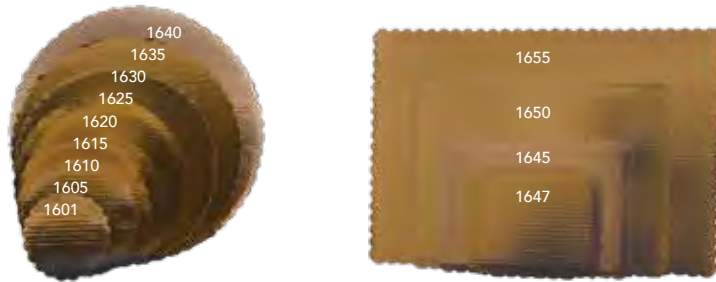

SHEET CAKE BOXES:

lock corner, 1 piece tray, corrugated, bright white, grease proof, poly wrapped

Item #	Size (in)	Size (cm)	Pack
1177	19-3/8 X 14-1/16 X 5*	49.2 X 35.7 X 12.7*	50
1190	25-7/8 X 18-1/16 X 4†	65.7 X 45.9 X 10.2†	25
full corrugated bottom - fits top #1040			
1192	26 X 18-1/16 X 5†	66.1 X 45.9 X 12.7†	25
full corrugated bottom - fits top #1040			

∞ = 1/8 sheet ^ = 1/4 sheet * = 1/2 sheet † = full sheet