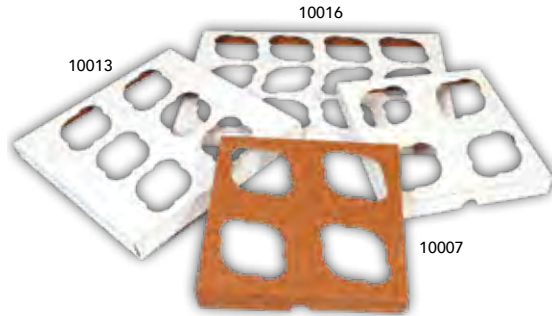

Item #	Size (in)	Size (cm)	Pack
1177	19-3/8 X 14-1/16 X 5*	49.2 X 35.7 X 12.7*	50
1190	25-7/8 X 18-1/16 X 4†	65.7 X 45.9 X 10.2†	25
full corrugated bottom - fits top #1040			
1192	26 X 18-1/16 X 5†	66.1 X 45.9 X 12.7†	25
full corrugated bottom - fits top #1040			

∞ = 1/8 sheet ^ = 1/4 sheet * = 1/2 sheet † = full sheet

CUPCAKE INSERTS:

1 piece insert, reversible, CCK, poly wrapped

Item #	Size (in)	Size (cm)	Pack
1012	1-Ct. 3-7/8 X 3-7/8 X 7/8∑	9.8 X 9.8 X 2.2∑	200
1012 fits any 4 X 4 box			
10001	1-Ct. 4-3/8 X 4-3/8 X 7/8∑	11.1 X 11.1 X 2.2∑	200
10002	1-Ct. 4-3/8 X 4-3/8 X 5/8∅	11.1 X 11.1 X 1.6∅	200
10001 & 10002 fit any 4-1/2 X 4-1/2 box			
10004	2-Ct. 7-7/8 X 3-7/8 X 7/8∑	20 X 9.8 X 2.2∑	200
10005	2-Ct. 7-7/8 X 3-7/8 X 5/8∅	20 X 9.8 X 1.6∅	200
10004 & 10005 fit any 8 X 4 box			
10007	4-Ct. 7-7/8 X 7-7/8 X 7/8∑	20 X 20 X 2.2∑	200
10007 fits any 8 X 8 box			
1010	6-Ct. 8-7/8 X 6-7/8 X 3/4∨	22.5 X 17.5 X 1.9∨	200
1010 fits any 9 X 7 box			
10013	6-Ct. 9-7/8 X 9-7/8 X 7/8∑	25.1 X 25.1 X 2.2∑	200
10013 fits any 10 X 10 box			
10016	12-Ct. 13-7/8 X 9-7/8 X 7/8	35.2 X 25.1 X 2.2∑	200
10016 fits any 14 X 10 box			
10018	12-Ct. 8-7/8 X 8-7/8 X 3/4«	22.5 X 22.5 X 1.9«	200
Mini 10018 fits 9 X 9 box			