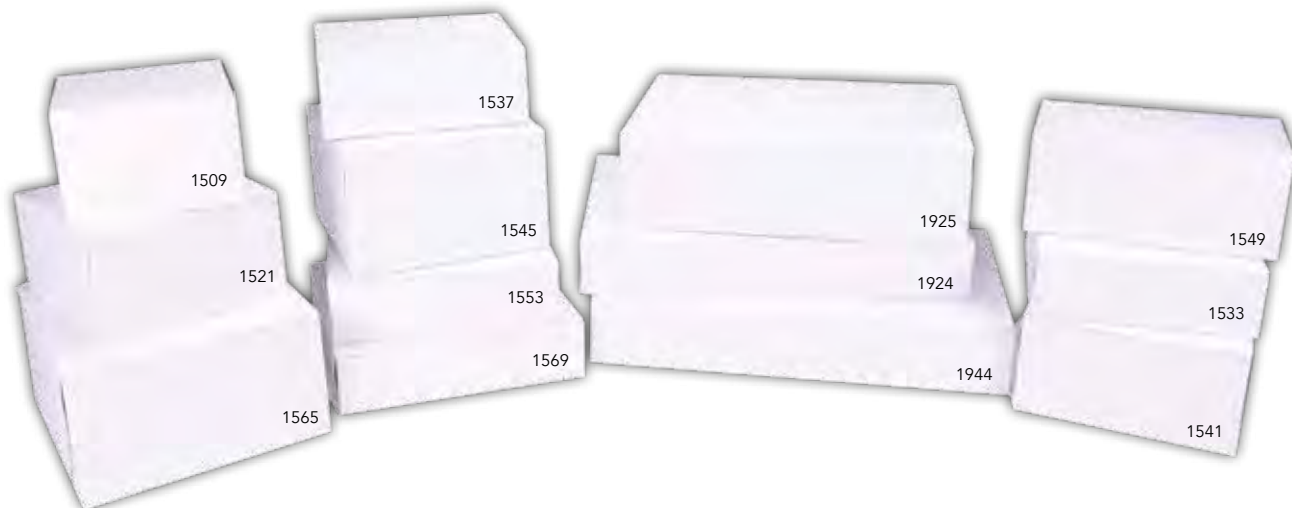

— **NEW LINE** of Bakery Boxes —
Made from a percentage of post consumer recycled content.

STANDARD BAKERY PACKAGING

lock corner, 1 piece box, tuck top, CRB, poly wrapped

Item #	Size (in)	Pack	Item #	Size (in)	Pack
1503	6 X 4-1/2 X 2-3/4	250	1573	10 X 10 X 4	100
1505	6 X 6 X 3	250	1576	10 X 10 X 5	100
1509	6 X 6 X 4	250	1579	10 X 10 X 6	100
1517	7 X 7 X 3	250	1585	12 X 12 X 4	100
1521	7 X 7 X 4	250	1587	12 X 12 X 5	100
1533	8 X 8 X 2-1/2	250	1589	12 X 12 X 6	50
1537	8 X 8 X 3	250	1593	14 X 14 X 6	50
1541	8 X 8 X 4	250	1595	16 X 16 X 5	50
1545	8 X 8 X 5	100	1924	16 X 11-1/2 X 2-1/2	100
1549	9 X 5 X 4	250	1925	14 X 10 X 4	100
1553	9 X 9 X 2-1/2	250	1929	19 X 14 X 4	50
1557	9 X 9 X 3	250	lock corner, 1 piece tray or 2 piece box, CRB, poly wrapped		
1561	9 X 9 X 4	200	1944	17 X 11 X 3	200
1565	9 X 9 X 5	100	1990	19-1/2 X 14 X 4	100
1569	10 X 10 X 2-1/2	250	1995	26 X 18-1/2 X 4	50