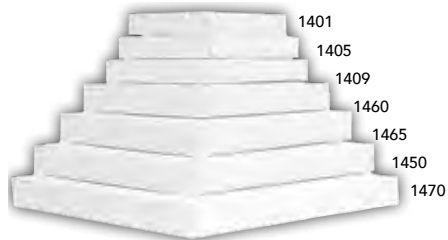

SAUSAGE BOXES:

Item #	Size (in)	Size (cm)	Pack
1701	12-1/8 X 7-1/8 X 2-7/16 (5 lb.)	30.8 X 18.1 X 6.2	100c
1709	12-1/4 X 7-7/8 X 3-15/16 (10 lb.)	31.1 X 19.7 X 10.2	100c

c = complete set, top and bottom

0715 - Specialty Sandwich

FOOD CONTAINERS - WHITE:

food carry out, 1 piece, SBS, packed in corrugated

Item #	Size (in)	Size (cm)	Pack
0705	4-3/8 X 4-3/8 X 3-3/8	11.1 X 11.1 X 8.6	4 x 125 = 500
0709	7 X 2-3/4 X 1-1/2	17.8 X 7 X 3.8	4 x 250 = 1000
0711	10-1/4 X 1-1/2 X 1-1/4	26 X 3.8 X 3.2	5 x 100 = 500
0713	6-1/8 X 2-1/8 X 2-1/4	15.5 X 5.4 X 5.7	4 x 125 = 500
0715	7 X 3 X 2-5/8	17.8 X 7.6 X 6.7	4 x 125 = 500
0717	11-13/32 X 2-3/8 X 2-1/4	29 X 6 X 5.7	4 x 100 = 400
0723	3 X 1-15/16 X 4-1/4	7.6 X 4.9 X 10.8	10 x 100 = 1000

lock corner, food carry out, 1 piece, SBS, packed in corrugated

Item #	Size (in)	Size (cm)	Pack
0710	8 X 2-3/4 X 1-5/8	20.3 X 7 X 4.1	10 x 100 = 1000

FOOD CONTAINERS - RED CHECK:

food carry out, 1 piece, SBS, packed in corrugated

Item #	Size (in)	Size (cm)	Pack
07091	7 X 2-3/4 X 1-1/2	17.8 X 7 X 3.8	4 x 250 = 1000

WINDOW SANDWICH WEDGE:

automatic, poly coated inside, Kraft, packed in corrugated

Item #	Size (in)	Size (cm)	Pack
24103	2-31/32 X 4-45/64 X 4-45/64	7.5 X 12 X 12	300