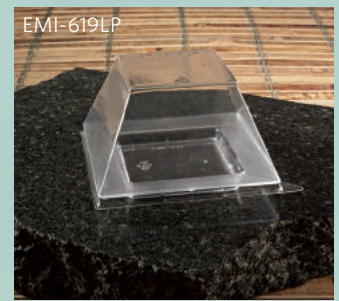

Item No.	Description	Colors	Case Pack	Case Dimensions	Cube	Weight
EMI-613	3.2 oz. Honeycomb Plate	C,B,W	20/10-200	1675 x 4.25 x 7.25	0.30	4.00
EMI-614	3.1" Geo Plate	C,B,W	20/10-200	7 x 4 x 7	0.11	3.00
EMI-619	3" Square Dish	C,B,W	20/10-200	15.75 x 7 x 5.5	0.35	4.00
EMI-619LP	Square Dome Lid (PET)	C	10/100-1000	17.75 x 15.25 x 6.75	1.06	15.65
EMI-620	2.7 oz. Micro Cooking Pot	B	10/10-100	14.25 x 11.75 x 12	1.16	9.00
EMI-623	7.5" x 2.5" Triple Abyss Dish	C,B,W	20/10-200	15.5 x 13.25 x 6.88	0.82	11.15
EMI-625	4.5" Mini Square Dish	C,B,W	20/10-200	26.38 x 10.88 x 5.50	0.91	11.95
EMI-625LP	4.5" Mini Square Dish Lid	C	10/100-1000	27.75 x 11.63 x 563	1.03	7.20
EMI-628	3" x 3" x 4.25" Mini Triangle Dish	C,B,W	20/10-200	16.38 x 7.13 x 2.75	0.19	2.78
EMI-629	2 oz. Kayack Bowl	C,B,W	20/10-200	8.5 x 6 x 6.25	0.18	2.55
EMI-630	Dual Container	C	20/10-200	19.38 x 13.38 x 11.25	1.69	10.50
EMI-632	1.75 oz. Mini Crock	C	20/10-200	13.63 x 6 x 8.25	0.39	3.60
EMI-633	2.7 oz. Mini Pan	C	20/10-200	10.38 x 8.38 x 11.63	0.58	4.60
EMI-634	4" Mini Teardrop Dish	C,B,W	20/10-200	11.5 x 6.75 x 5	0.22	2.60
EMI-636	5.125" x 2.5" Mini Rectangle Dish	C,B,W	20/10-200	13.63 x 11.13 x 5.25	0.46	6.10
EMI-637	0.85 oz. Mini Frying Pan	C	20/10-200	11.25 x 7.38 x 6.88	0.33	2.70