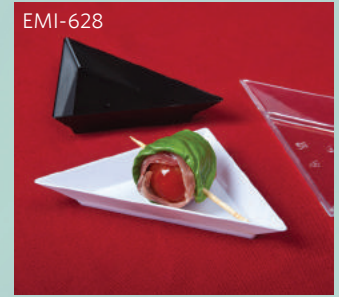

Item No.	Description	Colors	Case Pack	Case Dimensions	Cube	Weight
EMI-613	3.2 oz. Honeycomb Plate	C,B,W	20/10-200	1675 x 4.25 x 7.25	0.30	4.00
EMI-614	3.1" Geo Plate	C,B,W	20/10-200	7 x 4 x 7	0.11	3.00
EMI-619	3" Square Dish	C,B,W	20/10-200	15.75 x 7 x 5.5	0.35	4.00
EMI-619LP	Square Dome Lid (PET)	C	10/100-1000	17.75 x 15.25 x 6.75	1.06	15.65
EMI-620	2.7 oz. Micro Cooking Pot	B	10/10-100	14.25 x 11.75 x 12	1.16	9.00
EMI-623	7.5" x 2.5" Triple Abyss Dish	C,B,W	20/10-200	15.5 x 13.25 x 6.88	0.82	11.15
EMI-625	4.5" Mini Square Dish	C,B,W	20/10-200	26.38 x 10.88 x 5.50	0.91	11.95
EMI-628	3" x 3" x 4.25" Mini Triangle Dish	C,B,W	20/10-200	16.38 x 7.13 x 2.75	0.19	2.78
EMI-629	2 oz. Kayack Bowl	C,B,W	20/10-200	8.5 x 6 x 6.25	0.18	2.55
EMI-630	Dual Container	C	20/10-200	19.38 x 13.38 x 11.25	1.69	10.50
EMI-632	1.75 oz. Mini Crock	C	20/10-200	13.63 x 6 x 8.25	0.39	3.60
EMI-633	2.7 oz. Mini Pan	C	20/10-200	10.38 x 8.38 x 11.63	0.58	4.60
EMI-634	4" Mini Teardrop Dish	C,B,W	20/10-200	11.5 x 6.75 x 5	0.22	2.60
EMI-636	5.125" x 2.5" Mini Rectangle Dish	C,B,W	20/10-200	13.63 x 11.13 x 5.25	0.46	6.10
EMI-637	0.85 oz. Mini Frying Pan	C	20/10-200	11.25 x 7.38 x 6.88	0.33	2.70