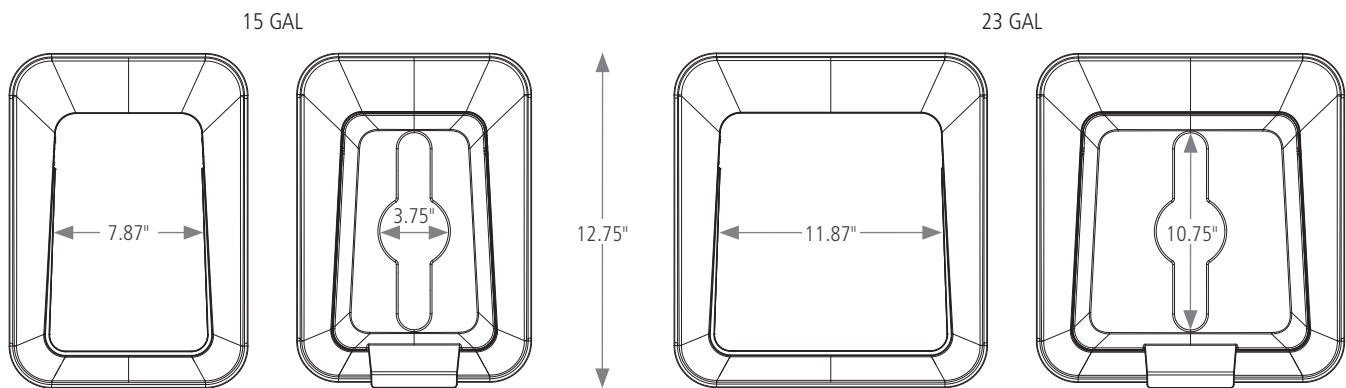

SKU #	DESCRIPTION	WASTE STREAM	COLOR	CAPACITY		LENGTH	WIDTH	HEIGHT
				GAL / L	IN	IN	IN	
2078967	SUSTAIN 15G LANDFILL	LANDFILL	BLACK/CHARCOAL	15 GAL	16.54	20.87	39.37	
2078994	SUSTAIN 15G MIXED RECYCLING	MIXED RECYCLING	BLACK/BLUE	15 GAL	16.54	20.87	39.37	
2078991	SUSTAIN 15G COMPOST	COMPOST	BLACK/GREEN	15 GAL	16.54	20.87	39.37	
2078988	SUSTAIN 23G LANDFILL	LANDFILL	BLACK/CHARCOAL	23 GAL	20.47	20.87	39.37	
2078980	SUSTAIN 23G MIXED RECYCLING	MIXED RECYCLING	BLACK/BLUE	23 GAL	20.47	20.87	39.37	
2078992	SUSTAIN 23G COMPOST	COMPOST	BLACK/GREEN	23 GAL	20.47	20.87	39.37	