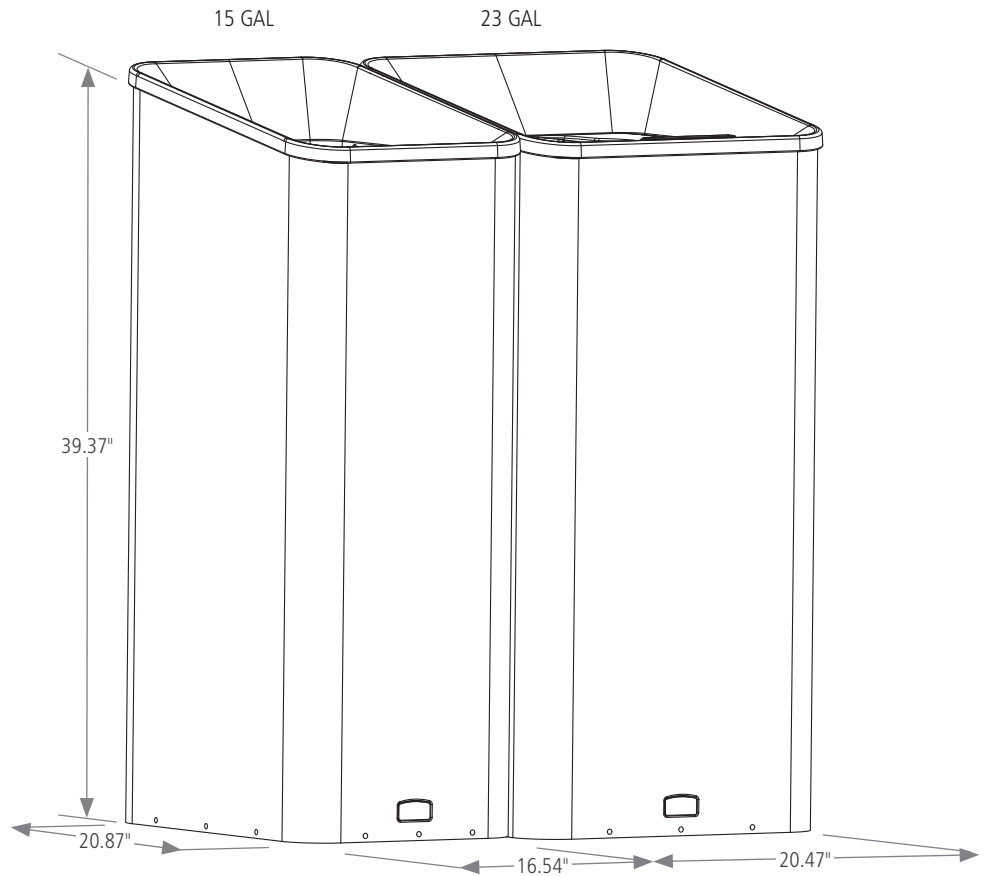

SUSTAIN RECYCLING STATION

Features and Benefits:

- A variety of color-coded recycling lids and multi-stream options clearly indicate streams to users
- Modular system allows the station to be customized and grow with each recycling program's needs

SKU #	DESCRIPTION	WASTE STREAM	COLOR	CAPACITY		LENGTH	WIDTH	HEIGHT
				GAL / L	IN	IN	IN	
2078967	SUSTAIN 15G LANDFILL	LANDFILL	BLACK/CHARCOAL	15 GAL	16.54	20.87	39.37	
2078994	SUSTAIN 15G MIXED RECYCLING	MIXED RECYCLING	BLACK/BLUE	15 GAL	16.54	20.87	39.37	
2078991	SUSTAIN 15G COMPOST	COMPOST	BLACK/GREEN	15 GAL	16.54	20.87	39.37	
2078988	SUSTAIN 23G LANDFILL	LANDFILL	BLACK/CHARCOAL	23 GAL	20.47	20.87	39.37	
2078980	SUSTAIN 23G MIXED RECYCLING	MIXED RECYCLING	BLACK/BLUE	23 GAL	20.47	20.87	39.37	
2078992	SUSTAIN 23G COMPOST	COMPOST	BLACK/GREEN	23 GAL	20.47	20.87	39.37	