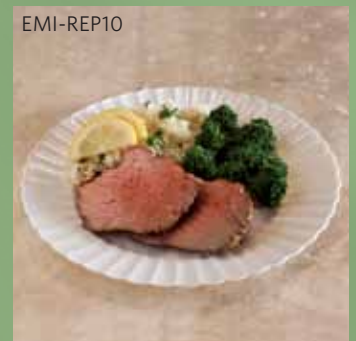

When you see **Resposables** dinnerware from EMI Yoshi, we're sure it will become an integral part of your foodservice establishment! This line can be reused a number of times if needed and then disposed of, making them resposable! Or you can throw them out after just one use, eliminating cleanup time without compromising style!