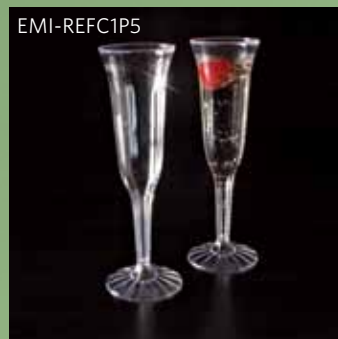

| Item No.   | Description                    | Colors | Case Pack | Lid Item No.          | Case Dimensions     | Cube | Weight |
|------------|--------------------------------|--------|-----------|-----------------------|---------------------|------|--------|
| EMI-REP6   | 6" Dessert Plate               | C,B,W  | 10/18-180 |                       | 9.25 x 13 x 6.75    | 0.47 | 9.45   |
| EMI-REP7   | 7.5" Salad Plate               | C,B,W  | 10/18-180 |                       | 15.5 x 9.5 x 8.25   | 0.70 | 13.85  |
| EMI-REP9   | 9" Dinner Plate                | C,B,W  | 10/18-180 |                       | 18.5 x 9.5 x 9.5    | 0.97 | 18.55  |
| EMI-REP10  | 10.25" Dinner Plate            | C,B,W  | 8/18-144  | EMI-309LP             | 17 x 10.75 x 11     | 1.16 | 20.65  |
| EMI-REB5   | 5 oz. Dessert Bowl             | C,B,W  | 10/18-180 |                       | 17.25 x 10.5 x 6    | 0.63 | 8.55   |
| EMI-REB10  | 10 oz. Bowl                    | C,B,W  | 10/18-180 |                       | 14.5 x 13 x 7       | 0.76 | 12.4   |
| EMI-REB12  | 12 oz. Bowl                    | C,B,W  | 10/18-180 |                       | 15.25 x 15.25 x 8   | 1.08 | 15.0   |
| EMI-REP57  | 5" x 7" Snack Tray             | C      | 10/18-180 |                       | 11 x 9.5 x 8.5      | 0.51 | 10.6   |
| EMI-RE913  | 9" x 13" Tray                  | C,W    | 15/3-45   |                       | 13.5 x 8.25 x 10.25 | 0.66 | 15.3   |
| EMI-REM8   | 8 oz. Coffee Mug               | C,B,W  | 24/8-192  |                       | 19.25 x 12 x 11.5   | 1.67 | 12.4   |
| EMI-PPCM8  | 8 oz. Polypropylene Coffee Mug | B,W    | 50/10-500 |                       | 16.5 x 16 x 20      | 3.06 | 12     |
| EMI-REPG6  | 6 oz. Parfait Glass            | C      | 12/20-240 | EMI-PGDLP & EMI-PGFLP | 21.5 x 7.75 x 7.75  | 0.75 | 7.5    |
| EMI-REPG9  | 9 oz. Parfait Cup              | C      | 12/20-240 | EMI-PGDLP & EMI-PGFLP | 23.5 x 8.5 x 14     | 1.62 | 10     |
| EMI-REPG12 | 12 oz. Parfait Glass           | C      | 12/20-240 | EMI-PGDLP & EMI-PGFLP | 21.25 x 7.75 x 15.5 | 1.48 | 13.5   |
| EMI-REDC8  | 8 oz. Dessert Cup, 1 Piece     | C      | 24/10-240 |                       | 23.75 x 16 x 16.5   | 3.63 | 11     |
| EMI-REDB15 | 15 oz. Sundae Dish             | C      | 25/12-300 | EMI-DB15LP            | 22 x 10.25 x 9      | 1.17 | 20     |