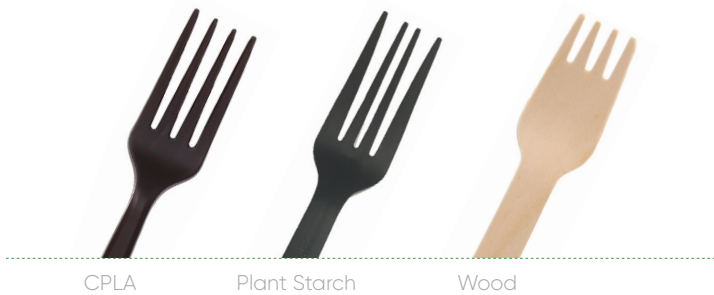

## ECO CUTLERY FOR DINING IN OR ON-THE-GO

PrimeWare's Cutlery is available in three material types to best serve your customers

- Available in CPLA, birch wood and plant starch material
- Can be used for either hot or cold foods
- FDA approved for food contact

## CPLA CUTLERY

- Made from renewable and compostable CPLA or modified corn-based plastic
- ASTM compliant
- Ideal for higher heat applications and strong enough to stand up to any dish

PIECE	ITEM	COLOR	LENGTH	PACK	WEIGHT	CUBE
Fork	BCPW-F	●	6½"	20/50	11.5 lbs	0.45
	CPW-F	○	6½"	20/50	12.3 lbs	0.53
	L1801B	●	6½"	1/1,000	12.6 lbs	0.66
	L1801W	○	6½"	1/1,000	12.6 lbs	0.66
Knife	BCPW-K	●	6½"	20/50	11.5 lbs	0.36
	CPW-K	○	6½"	20/50	11.4 lbs	0.48
	L3801B	●	7"	1/1,000	13.3 lbs	0.50
	L3801W	○	7"	1/1,000	13.3 lbs	0.50
Spoon	BCPW-S	●	6½"	20/50	13.8 lbs	0.51
	CPW-S	○	6½"	20/50	14.1 lbs	0.58
	L2801B	●	6¼"	1/1,000	13.5 lbs	0.46
	L2801W	○	6¼"	1/1,000	13.5 lbs	0.63