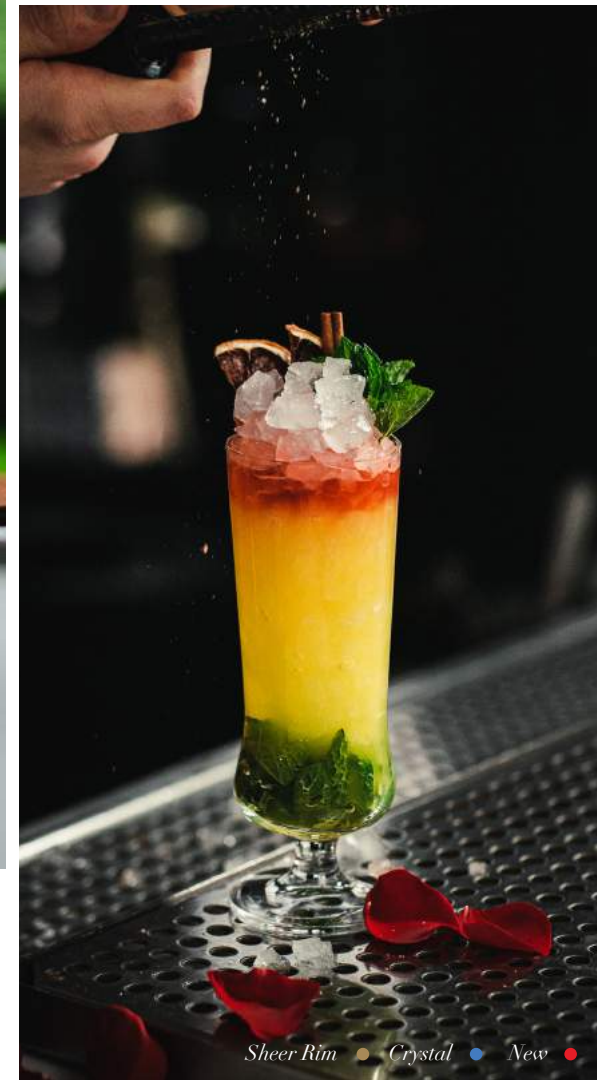

GIN AND TONIC
HGK60670-012
H: 7.75" W: 4.75"
25.75 oz. - 12 Pieces

AVANT GARDE COCKTAIL
HGK30300-006
H: 7.5" D: 2.75"
13 oz. - 6 Pieces

SPLENDOUR CORDIAL
HGK70060-006
H: 6" D: 2"
1.75 oz. - 6 Pieces

Create the perfect bar program with both handmade and crystal pieces that each have their own unique twist on bar staples, whether elongated stems for a dramatic presentation or eye catching bowls for presentations unlike anything else. Soiree sets the stage and your craft cocktails and creations create the show.