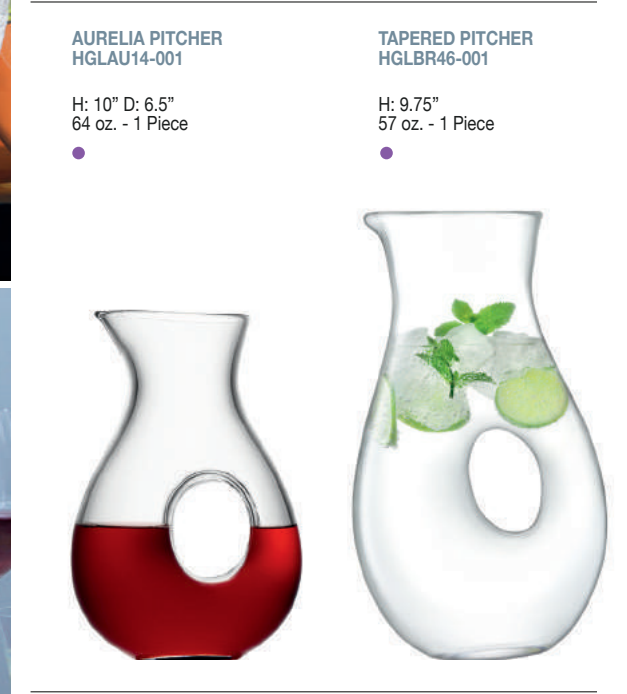

WINE CULTURE DECANTER
HGLWU10-001
H: 9" D: 8.5"
83 oz. - 1 Piece

INVINO DECANTER
HGR51482-002
H: 9" T: 3.5" B: 4.5"
59.75 oz. - 2 Pieces

AURELIA PITCHER
HGLAU14-001
H: 10" D: 6.5"
64 oz. - 1 Piece

TAPERED PITCHER
HGLBR46-001
H: 9.75"
57 oz. - 1 Piece