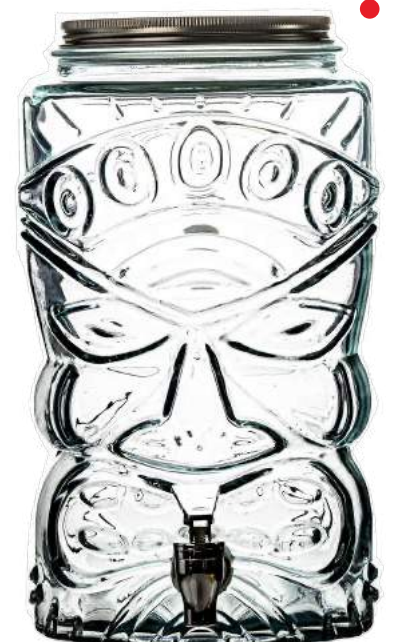

TIKI RECYCLED BEVERAGE DISPENSER
HGM5298-001
H: 12.5" D: 9.25" T: 5.5" B: 7"
6 Liters - 1 Piece