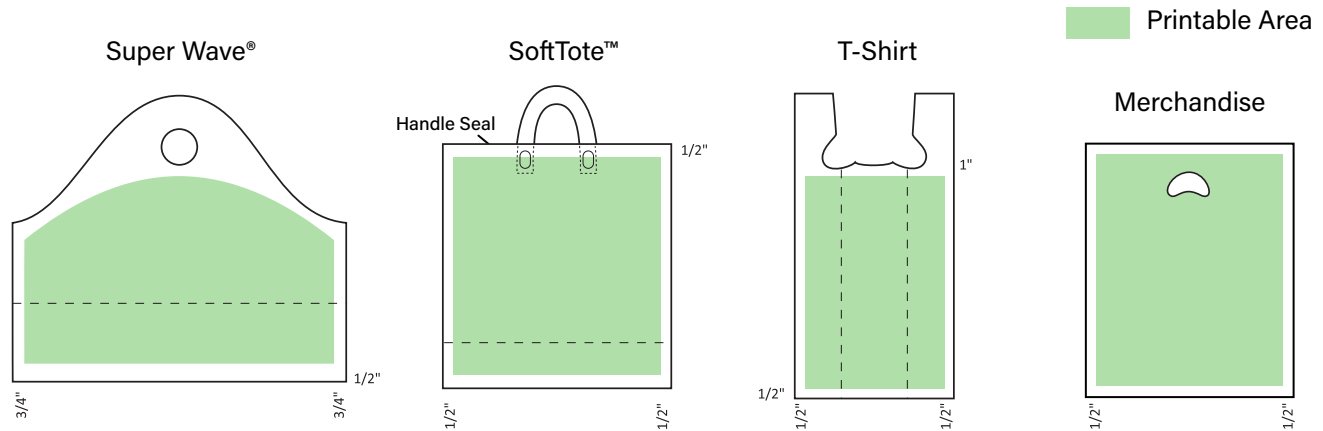

CUSTOM GUIDELINES

FILM COLORS & ORDER MINIMUMS

STANDARD

- Clear
- White
- Light Ivory
- Beige
- Pearl Grey
- Black
- Teal
- Dark Blue
- Dark Green
- Navy Blue
- Red
- Kraft

PREMIUM

- Magenta
- Citrus Green
- Purple
- Yellow

ORDER MINIMUMS

BAG STYLE	1-2 COLORS	3-4 COLORS	5 COLORS
Super Wave®	12M	12M	25M
SoftTote™	12M	12M	25M
T-Shirt	12M	12M	25M

Colors are for reference only and may vary - please refer to film samples.

STANDARD PRINT AREA

PREMIUM SPECIALTY BAGS

Customize your brand with low minimum quantities