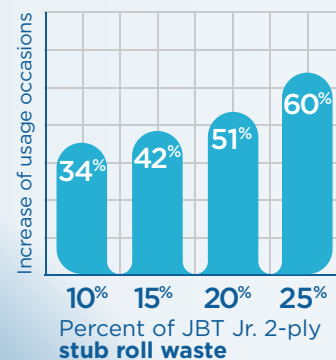

# No Core. Less Waste. Higher Capacity.

Pacific Blue Ultra™ Coreless  
Toilet Paper and Dispensers

More Usage Occasions with  
the Pacific Blue Ultra™  
Coreless Dispenser

■ Increased % of usage occasions for Pacific Blue Ultra™ Coreless dispenser vs. twin JBT Jr. Dispenser