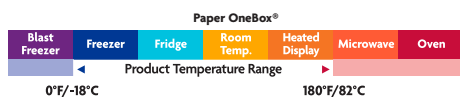

Item	Dimensions	Cube	Weight	Count
Kraft OneBox® - Made from compostable board.				
NOB01KEC	37oz., 4.5" X 4.5" X 2.5"	3.6	19.2	312
NOB02KEC	55 oz., 9.0" X 4.85" X 2.0"	2.0	11.0	100
NOB03KEC	66 oz., 6.5" X 4.5" X 3.25"	2.8	15.35	160
NOB04SKEC	77 oz., 9.00" X 4.85" X 2.75"	3.8	19.19	162
NOB08KEC	46 oz., 4.5" X 4.5" X 3.25"	2.6	16.2	200