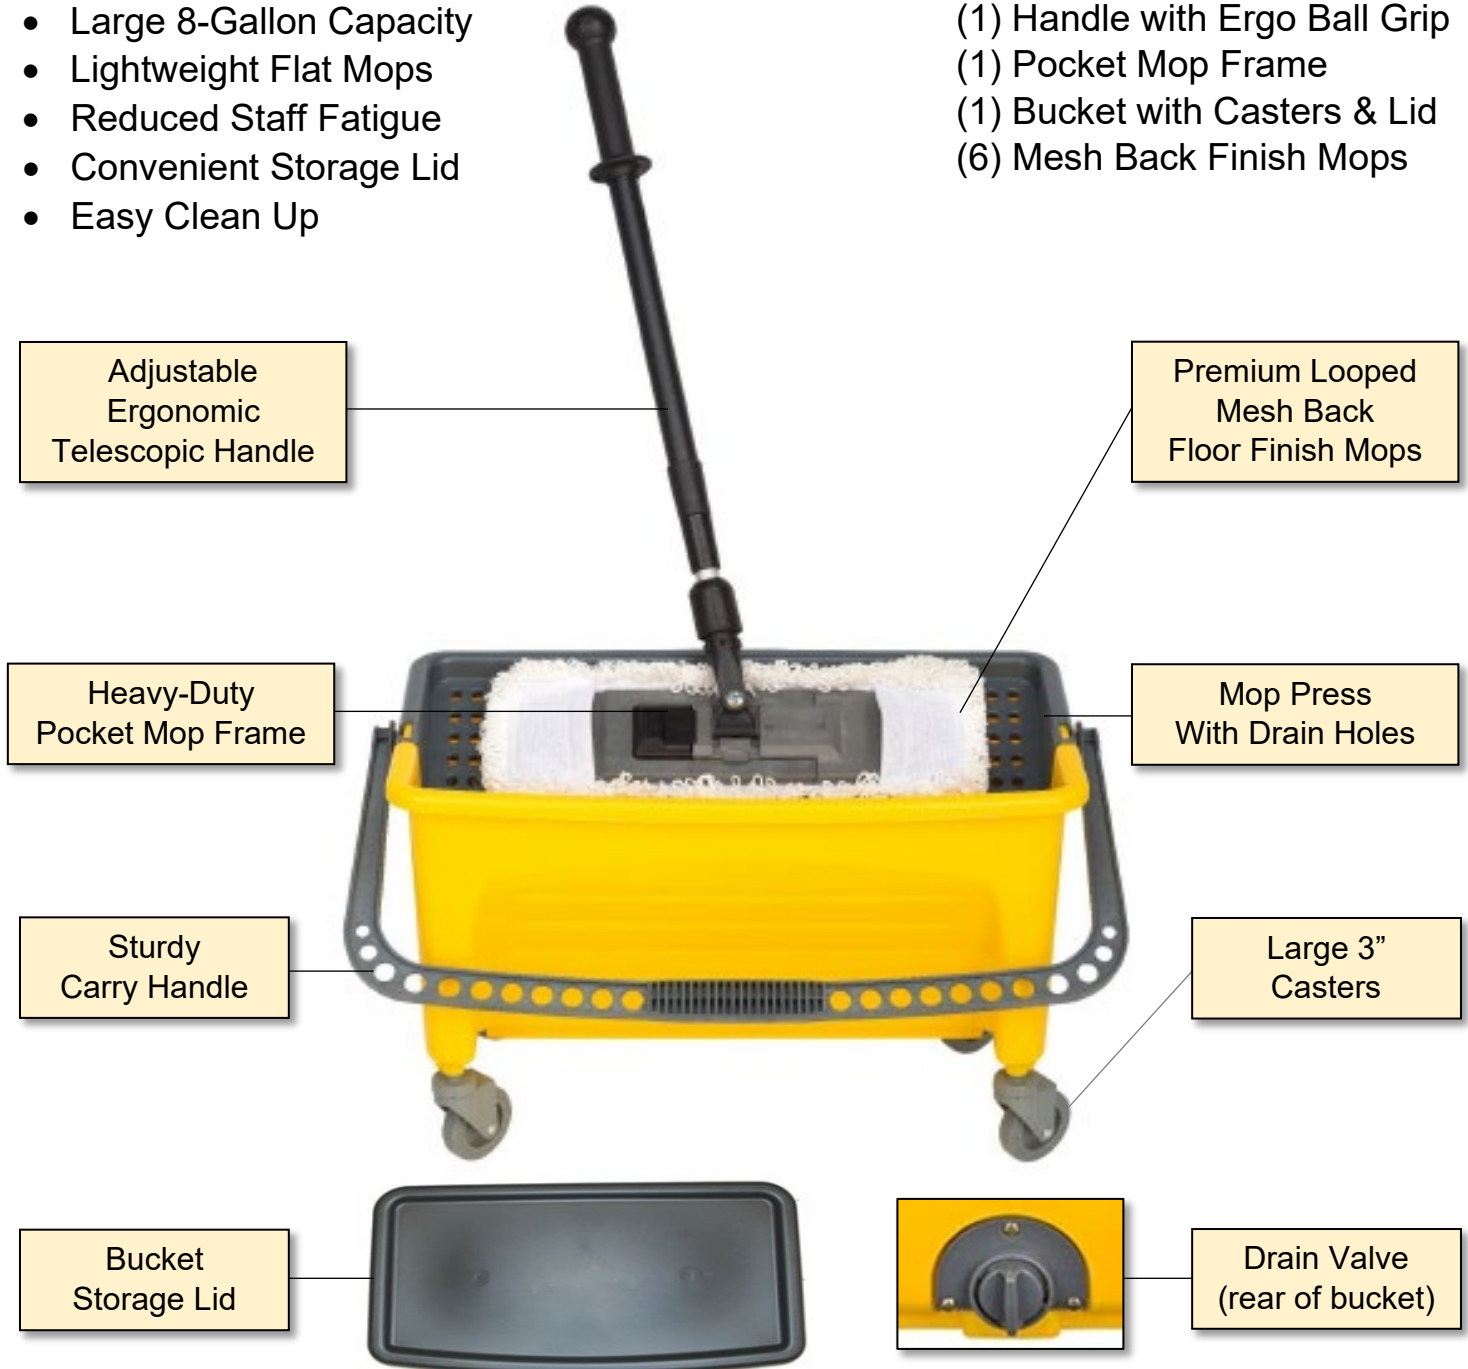

Complete Microfiber Cleaning Cart

The Right Tools for a Cleaner & Healthier Environment

Item# PERFECT-CART

Clean Entire Facility:

- Floors & Walls
- Desks & Tables
- Mirrors & Windows
- High Dusting
- Restrooms

Includes Color Coded:

- Cloths
- Pocket Mops
- Trowel Pads

Floor Finish Application Kit

Apply Floor Finish Smoothly and Efficiently

Item# KIT-PRESS

Features & Benefits:

- Large 8-Gallon Capacity
- Lightweight Flat Mops
- Reduced Staff Fatigue
- Convenient Storage Lid
- Easy Clean Up

Finish Kit Includes:

- (1) Handle with Ergo Ball Grip
- (1) Pocket Mop Frame
- (1) Bucket with Casters & Lid
- (6) Mesh Back Finish Mops

Microfiber Tab Mop Systems

Self-Cleaning Flat Mop System – Removes More Soil