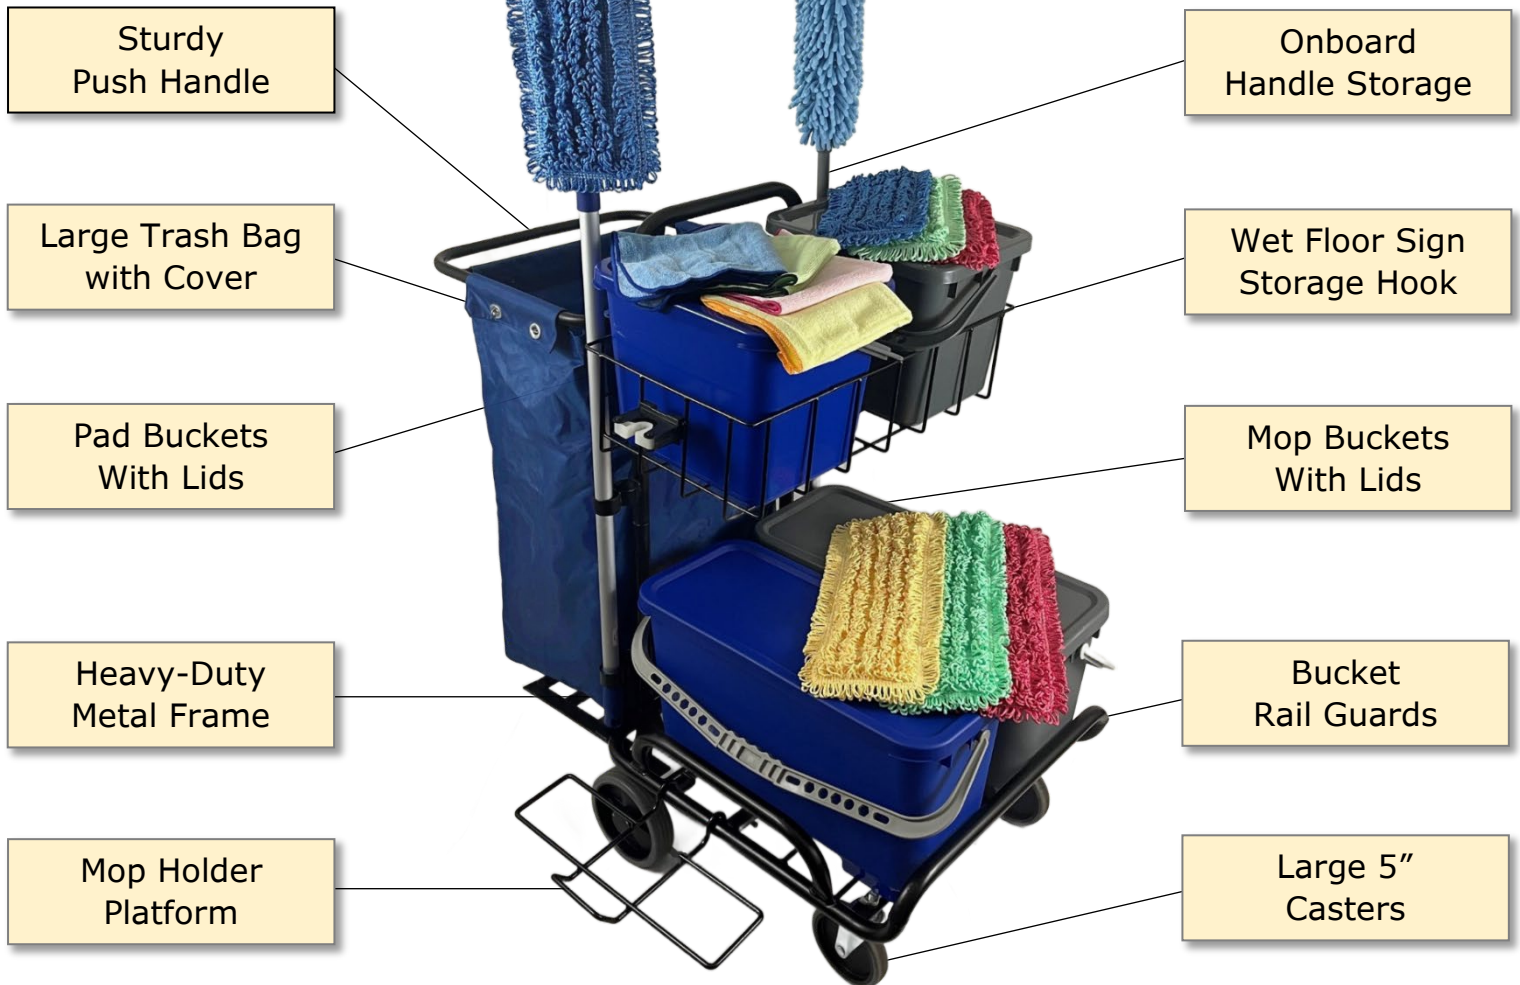

Complete Microfiber Cleaning Cart

The Right Tools for a Cleaner & Healthier Environment

Item# PERFECT-CART

Clean Entire Facility:

- Floors & Walls
- Desks & Tables
- Mirrors & Windows
- High Dusting
- Restrooms

Includes Color Coded:

- Cloths
- Pocket Mops
- Trowel Pads

Floor Finish Application Kit

Apply Floor Finish Smoothly and Efficiently

Item# KIT-PRESS

Features & Benefits:

- Large 8-Gallon Capacity
- Lightweight Flat Mops
- Reduced Staff Fatigue
- Convenient Storage Lid
- Easy Clean Up