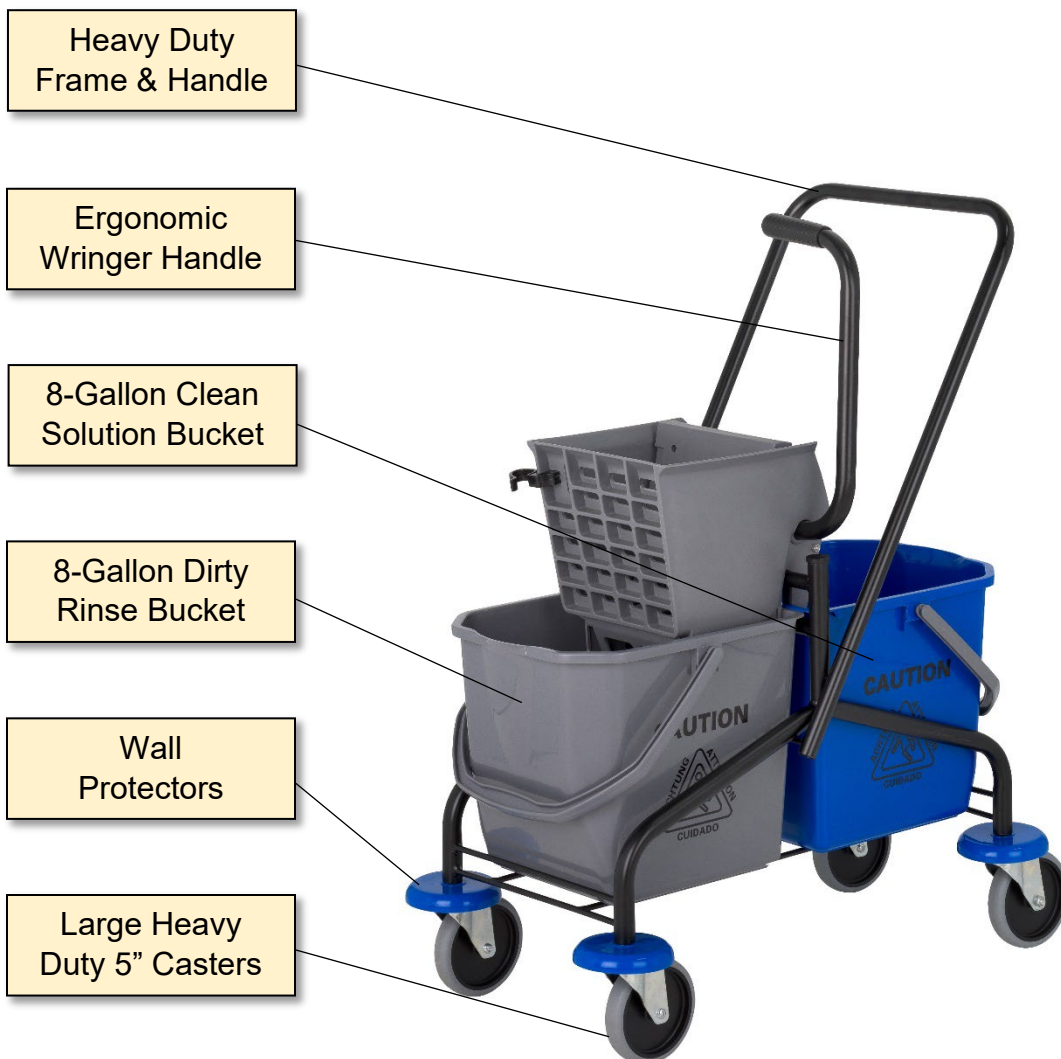

Double Bucket Mop Kit

Self-Cleaning Mop System – Stop Spreading Soils

Item# KIT-TROLLEY1

Features & Benefits:

- Separates clean solution from dirty rinse water
- Remove more soil with less streaking
- Reduced chemical and water usage
- Fewer empty and refills reduces staff injury
- Mops launder up to 200 times

Kit Includes:

- (1) Double Mop Bucket
- (1) Side Press Wringer
- (1) Jaws Style Mop Handle
- (3) Microfiber Tube Mops