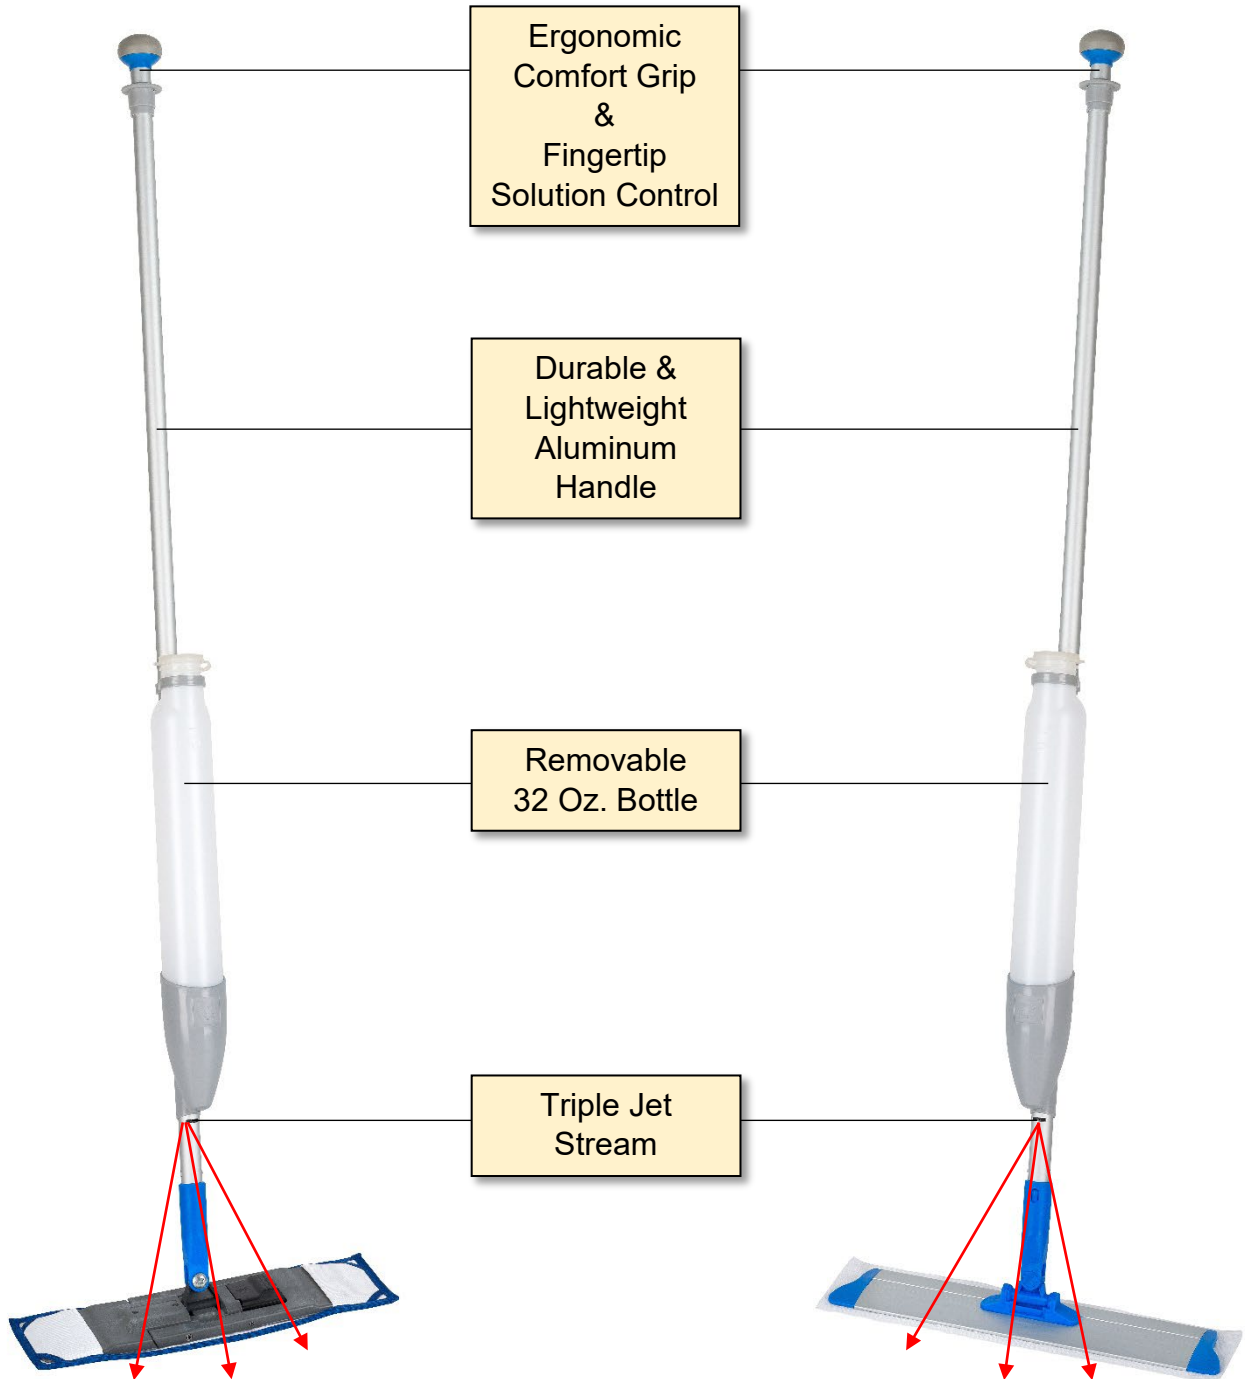

Spray-Mop Solution Mop

Convenient Bucketless Mopping System – Quick & Easy Cleaning

Item# SPRAY-MOP-PKT
Pocket Style Mop

Item# SPRAY-MOP18
Velcro Style Mop