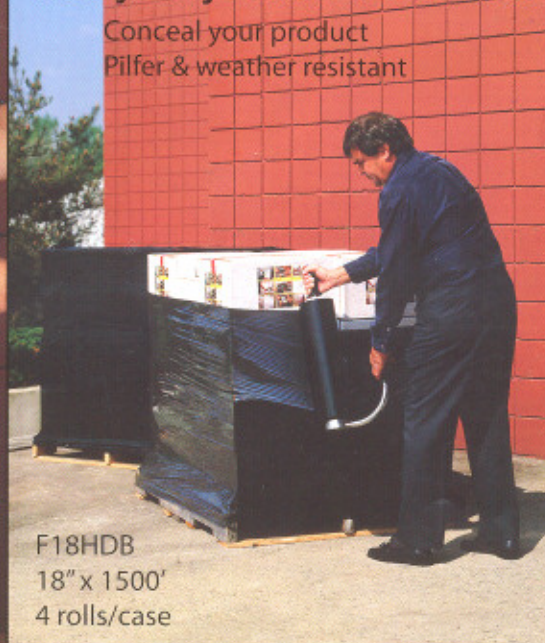

Heavy Duty Black Stretch Film

Conceal your product
Pilfer & weather resistant

F18HDB
18" x 1500'
4 rolls/case