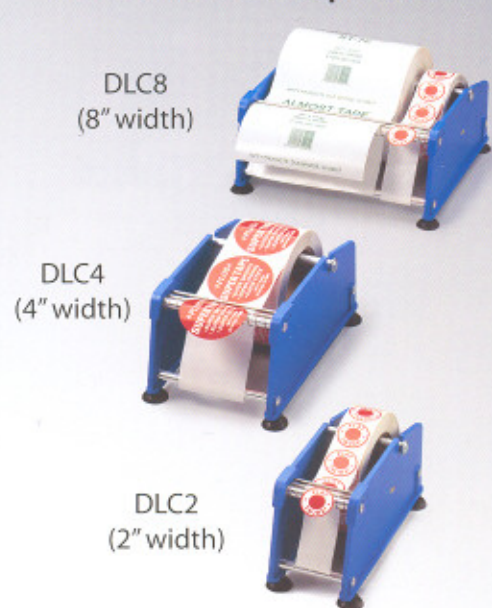

## Gummed Tape Dispensers CYKLOP

DPRO1-B6 Manual Dispenser (pictured)  
DC25 Electric Dispenser

T3NA3 3", 3-way reinforced gummed tape  
T3NP60 3" x 600', paper sealing tape

## Steel Strapping, Kits, & Coils

1/2" or 3/4" Kit  
(SSK48/SSK68)

1/2" or 3/4" x 200'  
(SST12/SST34)

1/2" or 3/4"  
Seals  
(SOS12/SOS34)

Tensioner  
(SOM75)

Crimper  
(SA480/SA680)

Steel Cutter  
(SSC75)

## Manual Label Dispensers

DLC8  
(8" width)

DLC4  
(4" width)

DLC2  
(2" width)