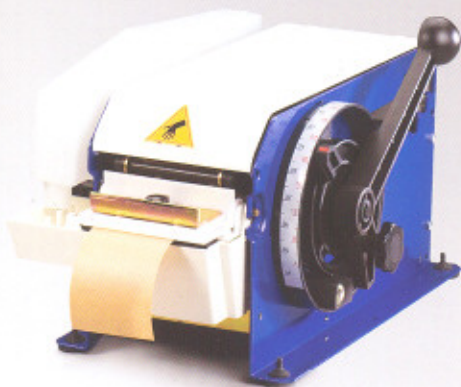

Plastic Strapping, Kits, & Tools

S160HC-A

SSP506
SSP508HD

SPSPKIT

SSD506
SSD508

SCP25

SN31

S1100T

SMS2

S3300C

SMB2

SPB2

Gummed Tape Dispensers CYKLOP

DPRO1-B6 Manual Dispenser (pictured)
DC25 Electric Dispenser

T3NA3 3", 3-way reinforced gummed tape
T3NP60 3" x 600', paper sealing tape

Steel Strapping, Kits, & Coils

1/2" or 3/4" Kit
(SSK48/SSK68)

1/2" or 3/4" x 200'
(SST12/SST34)

1/2" or 3/4"
Seals
(SOS12/SOS34)

Tensioner
(SOM75)

Crimper
(SA480/SA680)

Steel Cutter
(SSC75)

Manual Label Dispensers

DLC8
(8" width)

DLC4
(4" width)

DLC2
(2" width)

Bag Sealing – Simple, Fast, Tight

T111 Bag Sealing Tape
3/8" x 180 yds

DMQSI
Bag Sealer

Available as DLNSI – large neck sealer

Packing List Envelopes

PPE4BL Clear, No Imprint
PPE5BL Orange, Packing List Enclosed
PPE6BL Clear, Packing List Enclosed
PPE7BL Clear, Invoice Enclosed
PPE7FF Orange, Invoice Enclosed
PPE6AF American Flag Imprint

4 1/2" x 5 1/2" 1000/case

Carton Markover Spray

Recycle/Re-use Cartons

ATANMASK
12 cans/case

Industrial Supplies

Retractable Knife (NR2)

Valve Action Marker
(MVM10A – black or red)

Pressure Sensitive Labels

3" x 10" Write on surface 500/case