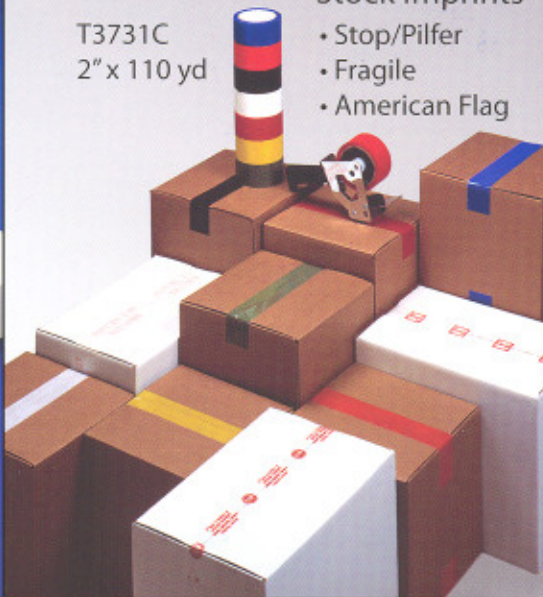

Stock Imprints

- Stop/Pilfer
- Fragile
- American Flag