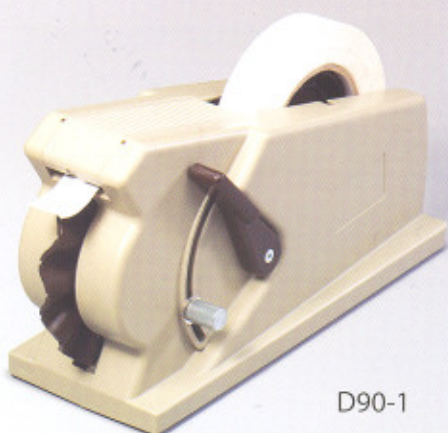

Definite Length Dispensers

D90-1

Definite lengths up to 4"
1" Maximum Tape Width

Use with film, paper, filament tapes