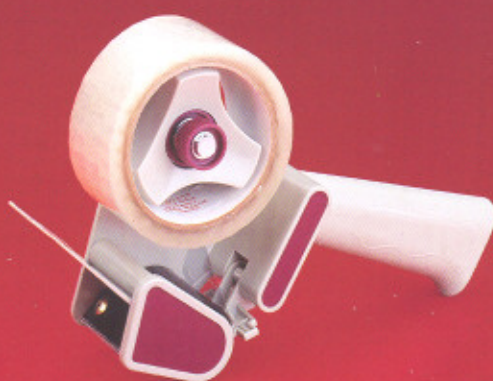

Lightweight Tape Dispenser

- D799AB 2" dispenser
- D793AB 3" dispenser
- D599AB 2" retractable blade
- D593AB 3" retractable blade

Polypropylene tape

2" x 55 yd, 2" x 110 yd, 3" x 110 yd