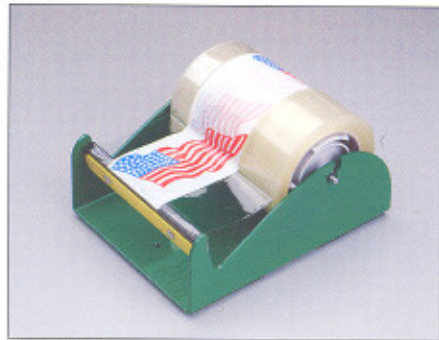

# NIFTY® Products

Tapes...Dispensers...Stretch Film...Strapping

**NIFTY® Products: Manufacturers, Importers, & Converters**

4 Jocama Boulevard, Old Bridge, NJ 08857  
800-631-2172 732-591-1140 732-591-8477 (fax)  
Visit us at [www.niftypack.com](http://www.niftypack.com)

## Colored and Printed Tape

T3731C  
2" x 110 yd