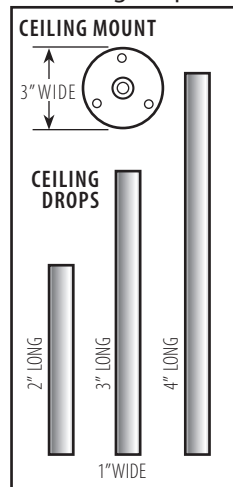

Ceiling Drops