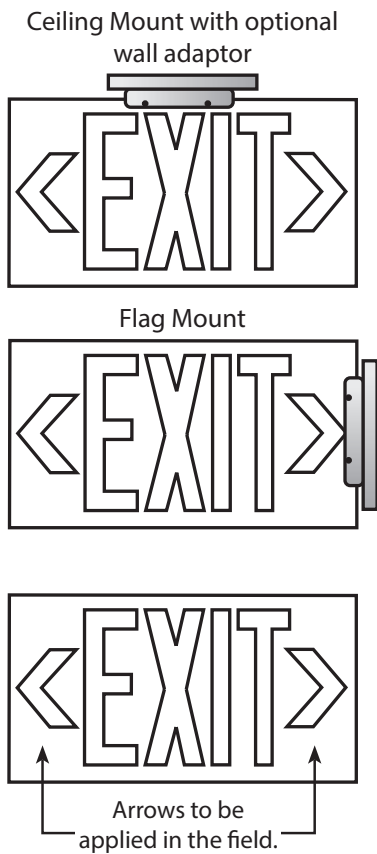

UL 924 Listed Photoluminescent Exit Sign

Standard, Deluxe or Low Light

Universal Ceiling/Wall Mounting System with Modular Ceiling Drops

Features

Utilizes Advanced Photoluminescent Technology®

- No maintenance required - no batteries or bulbs to replace
- Zero energy consumption and intrinsically safe
- Safe, environmentally friendly, non-toxic, non-radioactive
- Designed for surface, flag and ceiling mount
- Thin, low profile construction, tested and approved for low location
- Can be used for both high level and low level applications
- May be safely disposed of in sanitary landfill or by incineration
- No heavy metals or radioactive materials used in manufacture of this product; easily cleaned and corrosion resistant
- Suitable for clean room applications, waterproof and non-explosive
- Operating temperature: -40°F to 160°F

Technical Information

- Standard 50 foot – 8.5" x 15.75"
- Deluxe 100 foot – 8.5" x 17.125" (rated for outdoor and wet location usage)
- Low Light - 1.3 foot candle (fc) rated (patented)
- Background: Brushed aluminum, green, black, red, or photoluminescent
- Lettering: Photoluminescent with colored border or red/green letters
- Visibility: 50 feet or 100 feet
- Directional: Chevron kit included (Field Applied)

Longevity

- 25 years guarantee (lifetime expectancy)

Power Requirements

- No electrical source required

Installation

Surface, flag or ceiling mounts included with clear/mirrored background sign. Before installation it must be determined that there is a minimum of 5 fc* of any light source including LED, incandescent, fluorescent, etc. (Deluxe sign is approved for outdoor usage - natural light is acceptable.) Interchangeable modular ceiling drops with ceiling mounts.