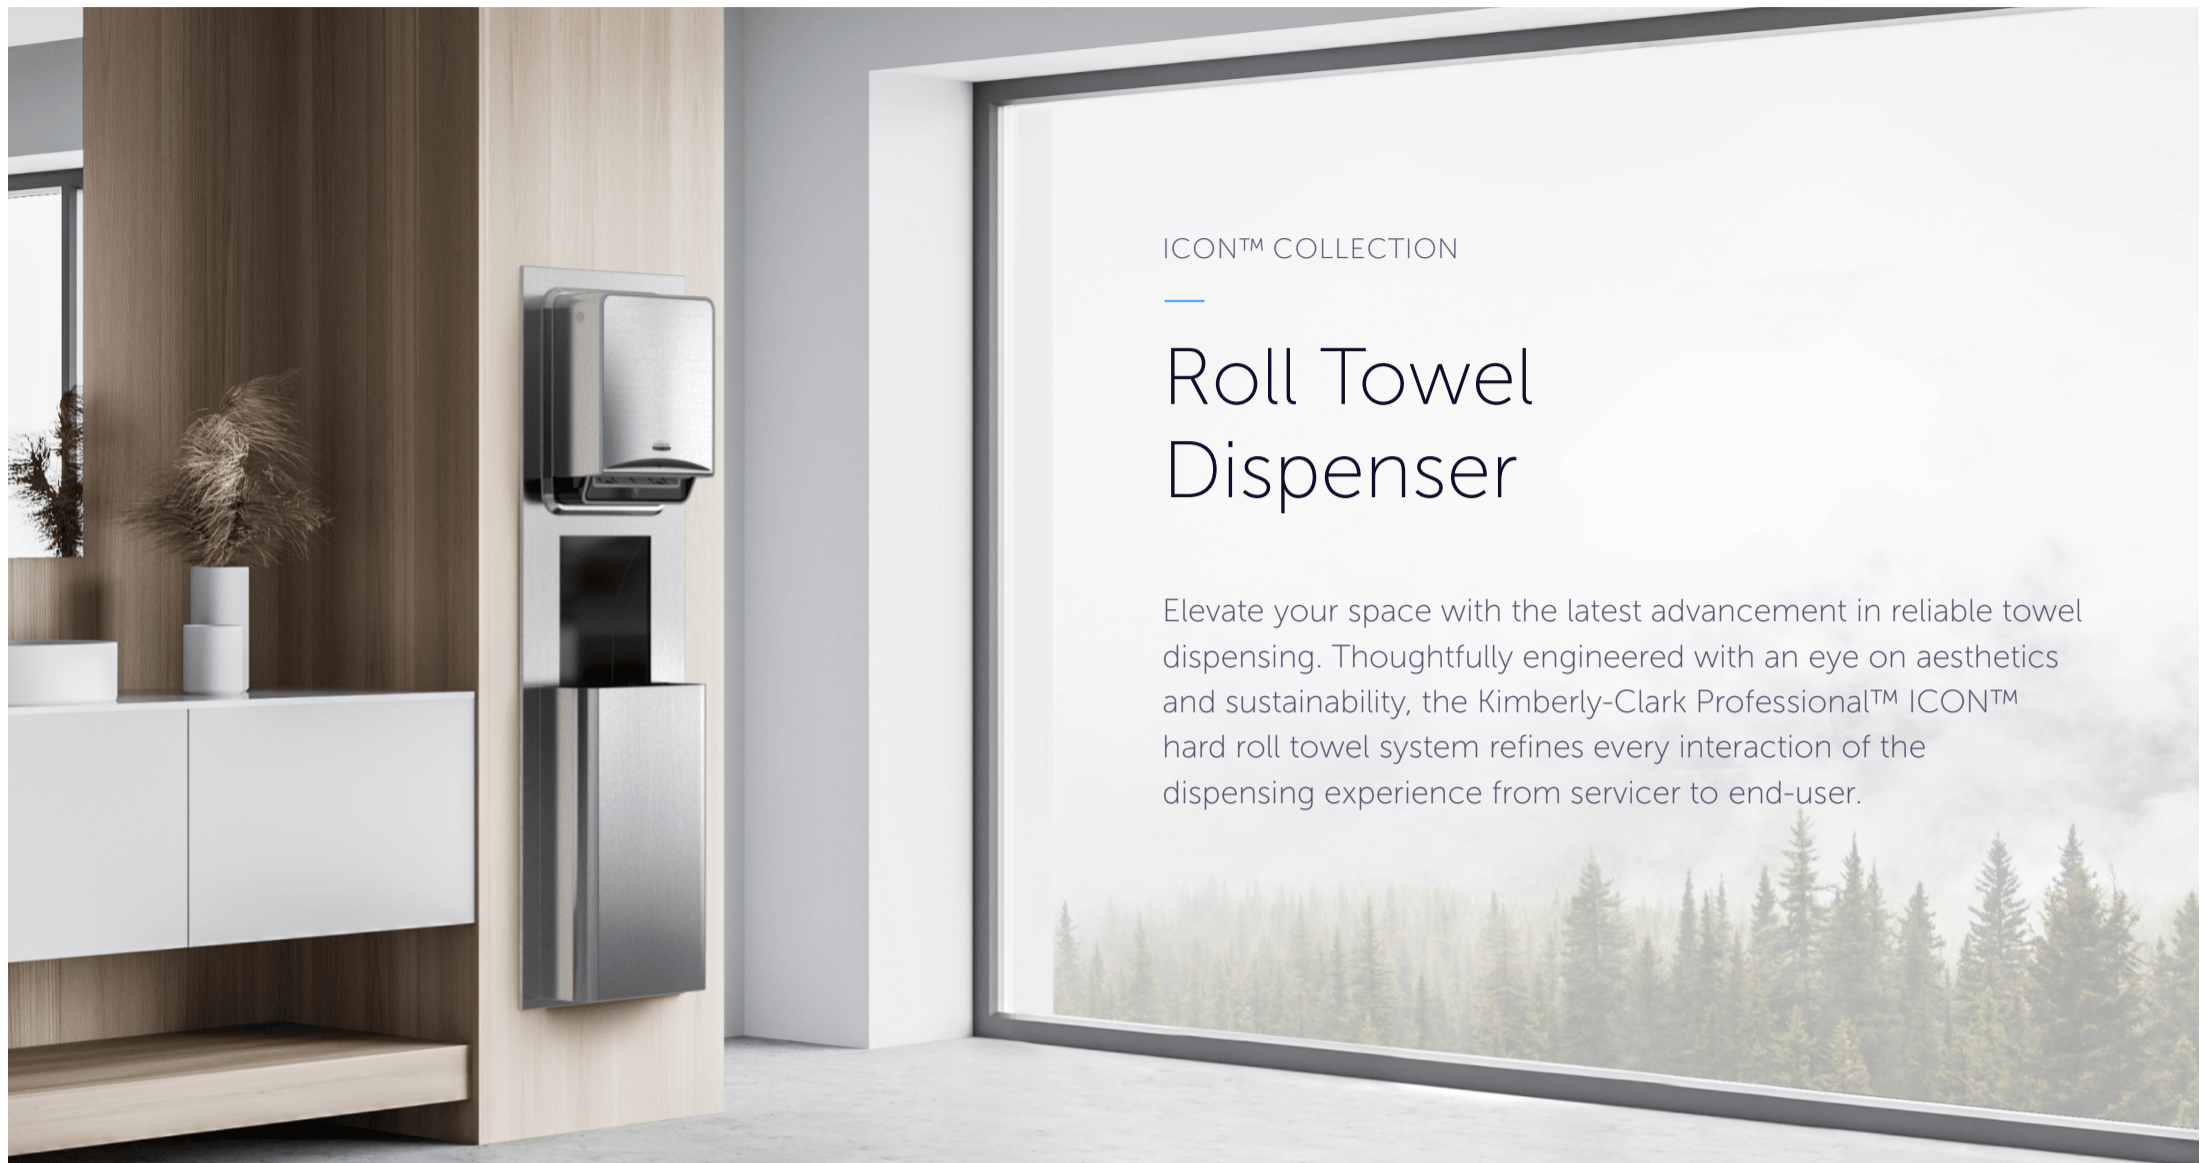

ICON™

Roll Towel Dispenser

Engineered to provide
you confidence, designed
to elevate your space.

WALLMOUNT PRODUCT CODES

-  Black Mosaic (58720)
-  Ebony Woodgrain (58750)
-  Silver Mosaic (53691)
-  Cherry Blossom (58730)
-  White Mosaic (58710)
-  Warm Marble (58740)

RECESSED PRODUCT CODES

-  Stainless Steel (53706), Narrow (53697), 17" (53699)

CUSTOM FACEPLATES

Endless customization possibilities

Create and order custom faceplates

PRODUCT FEATURES

-  Precision detection from patented dual sensors provides effortless operation with a single motion.
-  With practically noiseless operation, ICON™ hand towel dispenser is 85% quieter than the leading competition.¹
-  LED lights communicate when a unit needs attention, minimizing touchpoints for an improved experience.
-  Proven 99.99% jam-free performance to ensure paper towels are available when needed.³
-  Long-lasting battery life, single set of batteries can last for more than 150,000 dispenses²