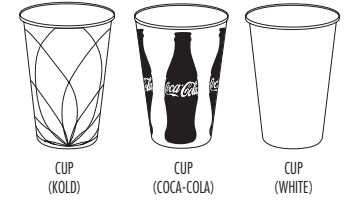

PAPER COLD CUP

Custom Printing Available
Order Minimum Offset: 30k Pcs/Size | Flexo: 100K Pcs/Size
Lead Time 10-12 Weeks
 One Time Set-up Fee Applies

Material Double Poly Paper (Cup), Clear Plastic PET or Plastic PS (Lid)
Sizes 9 oz, 12 oz, 16 oz, 22 oz, 32 oz, 44 oz
Designs White or Custom Print
Matching Lids Flat Lid & Dome Lid

Our Karat[®] paper cold Cup are made from premium paper and are double poly lined to prevent leaking. Paper cold Cup are designed with a rolled rim for added strength. Karat paper cold Cup are widely used at the water cooler, break room and restaurants for water, iced tea, fountain drinks and slushes. Karat paper cold Cup are recyclable.