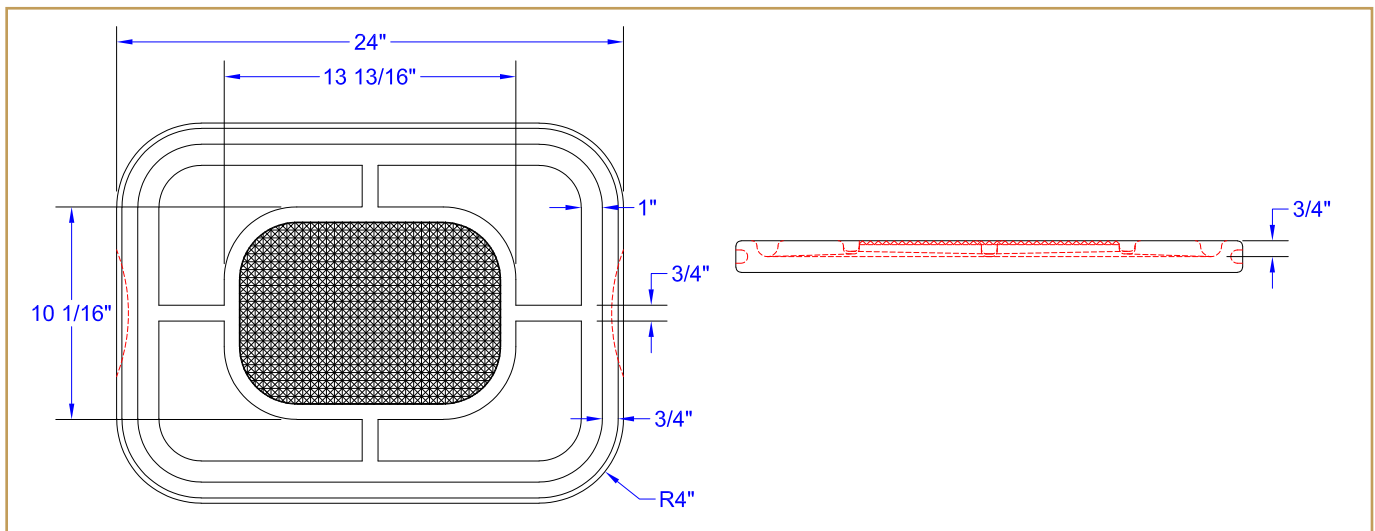

"MN" CARVING COLLECTION

Edge Grain Wood Cutting Board - Mayan Series - 1½" Thick - Reversible

FEATURES:

- Northern Hard Rock Maple or American Black Walnut, 1-1/2" Thick
- Edge Grain Construction
- Pyramid Design
- Reversible Side Flat
- Oil Finish

CERTIFICATIONS:

NHLA

MN2418150-SM

"MN" WOOD CUTTING BOARD

| MODEL | SPECIES | SIZE (L X W X H) | WT. (LBS) |
|------------------|---------|------------------|-----------|
| MN2418150-SM | Maple | 24"x18"x1-1/2" | 20 |
| WAL-MN2418150-SM | Walnut | 24"x18"x1-1/2" | 16 |

ALL DIMENSIONS ARE TYPICAL. TOLERANCE +/- .500". JOHN BOOS & CO. RESERVES THE RIGHT TO CHANGE SPECIFICATIONS WITHOUT NOTICE.