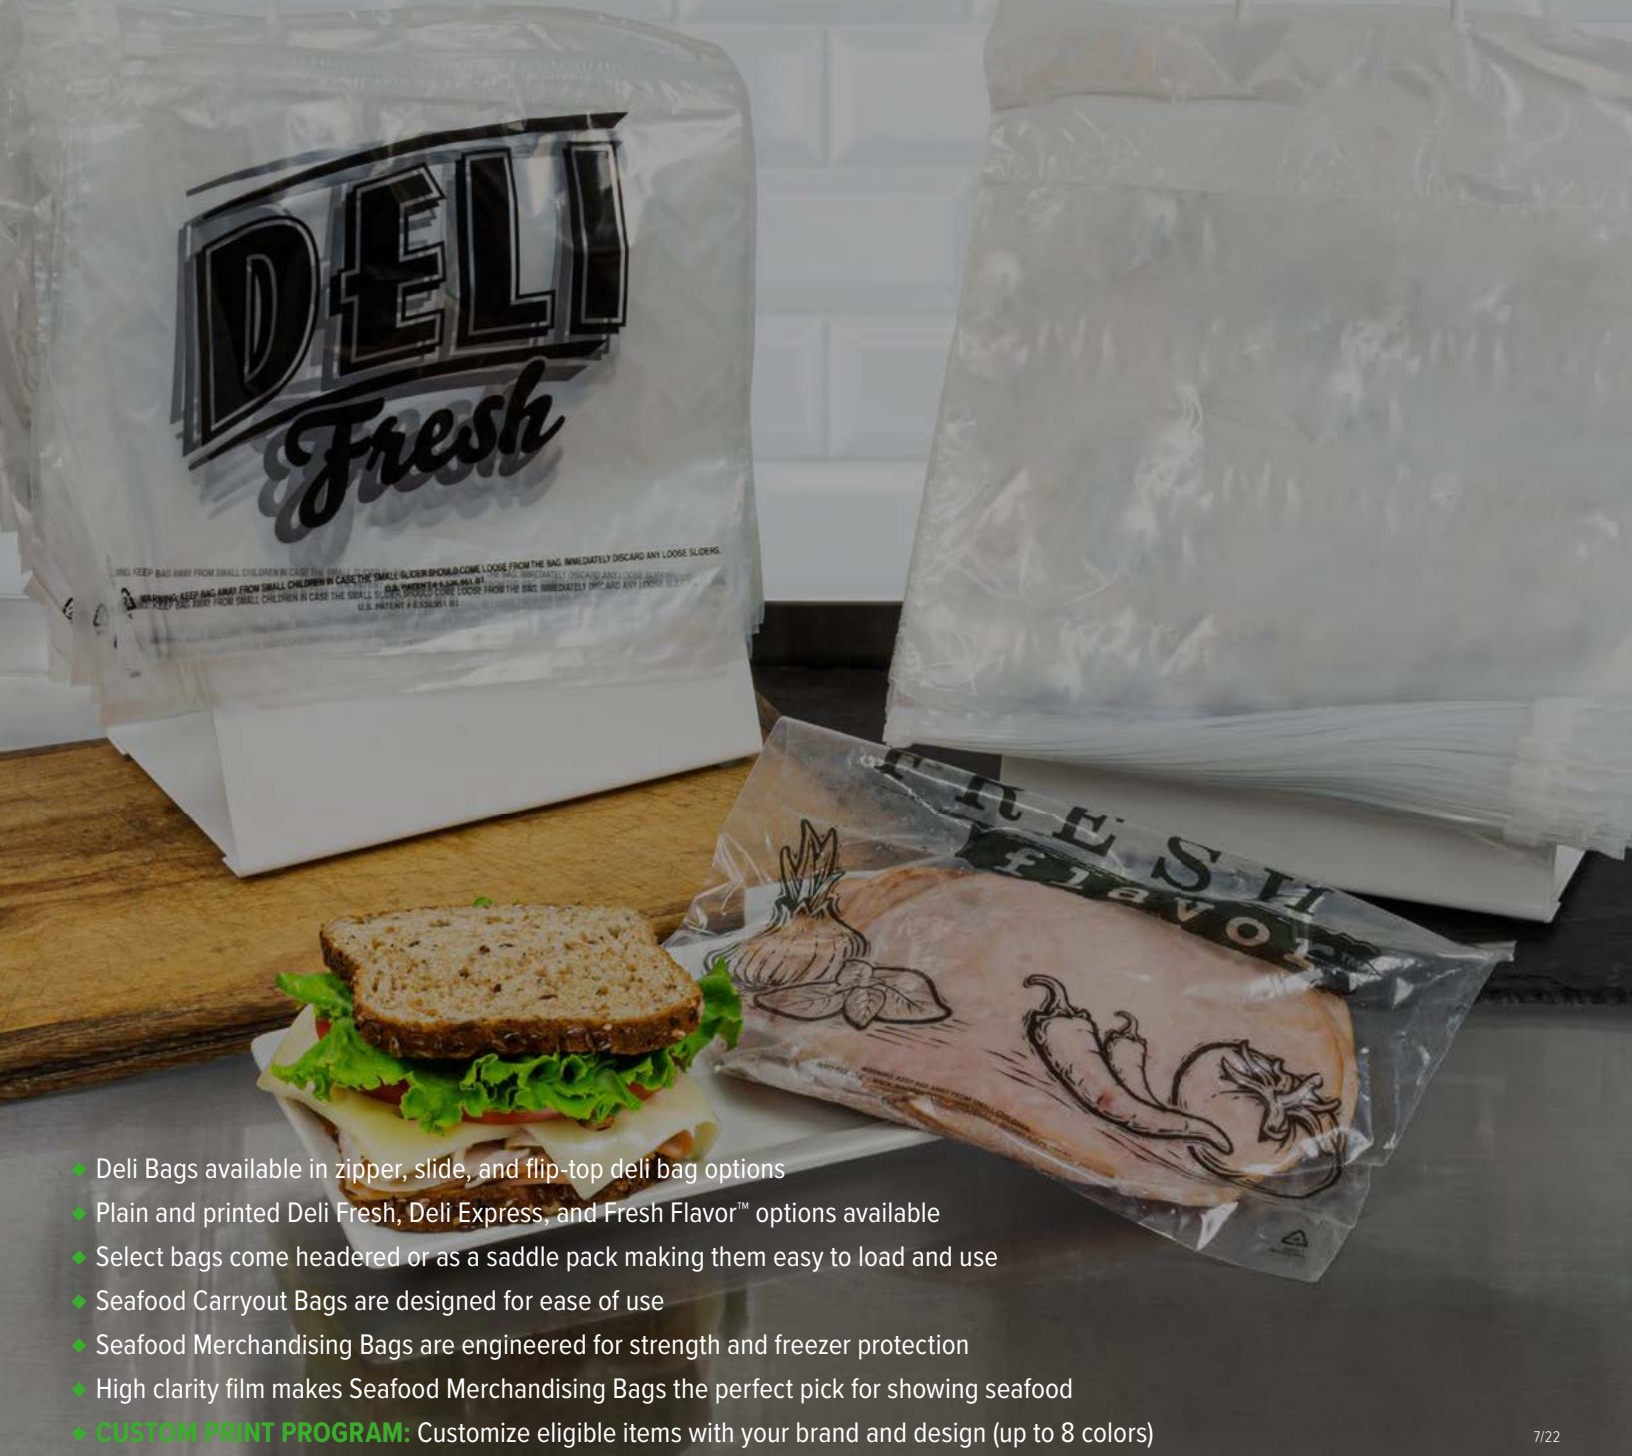

ITEM NUMBER	ITEM	SIZE	MATERIAL & DESCRIPTION	CASE PACK
294601555	GallonPak Drink Dispenser	12" x 12.8" x 5.7"	Clear PET/NY/PE	25

DELI & SEAFOOD BAGS

PACKAGING THAT'LL DELI-GHT YOUR CUSTOMERS

- Deli Bags available in zipper, slide, and flip-top deli bag options
- Plain and printed Deli Fresh, Deli Express, and Fresh Flavor™ options available
- Select bags come headered or as a saddle pack making them easy to load and use
- Seafood Carryout Bags are designed for ease of use
- Seafood Merchandising Bags are engineered for strength and freezer protection
- High clarity film makes Seafood Merchandising Bags the perfect pick for showing seafood
- **CUSTOM PRINT PROGRAM:** Customize eligible items with your brand and design (up to 8 colors)