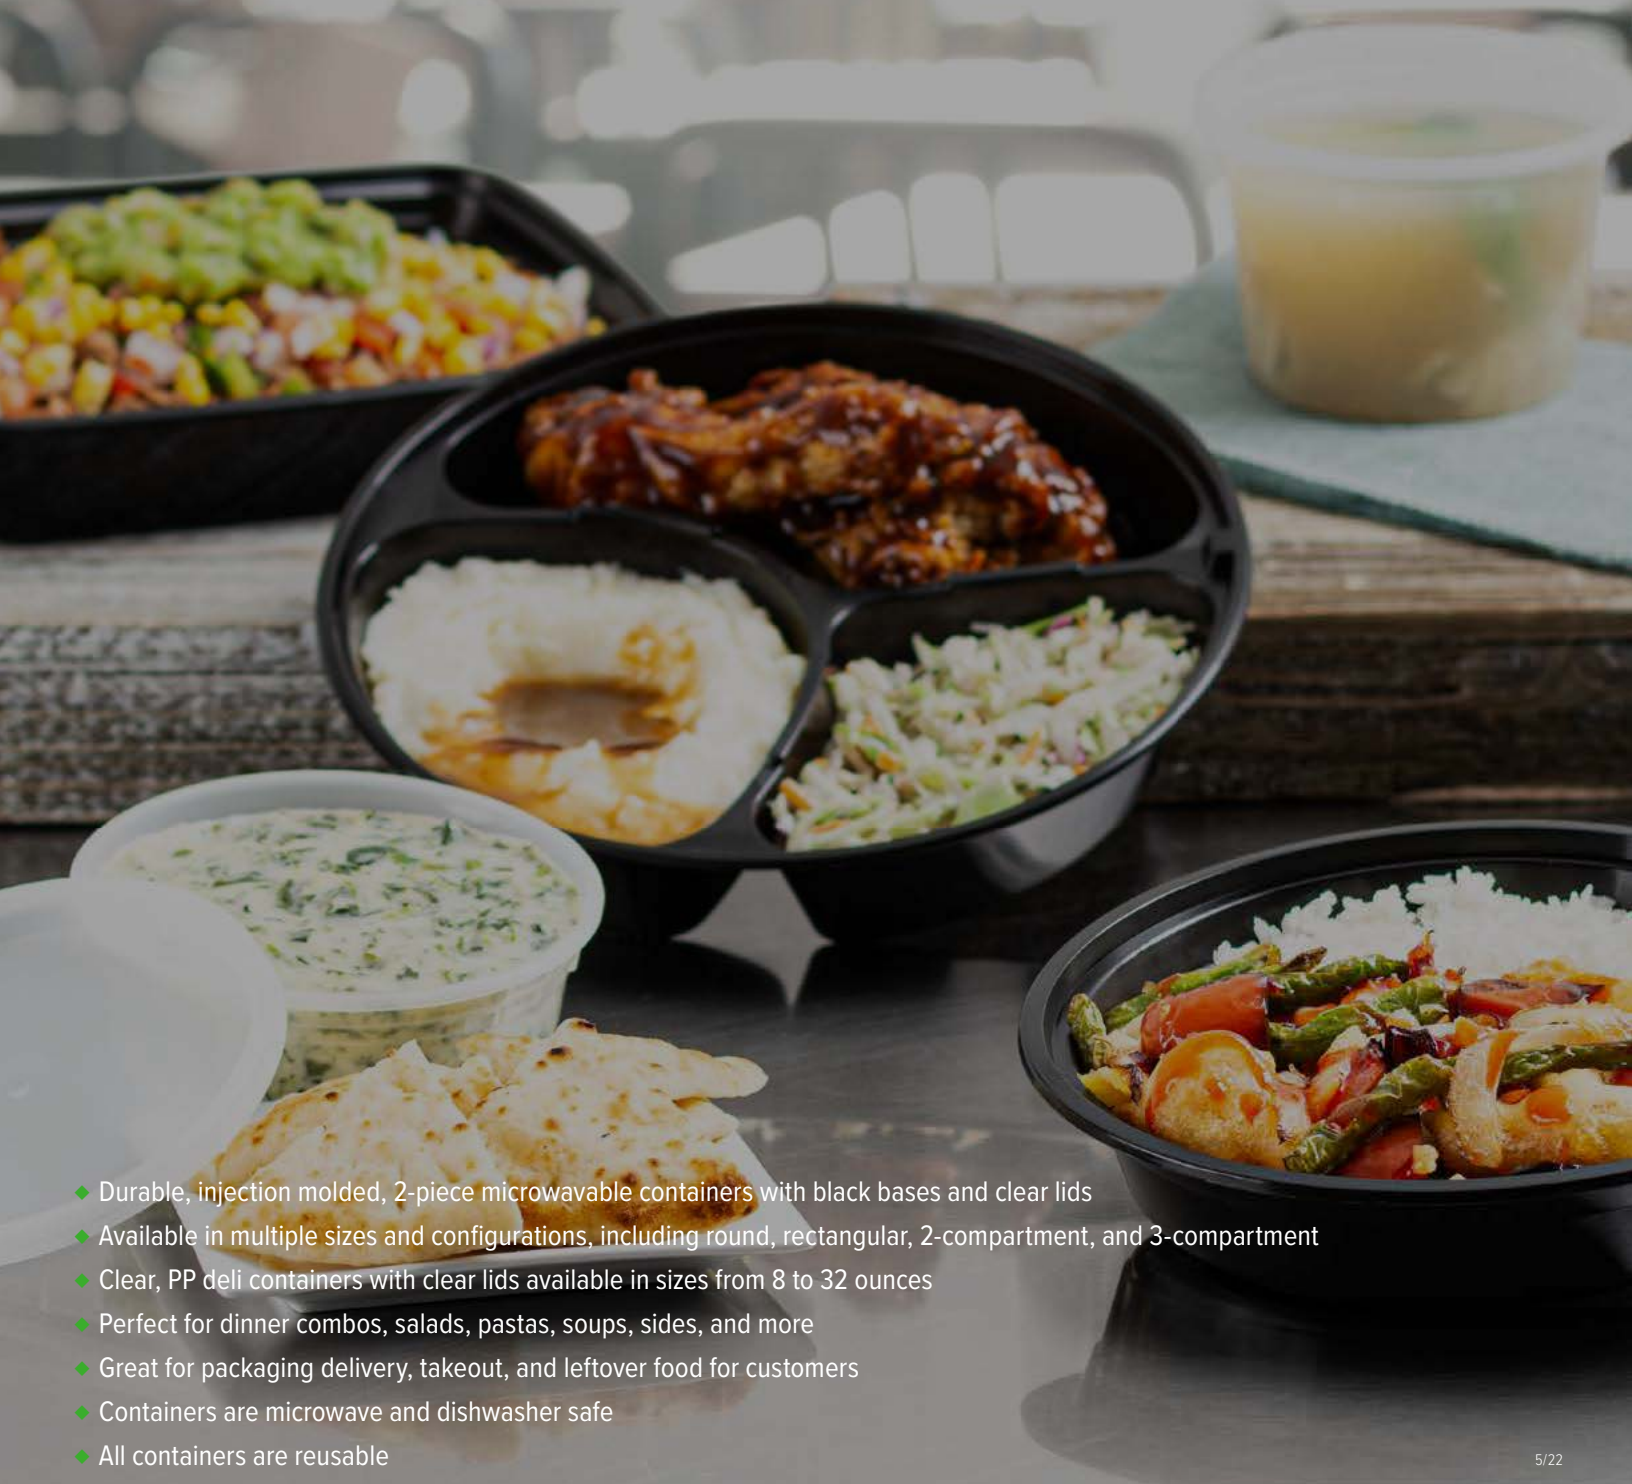

RIGID 2-PIECE CONTAINERS

VERSATILITY, RELIABILITY, AND DURABILITY ALL IN ONE PACKAGE