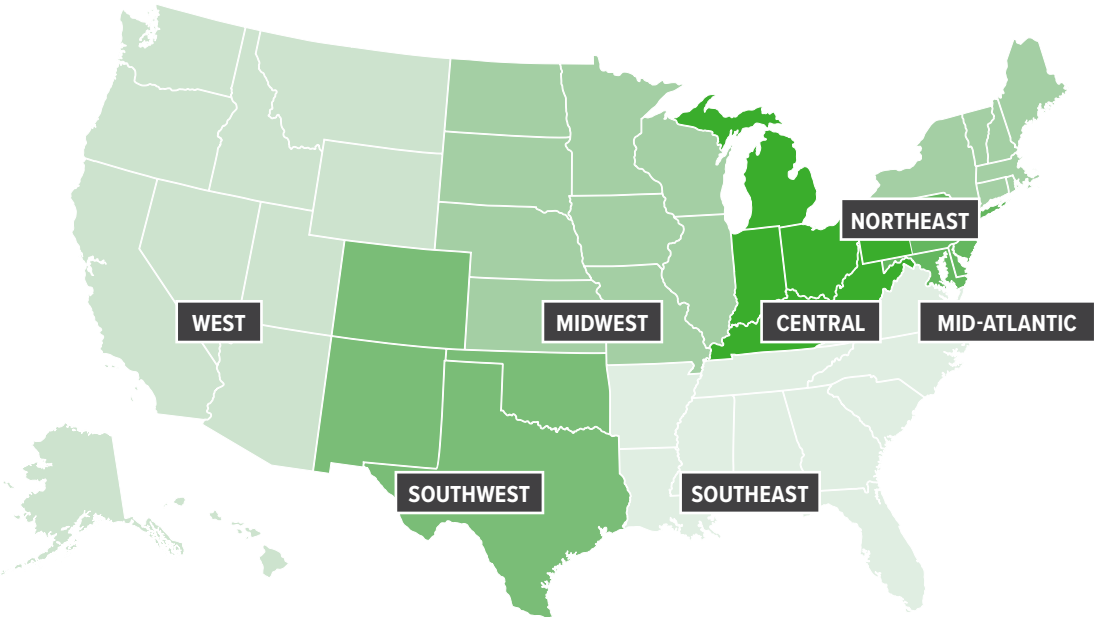

NICHOLAS HEALEY

MIDWEST
(740) 203-2516
nicholas@innopak.com

BRIAN ZAPIOR

CENTRAL
(740) 815-9055
brian@innopak.com

ADAM BECHTOLD

MID-ATLANTIC
(740) 203-2503
adam@innopak.com

BILL WELMON

WEST
(740) 203-2521
bwelmon@innopak.com