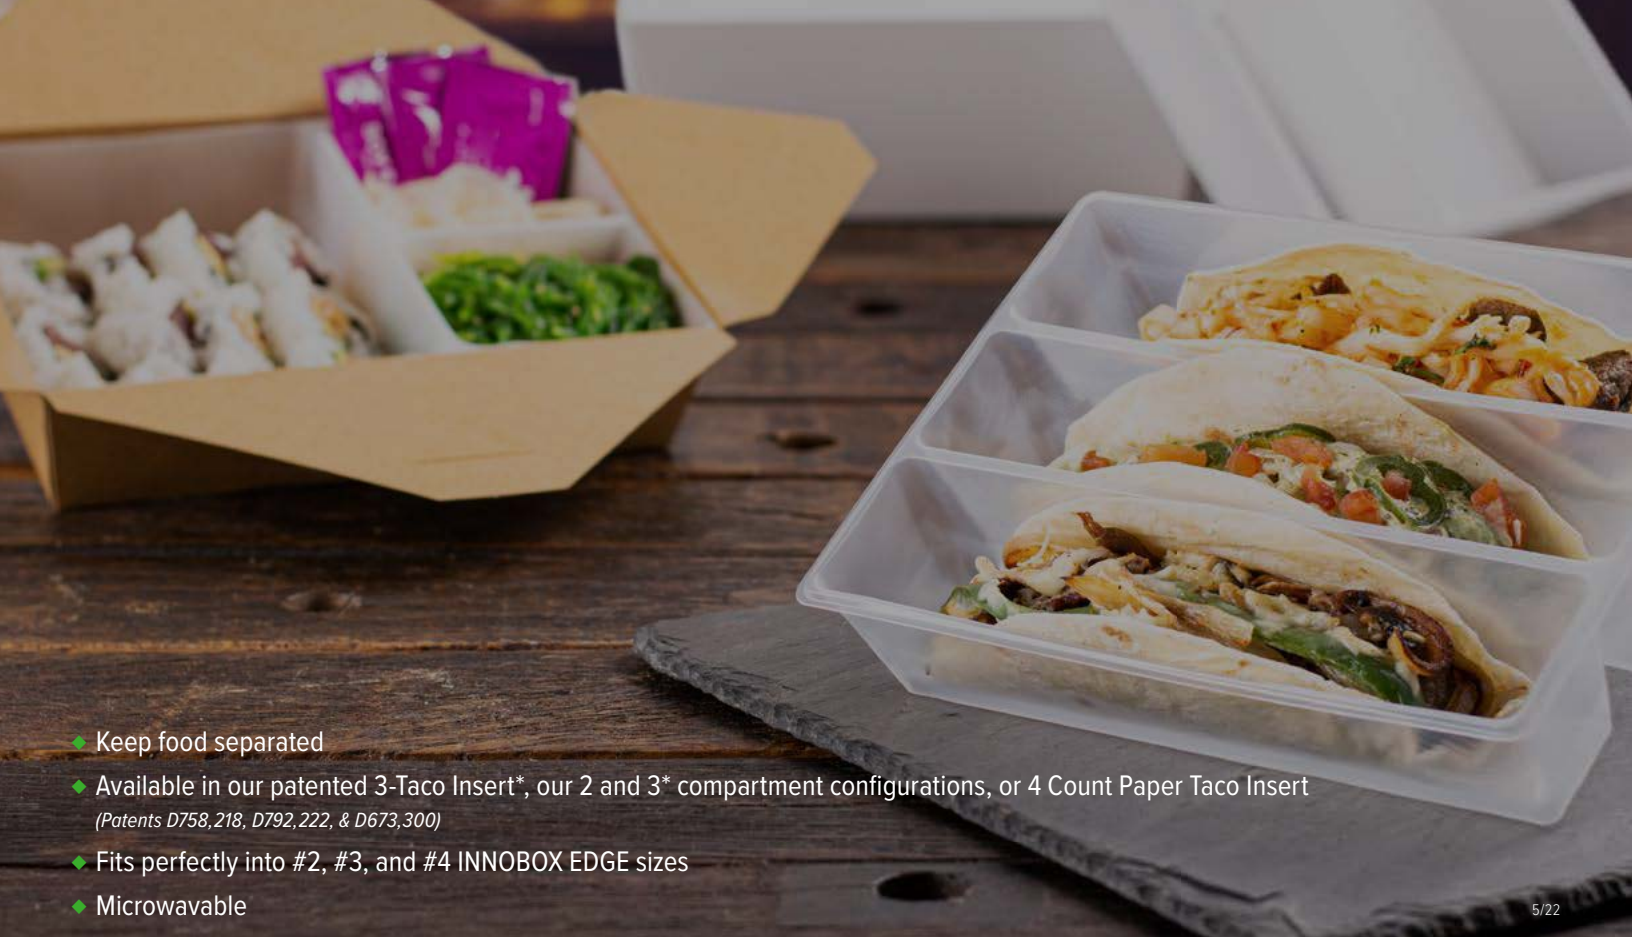

INNOBOX EDGE™ INSERTS

KEEP FOOD SEPARATED WITH INNO-PAK'S INSERTS

- ◆ Keep food separated
- ◆ Available in our patented 3-Taco Insert*, our 2 and 3* compartment configurations, or 4 Count Paper Taco Insert (Patents D758,218, D792,222, & D673,300)
- ◆ Fits perfectly into #2, #3, and #4 INNOBOX EDGE sizes
- ◆ Microwavable