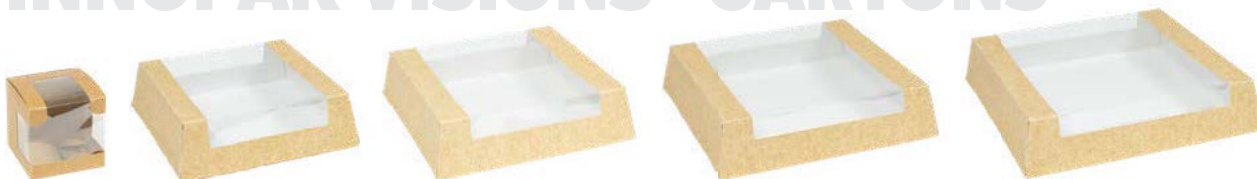

INNOPAK VISIONS™ CARTONS

PUT YOUR BEST FOOD FORWARD WITH HIGH VISIBILITY PACKAGING

- Patented, unique panoramic view perfect for showing off your products (*Patents D786,663 & D774,891*)
- Choose from 8, 9, 10, and 11" sizes
- Superior strength and stack-ability
- Display your cookies with the 4" x 4" x 4" Cookie Carton
- Crystal clear, heavy gauge PET window
- **CUSTOM PRINT PROGRAM:** Customize eligible items with your brand and design (up to 8 colors)

5/22

- Hot Food Friendly
- Cold Food Friendly
- Custom Printing
- Recyclable Item*
  *If clean and dry
  Check with your local municipality/store
  Remove window prior to recycling

INNOPAK VISIONS™ CARTONS

INNOPAK VISIONS™ CARTONS **CUSTOM MOQ: 100,000 PCS.**

ITEM NUMBER	ITEM	SIZE	MATERIAL & DESCRIPTION	CASE PACK
016754357	4" x 4" x 4" Cookie Carton	4" x 4" x 4"	Brown Kraft, Cookie Carton	200
018060317	8" INNOPAK VISIONS™ Carton	8.43" x 8.43" x 2.5"	CCSUS, PET Window, Multipurpose Carton	100
016636480	9" INNOPAK VISIONS™ Carton	9.43" x 9.43" x 2.5"	CCSUS, PET Window, Multipurpose Carton	100
013394873	10" INNOPAK VISIONS™ Carton	10.43" x 10.43" x 2.5"	CCSUS, PET Window, Multipurpose Carton	100
019949578	11" INNOPAK VISIONS™ Carton	11.43" x 11.43" x 2.5"	CCSUS, PET Window, Multipurpose Carton	100