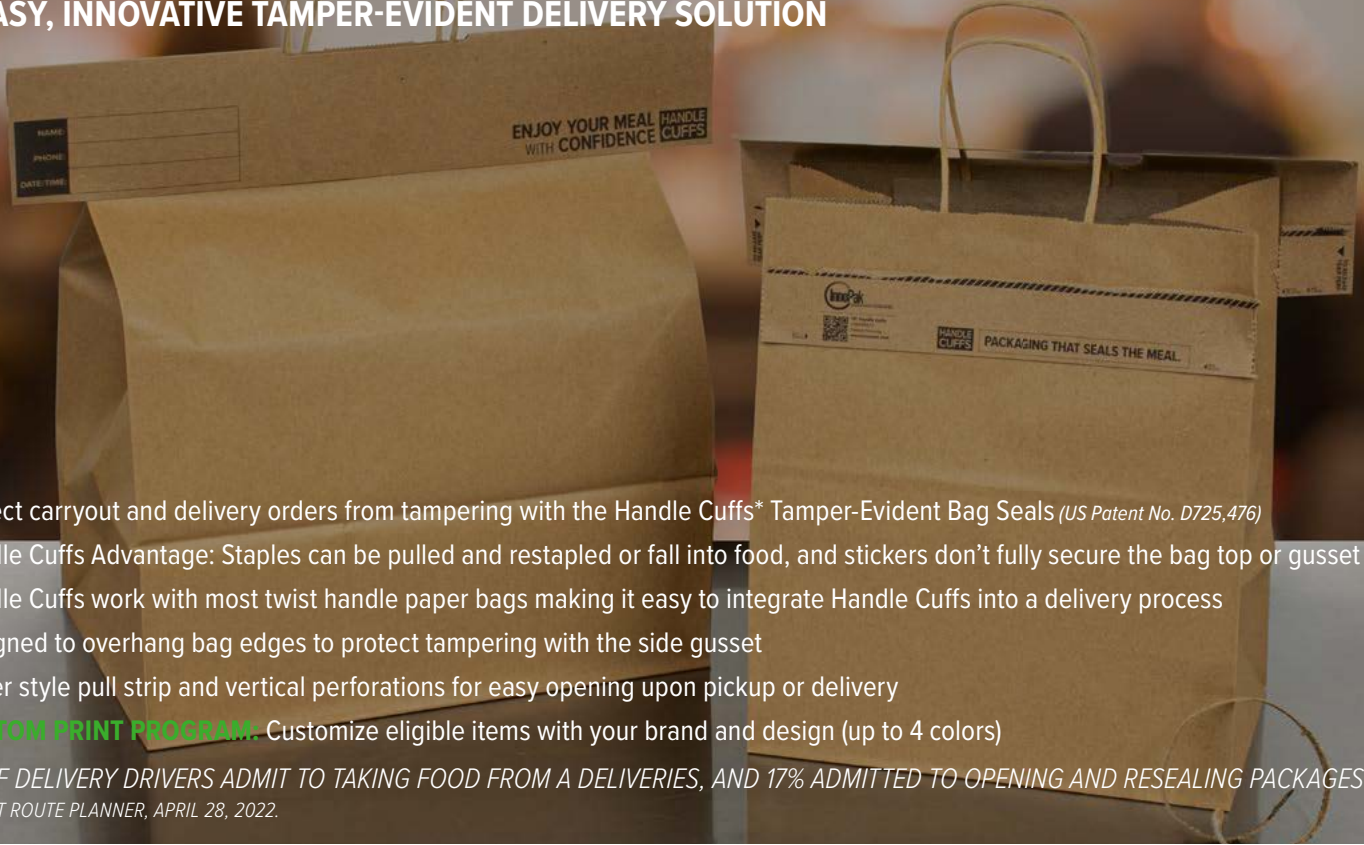

TWIST
HANDLE
STYLE

13" x 9.1" x 15.7"

FLAT
HANDLE
STYLE

1/7 Barrel
12" x 7" x 14"

1/6 Barrel
12" x 7" x 17"

HANDLE CUFFS™

AN EASY, INNOVATIVE TAMPER-EVIDENT DELIVERY SOLUTION

- ◆ Protect carryout and delivery orders from tampering with the Handle Cuffs* Tamper-Evident Bag Seals (US Patent No. D725,476)
- ◆ Handle Cuffs Advantage: Staples can be pulled and restapled or fall into food, and stickers don't fully secure the bag top or gusset
- ◆ Handle Cuffs work with most twist handle paper bags making it easy to integrate Handle Cuffs into a delivery process
- ◆ Designed to overhang bag edges to protect tampering with the side gusset
- ◆ Mailer style pull strip and vertical perforations for easy opening upon pickup or delivery
- ◆ **CUSTOM PRINT PROGRAM:** Customize eligible items with your brand and design (up to 4 colors)