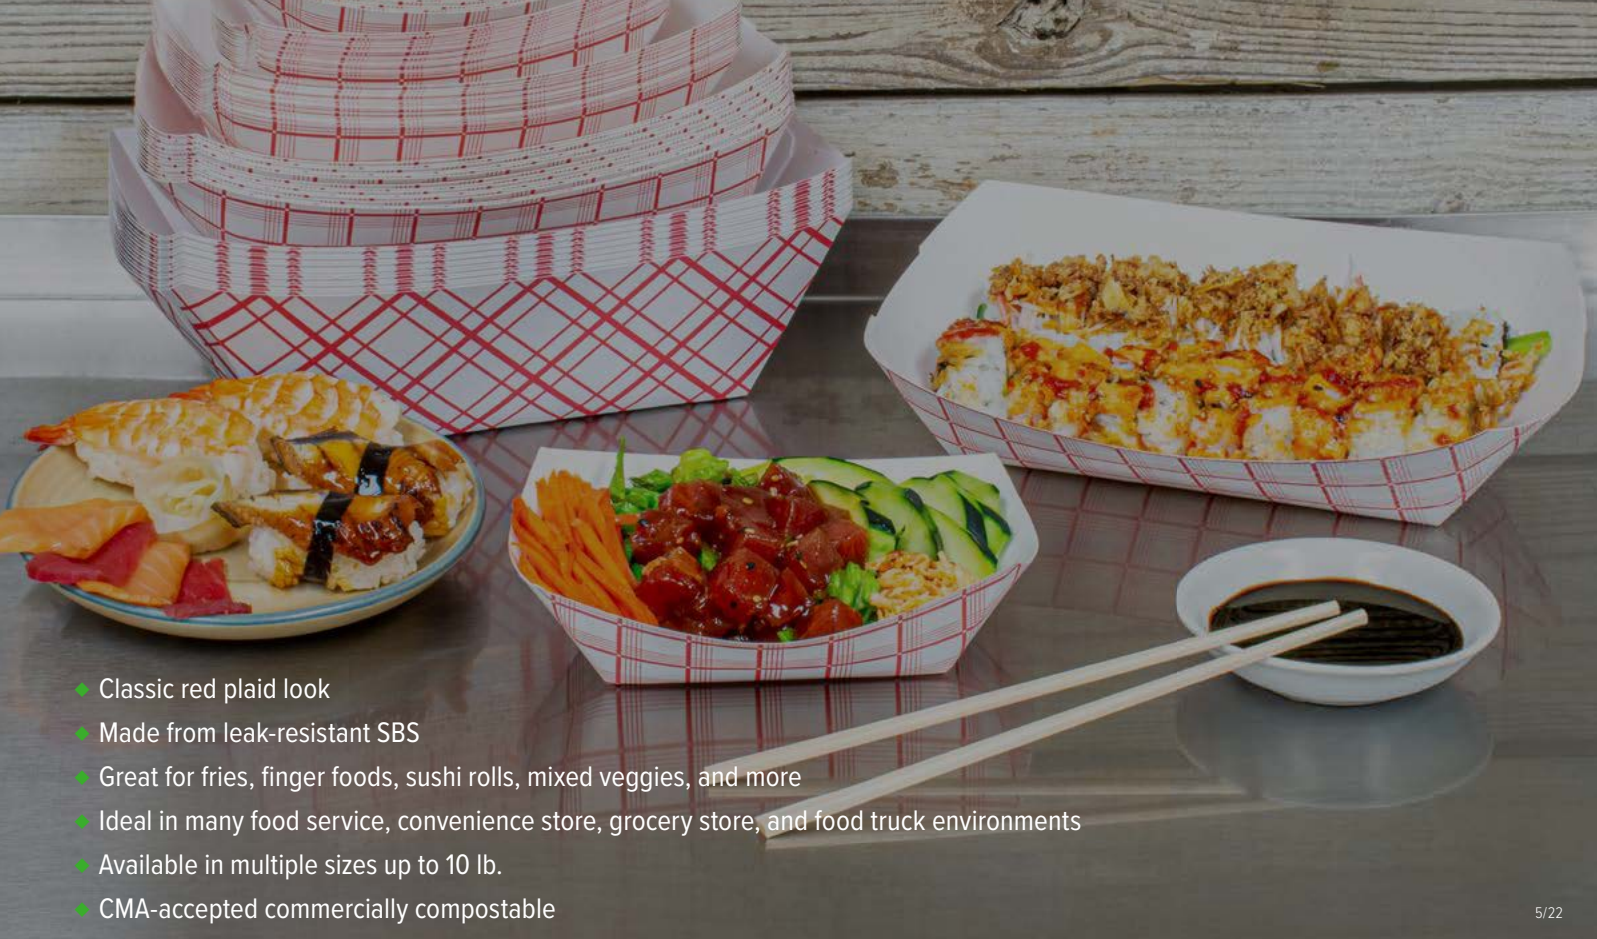

COMPOSTABLE FOOD TRAYS

SERVE UP TASTY FINGER FOODS WHILE MINIMIZING YOUR IMPACT ON THE ENVIRONMENT

- ◆ Classic red plaid look
- ◆ Made from leak-resistant SBS
- ◆ Great for fries, finger foods, sushi rolls, mixed veggies, and more
- ◆ Ideal in many food service, convenience store, grocery store, and food truck environments
- ◆ Available in multiple sizes up to 10 lb.
- ◆ CMA-accepted commercially compostable