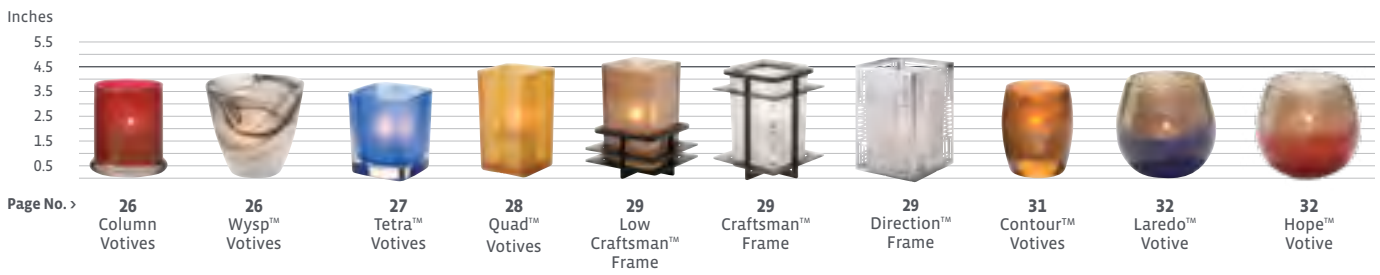

HOLLOWICK® Lamp Sizes and Page Reference