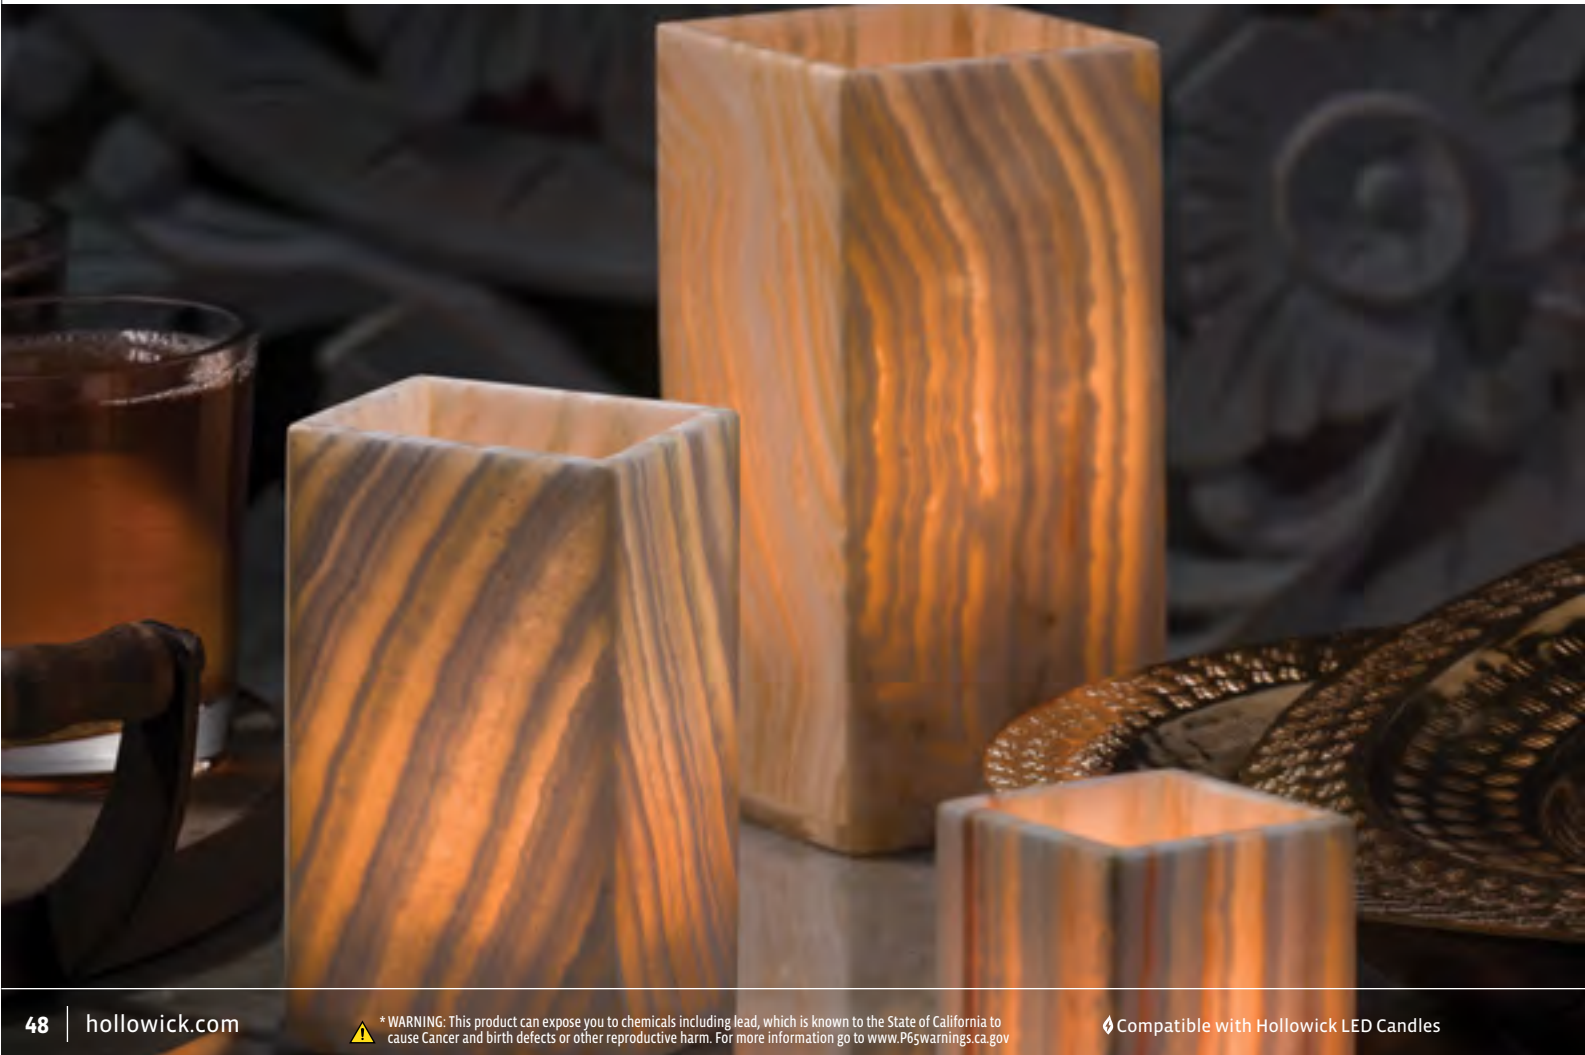

## Large

in: 6.63 h x 3.13 sq.  
mm: 168 h x 80 sq.  
wt: 1.5 lbs.

**8236EA**  
Large ◊

**Recommended  
Liquid Candle: HD17**  
Alternates: HD36,  
HD36TALL, HD26  
*Liquid Candle*  
*Ordering Info pg 6*