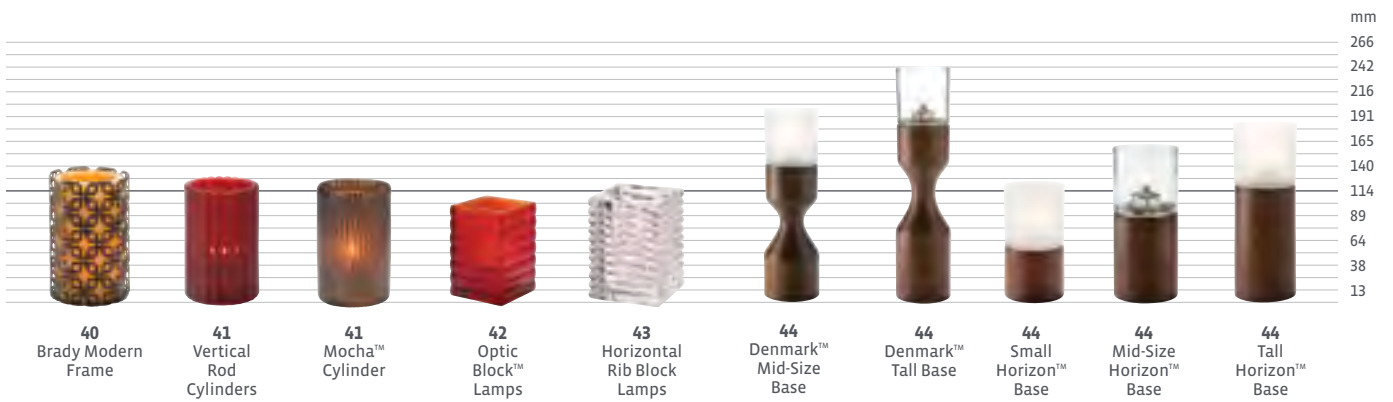

HOLLOWICK® Lamp Sizes and Page Reference

H71