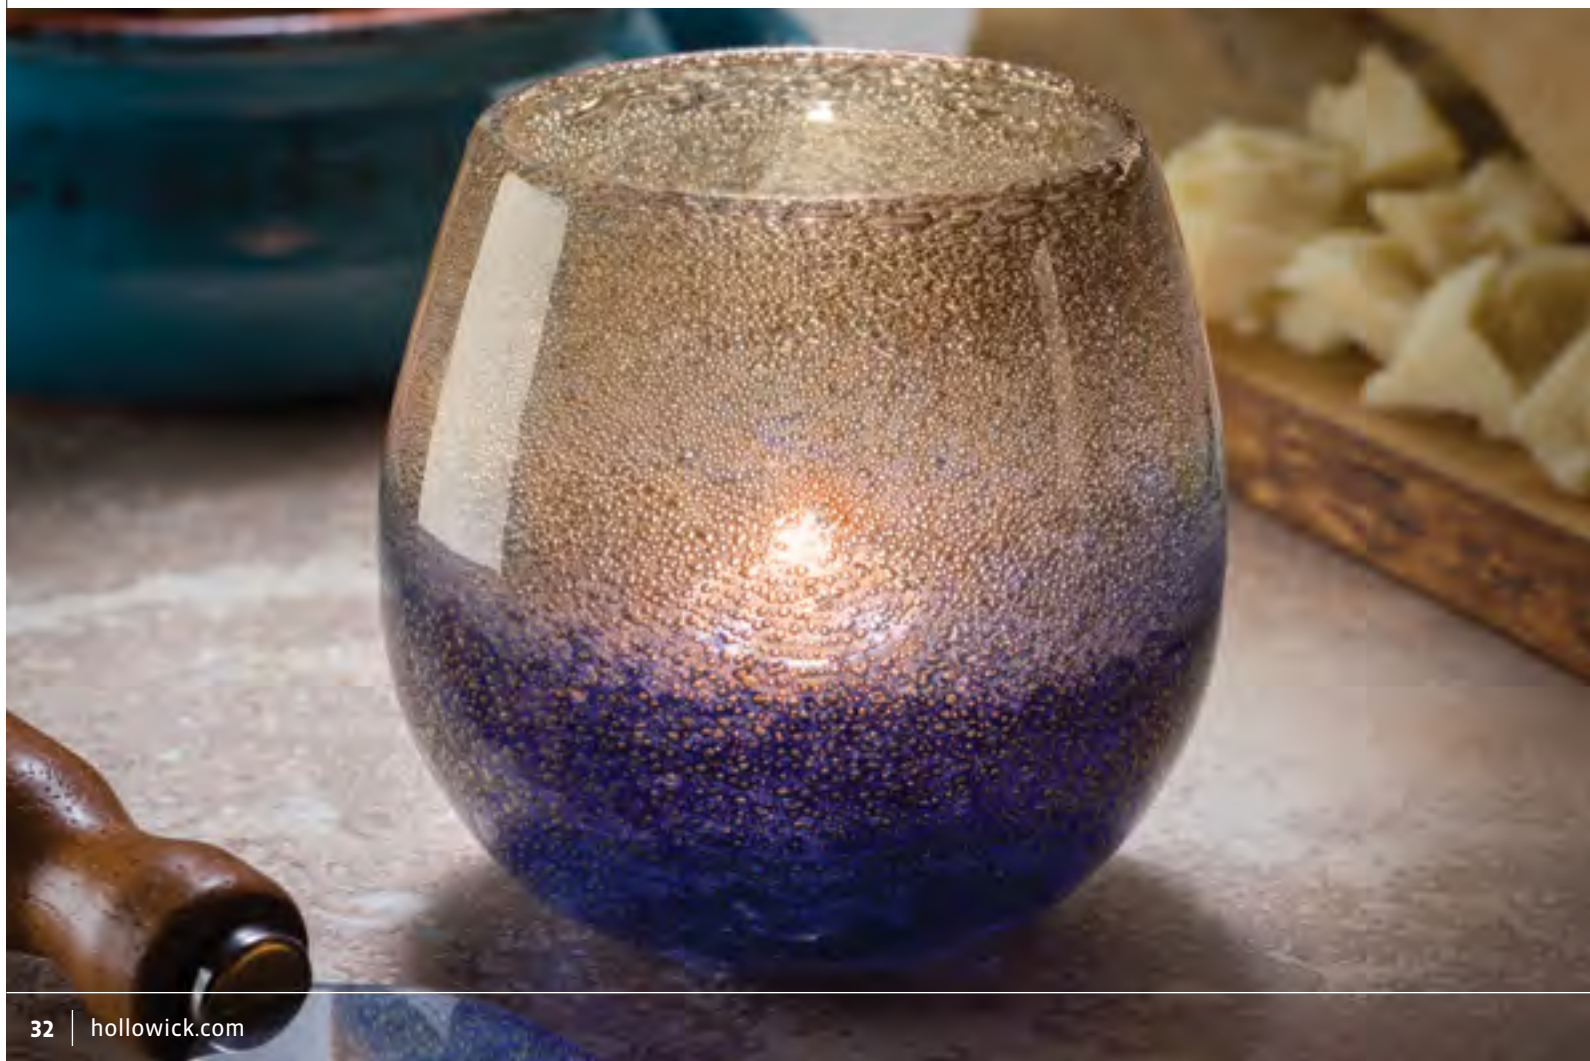

## HOPE™ Glass Votive

---

in: 3.5 h x 4.0 dia.  
mm: 89 h x 102 dia.  
wt: 1.2 lbs.

**Recommended  
Liquid Candle: HD12**  
Alternate: HD8  
*Liquid Candle  
Ordering Info pg 6*

**4181**  
Red & Amber ♦

---