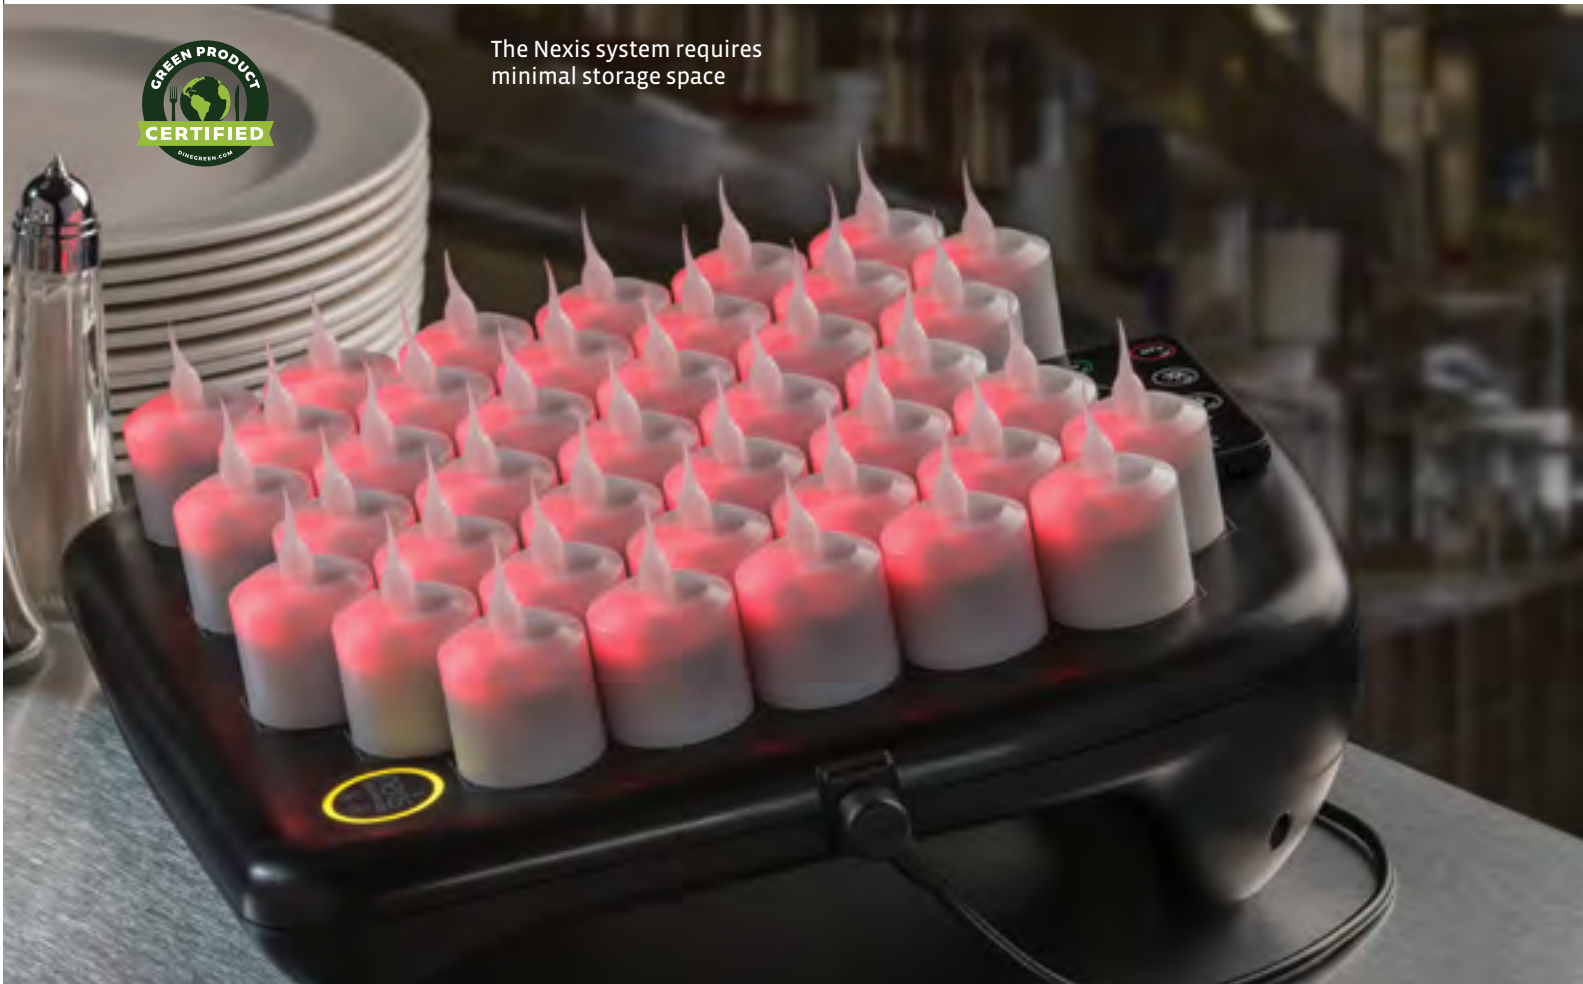

## Nexis® Charging Tray

- > **26-hour** average run on **8-hour** charge cycle
- > Patented wireless charging technology
- > Holds up to 40 candles—saves on counter space
- > Magnetic candles and remote secure to tray
- > Enhanced battery protection built into tray, power supply and candles

Swipe candles over the Nexis® to change modes without the remote

- > On/Off (Storage Mode)
- > Flicker/Flicker-High Light

Candles glow **red** when charging, **green** when fully charged

**Quick-Click** connect magnetic cord and power supply

Ergonomic tray handle for one-hand-free table bussing

The Nexis system requires minimal storage space