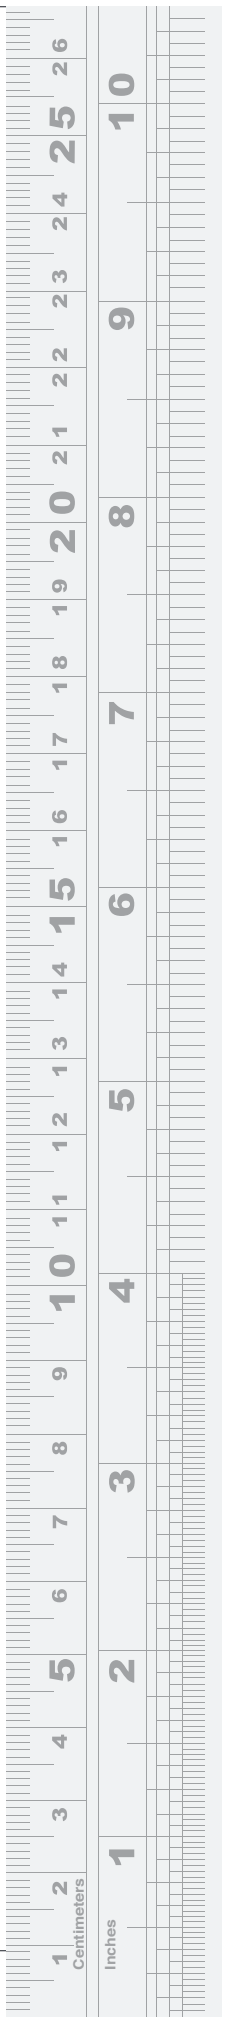

FAIR LABOR STANDARDS ACT

Seller certifies that goods and services covered by this commercial price list are produced and furnished in compliance with the requirements of the Fair Labor Standards Act.

GOVERNING LAW; VENUE

These terms shall be construed in accordance with and governed by the laws of the State of New York. Any litigation that arises in connection with any goods covered by this price list shall be venued in a court of competent subject matter jurisdiction located in Onondaga County, New York.

MODIFICATIONS

These terms shall not be modified except by a writing executed by Hollowick, Inc.

DOT (DEPARTMENT OF TRANSPORTATION) REGULATIONS:

Hollowick® Liquid Candles and Liquid Wax, Liquid Wick Chafing Fuels, and TIKI® Brand BiteFighter® Torch Fuel, are Nonhazardous by the DOT. Blue, Green, and Pink Gel Heat™ Chafing Fuels are DOT classified as "ORM-D." Hollowick® Butane Fuel is DOT classified as a Hazardous Material (HAZMAT). With a proper shipping name of Liquefied Petroleum Gas, Hazard Class 2.1 Blue, Green, and Pink Gel Heat™ and TIKI® Citronella Torch Fuel CAN NOT ship Air.

DISCONTINUED ITEMS: The items listed below are discontinued from our last catalog. They may be available in limited quantities. Please contact Hollowick for more information.

330	5160C	912A	993+SN	HD36+SN
47017EXO	6404SDB	936A	DRB31	HD37
5160A	6404STC	963+SN	HD23LWC-24