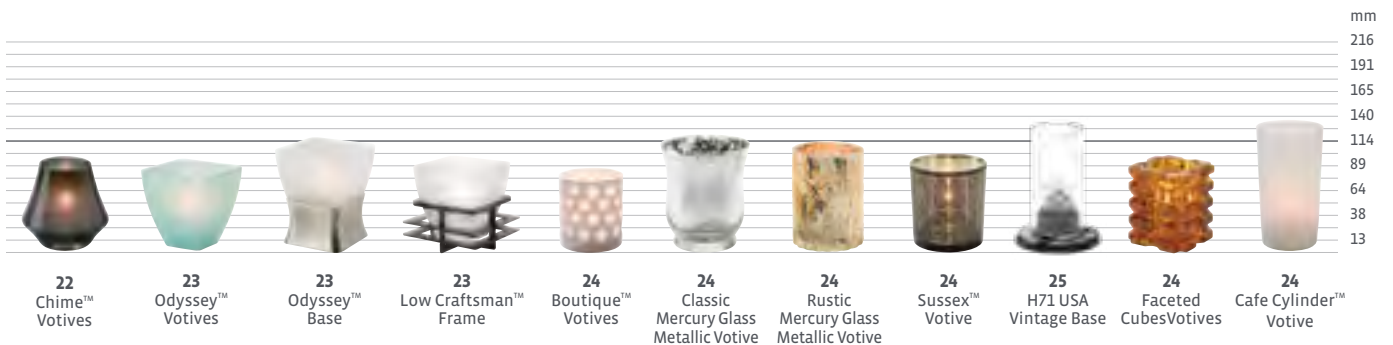

HOLLOWICK® Lamp Sizes and Page Reference

H71