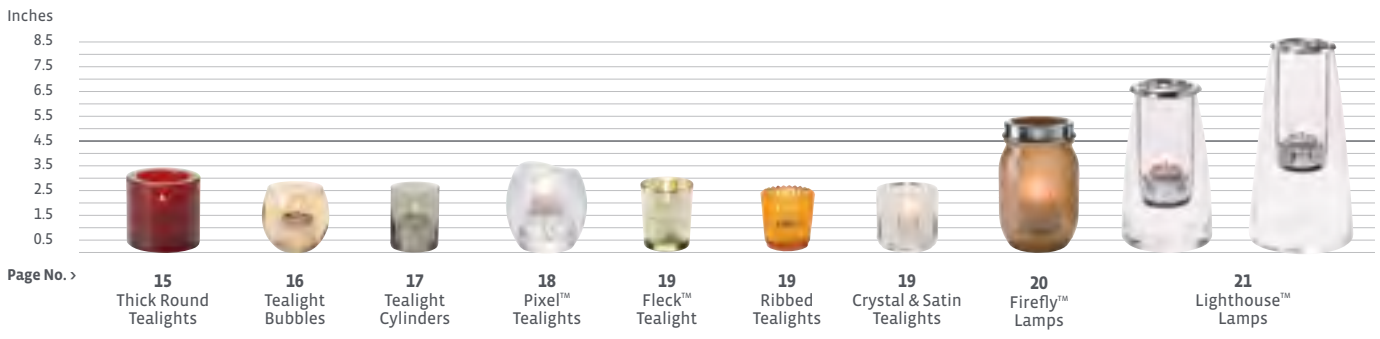

HOLLOWICK® Lamp Sizes and Page Reference