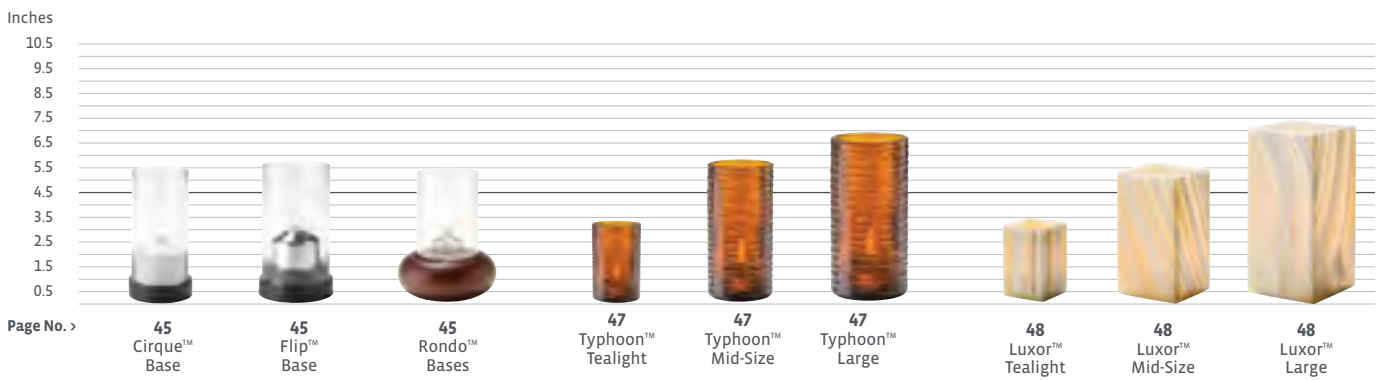

HOLLOWICK® Lamp Sizes and Page Reference