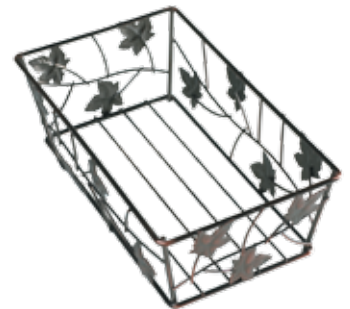

Bronze Basket

Seagrass Basket

Chrome Holder

Bronze Leaves Basket

Baskets & Holders

	Size	Case Count	Item No.
Linen-Like® Napkin Holder Combo	7" x 7" x 5"	1	BSK2162
Linen-Like® Napkin Refill	13" x 13"	2 - 100	740153
Acrylic Guest Towel Holder, wall mounted	9" x 4-3/4" x 9-1/2"	1	710005
Acrylic Guest Towel Holder, countertop	8-7/8" x 4-3/4" x 7"	1	710000
Bronze Basket	8-3/4" x 5" x 3"	1	BSK2112
Seagrass Basket	10" x 6-1/8" x 4-3/8"	1	BSK2151
Chrome Holder	9-1/4" x 5" x 4-3/4"	1	BSK2101
Bronze Leaves Basket	9-1/2" x 5" x 3"	1	BSK2032