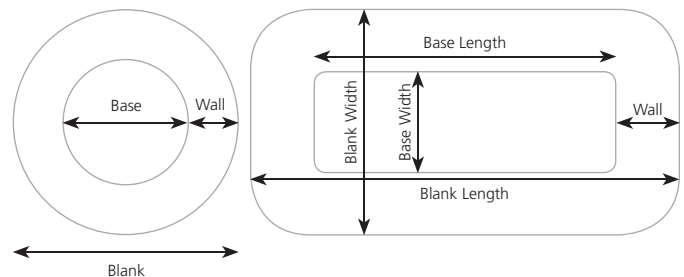

White Fluted Bake Cups

Zip Pack

Round Cake Liner

Fluted Bake Cups

**Finding the perfect fit**

To ensure the proper match between baking pan and baking paper, we have provided the measurements for all baking papers offered. Measurements include Blank (overall diameter), Base Diameter and Wall Height. To get the correct measurements from an existing baking cup, flatten out the baking cup and lay it on a hard surface. Using a ruler, measure the three dimensions shown to the right. The same principals apply to measuring oblong products, using the chart to the right.