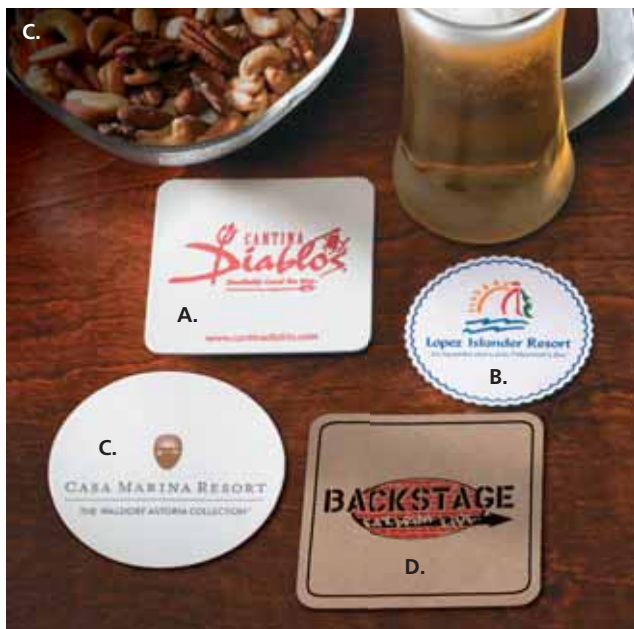

A.

Stem Slipper

Pulpboard, Budgetboard and Kraft Coasters

Cellulose and Non-woven Coasters

Custom Embossed Cellulose Coasters

Item	Description	Size	Point	Shape	Color	Substrate	Edge
A.	Plate	Paper Plate	7" & 9"	Round	White	Paper	
<b>Coasters</b>							
B.	307	Stem Slipper	4"	Round		Non-Woven w/Wax Backing	Scalloped Edge
C.	a. 308	Coaster	4"	35 pt.	White	Pulpboard	Straight Edge Slight Radius
	b. 306	Coaster	3-3/8"	Round	White	Budgetboard	Scalloped Edge
	c. 308	Coaster	4"	40 pt.	White	Pulpboard	Straight Edge
	d. 306	Coaster	4"	Square	Kraft	Budgetboard	Straight Edge
	*306	Coaster	4"	Round	Kraft	Budgetboard	Straight Edge
D.	a. 309	Coaster	4"	Square	White	Classic Cellulose	Straight Edge Slight Radius
	b. 309	Coaster	3-3/8"	Round	White	Classic Cellulose	Scalloped Edge
	c. 307	Coaster	3-3/8"	Round	White	Non-Woven w/Wax Backing	Straight Edge
	d. 305	Coaster	4"	Round	White	Cellulose	Scalloped Edge
E.	a. 309	Coaster	3-3/8"	Octagon	White	Classic Cellulose	Custom Embossed
	b. 309	Coaster	5"	Round	White	Classic Cellulose	Custom Embossed