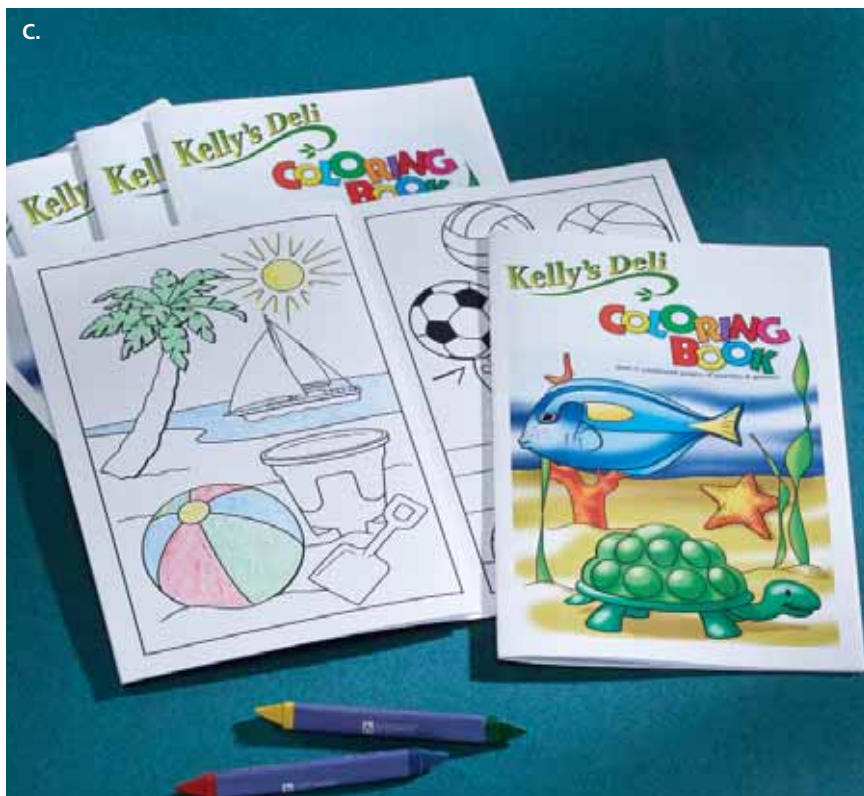

\* Not shown, also available in round

**Custom Napkin Band**  
Available 1-1/2" x 4-1/4", Adhesive

**CaterWrap®**  
Pre-rolled Linen-Like® Napkin & Cutlery with Custom Napkin Band

**Kraft Paper Custom Napkin Band**  
Available 1-1/2" x 4-1/4", Adhesive only