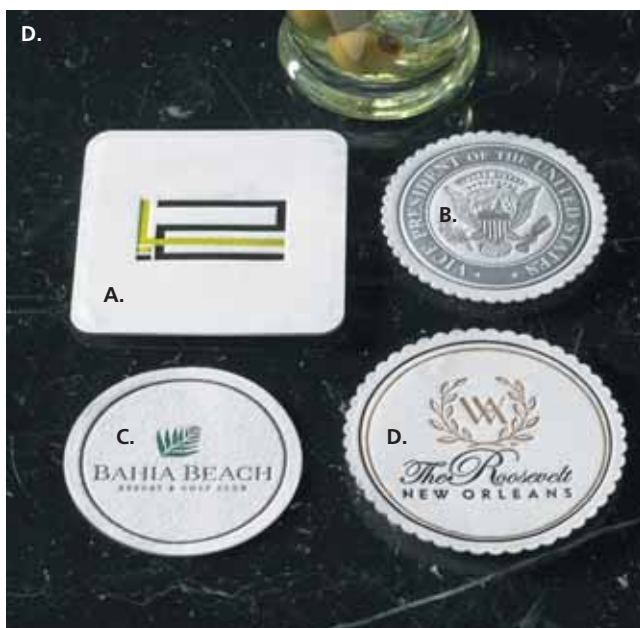

A.

Stem Slipper

Pulpboard, Budgetboard and Kraft Coasters

Cellulose and Non-woven Coasters

Custom Embossed Cellulose Coasters

Item	Description	Size	Point	Shape	Color	Substrate	Edge
A.	Plate	Paper Plate	7" & 9"	Round	White	Paper	
<b>Coasters</b>							
B.	307	Stem Slipper	4"	Round		Non-Woven w/Wax Backing	Scalloped Edge
C.	a. 308	Coaster	4"	35 pt.	White	Pulpboard	Straight Edge Slight Radius
	b. 306	Coaster	3-3/8"	Round	White	Budgetboard	Scalloped Edge
	c. 308	Coaster	4"	40 pt.	White	Pulpboard	Straight Edge
	d. 306	Coaster	4"	Square	Kraft	Budgetboard	Straight Edge
	*306	Coaster	4"	Round	Kraft	Budgetboard	Straight Edge
D.	a. 309	Coaster	4"	Square	White	Classic Cellulose	Straight Edge Slight Radius
	b. 309	Coaster	3-3/8"	Round	White	Classic Cellulose	Scalloped Edge
	c. 307	Coaster	3-3/8"	Round	White	Non-Woven w/Wax Backing	Straight Edge
	d. 305	Coaster	4"	Round	White	Cellulose	Scalloped Edge
E.	a. 309	Coaster	3-3/8"	Octagon	White	Classic Cellulose	Custom Embossed
	b. 309	Coaster	5"	Round	White	Classic Cellulose	Custom Embossed