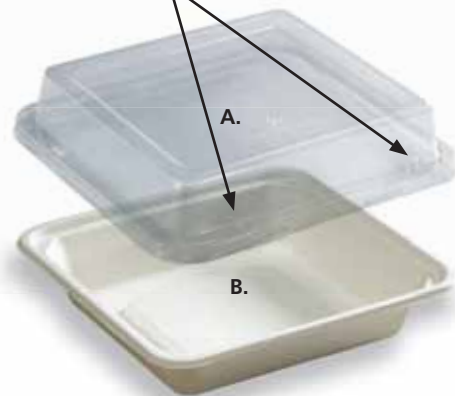

Tabs for easy separation and handling

Catering Box and Lid 4 Compartment
(Lid sold separately)