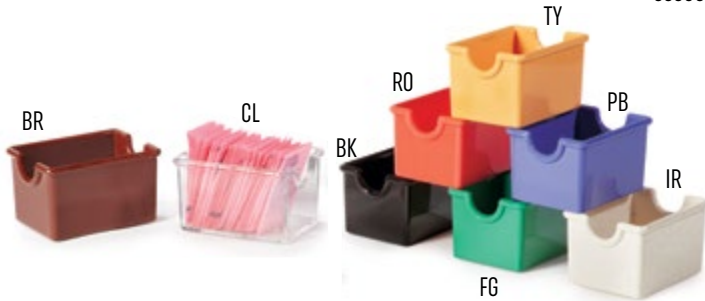

Metal Sugar Caddy

SSSUG-01 2" x 2", Stainless Steel 1 ea.
5.1 cm x 5.1 cm

SAN Sugar Caddies

SC-66- 3.5" x 2.5" 2 dz.
8.9 cm x 6.4 cm

Colors

BK W BR IR CL FG PB RO TY

Condiment Jars

CD-8-CL 8 oz., 3" Condiment Jar & Cover 2 dz.
237 ml, 7.6 cm

CD-8-B-2-CL 8 oz., 3" Condiment Jar Only 2 dz.
237 ml, 7.6 cm

CD-8-C-2-CL Condiment Jar Cover Only 2 dz.
177 ml

Colors

CL
CL
CL

Dredge w/3 Types of Lids

SC-180 8 oz., 3" 2 dz.
237 ml, 7.6 cm