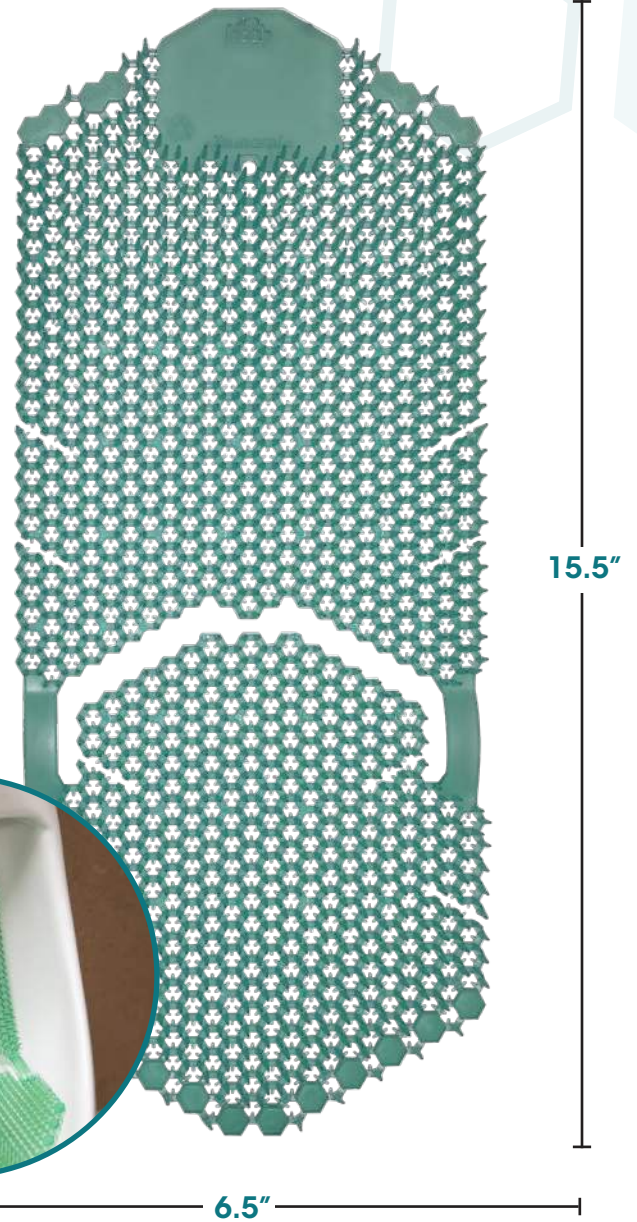

Tsunami

A Surge of 60-Day Protection

60 days of fragrance

Almost 3x more fragrance than competitive screens

No mounting - designed to lean upright in most urinals

- o Faster installation and removal
- o No suction cups, less waste

Double-sided

- o No installation errors
- o Virtually eliminates urine splash on either side

As always:

- o Beneficial bacteria consume the source of odors
- o Indicator date tabs remind when to replace
- o Patented fragrance load - no one freshens stronger

↑ INTENSITY	Fragrance	Color
	Fabulous	●
	Summer Sunshine	●
	Spiced Apple	●
	Cotton Blossom Clear	○
	Midnight Coast	●
	Coastal	●
	Cucumber Melon	●

Packaging
6 inners/pack