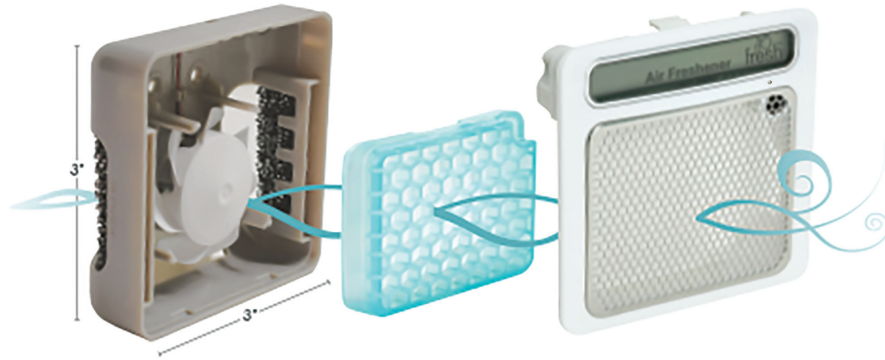

Designed specifically for small spaces, myfresh can freshen up any small space; every bathroom stall, urinal or sink area, as well as office & desk areas. Just place myfresh within 3 feet of the user's upper body.*

SINK AREAS

OFFICE & DESKS

BATHROOM STALLS

URINALS

For Restroom Stalls:

2' from the floor and within 3' of the toilet.

Anywhere in the front half of the stall beside the user and no more than 3' from the toilet is recommended.

*NOTE: myfresh should **not** be placed behind the user

Small, Powerful & Efficient

myfresh's motion sensor detects movement and triggers the small, high speed fan, which moves 5-10 times more air than typical dispensers, turning periodically for as long as the space is occupied. It's unique design creates better experiences through superior efficiency & cleanliness.