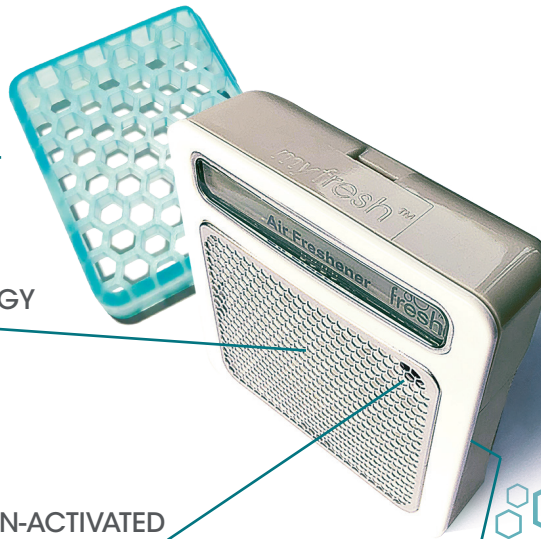

DRY FRAGRANCE TECHNOLOGY
Liquid-free, leaves no residue

freshFan TECHNOLOGY
High-velocity fan

HANDS-FREE, MOTION-ACTIVATED
No touching dirty aerosol cans

CHARCOAL FILTERS
For a fresher experience

Great for any small space!

Designed specifically for small spaces, myfresh can freshen up any small space; every bathroom stall, urinal or sink area, as well as office & desk areas. Just place myfresh within 3 feet of the user's upper body.*

*NOTE: myfresh should **not** be placed behind the user

Small, Powerful & Efficient

myfresh's motion sensor detects movement and triggers the small, high speed fan, which moves 5-10 times more air than typical dispensers, turning periodically for as long as the space is occupied. It's unique design creates better experiences through superior efficiency & cleanliness.