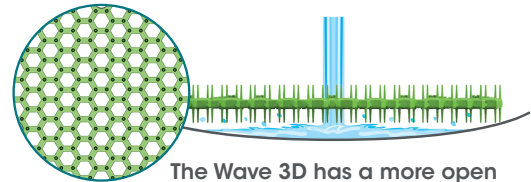

## Reduces splash and cleaning time

Long posts on both sides plus a unique hexagon lattice eliminate urine splash, cutting cleaning time.

## Watch it in action

See the performance test online at:  
[www.youtube.com/user/freshproductsllc](http://www.youtube.com/user/freshproductsllc)

The Wave 3D has a more open design, increased height, and thus does not splash.