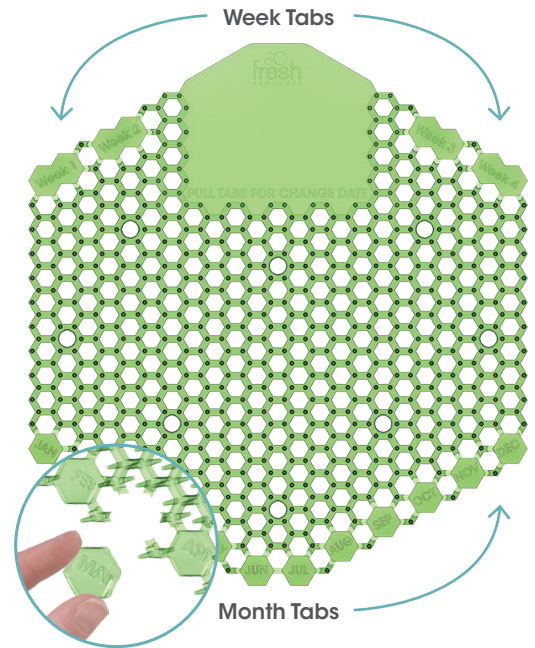

## Reduces splash and cleaning time

Long posts on both sides plus a unique hexagon lattice eliminate urine splash, cutting cleaning time.

## Reminds you when to change it

Simply pull off the week & month tabs to set your reminder.

## Watch it in action

See the performance test online at:  
[www.youtube.com/user/freshproductsllc](http://www.youtube.com/user/freshproductsllc)

The Wave 3D has a more open design, increased height, and thus does not splash.

With fewer openings, it pools liquid causing splashback.