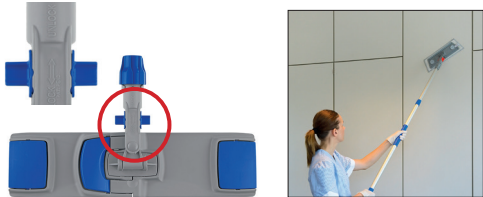

SLIP & CLICK FOR MOPPING:

Uniquely engineered tabs located on the sides of the Uni-Tab Pro mop head easily slip into slots on the Uni-Tab holder, automatically clicking into place and locking securely until released.

SLIDE & LOCK FOR VERTICAL USE:

The locking connector on the holder slides into a lock position and prevents the swivel action to allow for easy vertical cleaning.

Uni-Tab Pro Release Mechanisms

STEP & COLLAPSE FOR WRINGING: