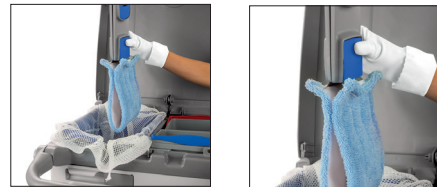

SLIP & CLICK FOR MOPPING:

Uniquely engineered tabs located on the sides of the Uni-Tab Pro mop head easily slip into slots on the Uni-Tab holder, automatically clicking into place and locking securely until released.

SLIDE & LOCK FOR VERTICAL USE:

The locking connector on the holder slides into a lock position and prevents the swivel action to allow for easy vertical cleaning.

Uni-Tab Pro Release Mechanisms

STEP & COLLAPSE FOR WRINGING:

Stepping on the release button located on the top of the Uni-Tab holder collapses it for wringing.

PINCH & DROP QUICK RELEASE:

Pinch the ends of the Uni-Tab Pro holder for immediate release of the soiled mop head. No touching the dirty mop head!