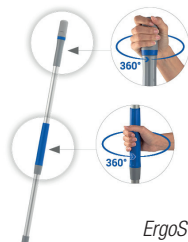

Stepping on the release button located on the top of the Uni-Tab holder collapses it for wringing.

PINCH & DROP QUICK RELEASE:

Pinch the ends of the Uni-Tab Pro holder for immediate release of the soiled mop head. No touching the dirty mop head!

UNI-TAB PRO OPTIONS

WRINGING SYSTEMS

CHARGING SYSTEMS

EQUODOSE MOBILE MICROFIBER CHARGING
(on-demand, individual mops)

TOP-DOWN CHARGING BUCKET
(30-minute, multi-mop charging)

UNI-TAB PRO MOPPING SYSTEMS

ERGO SWING UNI-TAB PRO

ErgoSwing Aluminum Telescopic Handle. Length adjusts from 41.5" to 73.5".
Item# **0000AM3045A**

ErgoSwing Uni-Tab Pro Mop Holder
Item# **0000TP0906AU**

ErgoSwing Ergonomic handle has dual swivel hand grips to reduce wrist and body stress

STANDARD UNI-TAB PRO

38" - 72" Aluminum Telescopic Handle
Item# **0000AM3070UA**

Uni-Tab Pro Mop Holder w/ locking connector
Item# **0000TP0306AU**

UNI-TAB PRO MOP HEADS

Uni-Tab Micro-Fast Microfiber Mop Head
Item# **00PN0422i00**