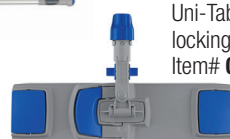

ErgoSwing Aluminum Telescopic Handle. Length adjusts from 41.5" to 73.5".
Item# **0000AM3045A**

ErgoSwing Uni-Tab Pro Mop Holder
Item# **0000TP0906AU**

ErgoSwing Ergonomic handle has dual swivel hand grips to reduce wrist and body stress

STANDARD UNI-TAB PRO

38" - 72" Aluminum Telescopic Handle
Item# **0000AM3070UA**

Uni-Tab Pro Mop Holder w/ locking connector
Item# **0000TP0306AU**

UNI-TAB PRO MOP HEADS

Uni-Tab Micro-Fast Microfiber Mop Head
Item# **00PN0422i00**