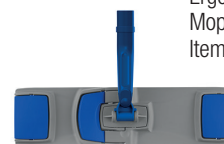

UNI-TAB PRO OPTIONS

WRINGING SYSTEMS

CHARGING SYSTEMS

EQUODOSE MOBILE MICROFIBER CHARGING
(on-demand, individual mops)

TOP-DOWN CHARGING BUCKET
(30-minute, multi-mop charging)

UNI-TAB PRO MOPPING SYSTEMS

ERGO SWING UNI-TAB PRO

ErgoSwing Aluminum Telescopic Handle. Length adjusts from 41.5" to 73.5".
Item# **0000AM3045A**

ErgoSwing Uni-Tab Pro Mop Holder
Item# **0000TP0906AU**

ErgoSwing Ergonomic handle has dual swivel hand grips to reduce wrist and body stress