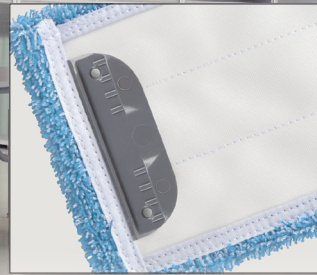

NEW!

*A Completely New Approach to Flat Mopping.
One Mop Replaces Pocket, Tab and Velcro models.*

Uni-Tab Pro

Spin-Free, No-Touch Universal Flat-Mop

**NO TOUCH
ATTACH**
(Slip & Click)

**NO TOUCH
RELEASE**
(Pinch & Drop)

TOUCH-FREE ATTACH & RELEASE

Never touch another soiled mop head! Uni-Tab Pro replaces other microfiber mopping systems (pocket, tab or Velcro) which require touching soiled mop heads. Simply pinch the edges to release.

SLIP & CLICK FOR MOPPING:

Uniquely engineered tabs located on the sides of the Uni-Tab Pro mop head easily slip into slots on the Uni-Tab holder, automatically clicking into place and locking securely until released.

SLIDE & LOCK FOR VERTICAL USE:

The locking connector on the holder slides into a lock position and prevents the swivel action to allow for easy vertical cleaning.

Uni-Tab Pro Release Mechanisms

STEP & COLLAPSE FOR WRINGING: