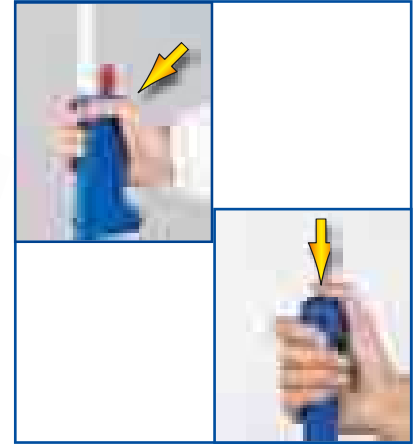

HOW TO USE

Place Total Mop on the floor at the
back of the room / section

Press solution trigger (side grip / top
button) to dispense enough cleaning
solution on to the floor to moisten the
mop head