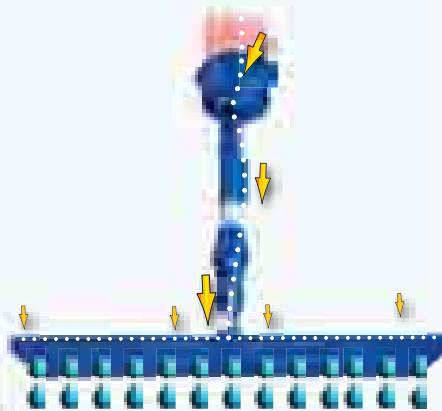

FLOW THROUGH FRAME

HOW TO USE

Flow through Frame for precise application of solution. Solution is directed through frame to the mop. Do Not Use For Floor Finish

Easy-push handle button controls dispenser

Lightweight handle decreases fatigue

Easy-push trigger handle provides controlled solution dispensing.

22 oz removable solution container can clean up to 2500 sq ft

50 oz solution container cleans up to 5500 sq ft

Easy swivel frame easily cleans in corners and tight spots.

Frame with hooks and velcro discs to hold mop heads

Solution flows evenly thru frame to mop

Place Total Mop on the floor at the back of the room / section

Press solution trigger (side grip / top button) to dispense enough cleaning solution on to the floor to moisten the mop head