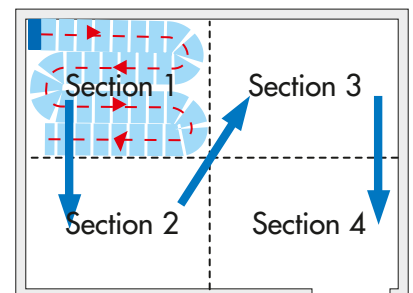

*Easy-push trigger handle  
provides controlled  
solution dispensing.*

*50 oz solution container cleans up  
to 5500 sq ft*

*22 oz removable solution  
container can clean  
up to 2500 sq ft*

*Easy swivel frame easily  
cleans in corners and tight spots.*

Press solution trigger (side grip / top button) to dispense enough cleaning solution on to the floor to moisten the mop head

Mop from the back of the room / section towards the front using a figure S motion releasing additional cleaning solution as needed.