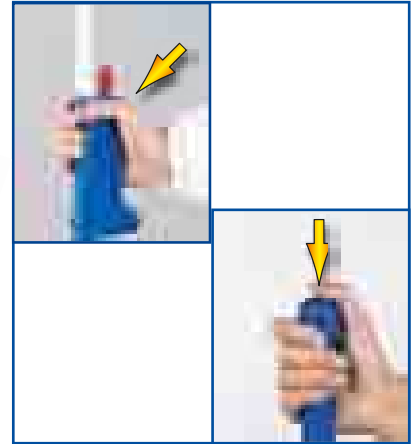

FLOW THROUGH FRAME

HOW TO USE

Flow through Frame for precise application of solution. Solution is directed through frame to the mop. Do Not Use For Floor Finish

Easy-push handle button controls dispenser

Lightweight handle decreases fatigue

Easy-push trigger handle provides controlled solution dispensing.

22 oz removable solution container can clean up to 2500 sq ft

50 oz solution container cleans up to 5500 sq ft

Easy swivel frame easily cleans in corners and tight spots.

Frame with hooks and velcro discs to hold mop heads

Place Total Mop on the floor at the back of the room / section

Press solution trigger (side grip / top button) to dispense enough cleaning solution on to the floor to moisten the mop head

Mop from the back of the room / section towards the front using a figure S motion releasing additional cleaning solution as needed.

TOTAL MOP quick change applicator (Flow Through)
Item# 0000TD0170A 20"

TOTAL MOP applicator (Flow Through)
Item# 8149 20"