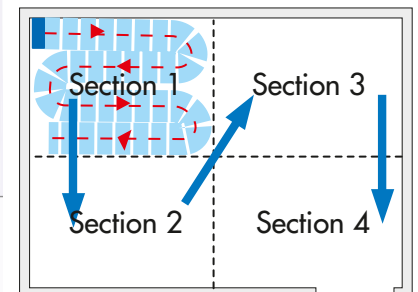

## RAPIDO

Microfiber long looped mop head

- Item# 6090113DA 12" 
- Item# 6090114DA 16" 
- Item# 6090115DA 24" 

*Filmop uses only the most advanced microfiber construction*

Place Total Mop on the floor at the back of the room / section

Press solution trigger (side grip / top button) to dispense enough cleaning solution on to the floor to moisten the mop head

Mop from the back of the room / section towards the front using a figure S motion releasing additional cleaning solution as needed.