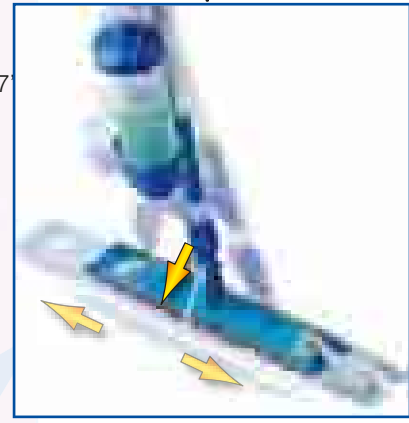

LAMELLO FRAME HOW TO USE

Lamello Frame, another Filmop signature product, designed with 5-leading edges to increase soil pick up when using disposable mops.

Easy-push handle button
controls dispenser

Lightweight handle decreases fatigue

Easy-push trigger handle
provides controlled
solution dispensing.

22 oz removable solution
container can clean up to 2500 sq ft

Easy swivel frame easily
cleans in corners and tight spots.

Lamello with leading edges

50 oz solution container
cleans up to 5500 sq ft

Place Total Mop on the floor at the back of the room / section

Press solution trigger (side grip / top button) to dispense enough cleaning solution on to the floor to moisten the mop head

Mop from the back of the room / section towards the front using a figure S motion releasing additional cleaning solution as needed.

TOTAL MOP quick change applicator (Lamello)
Item# 0000TD0130A 16"

TOTAL MOP applicator (Lamello)
Item# OPR38148 16"