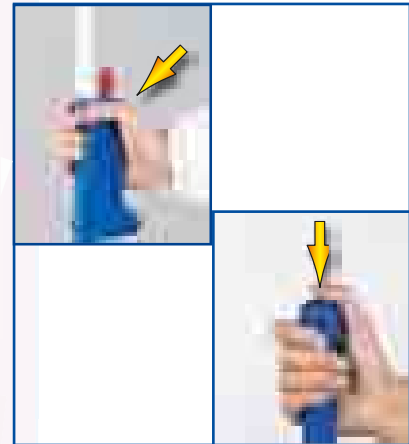

LAMELLO FRAME HOW TO USE

Lamello Frame, another Filmop signature product, designed with 5-leading edges to increase soil pick up when using disposable mops.

Easy-push handle button
controls dispenser

Lightweight handle decreases fatigue

Easy-push trigger handle
provides controlled
solution dispensing.

22 oz removable solution
container can clean up to 2500 sq ft

Easy swivel frame easily
cleans in corners and tight spots.

Lamello with leading edges

50 oz solution container
cleans up to 5500 sq ft

Place Total Mop on the floor at the back of the room / section

Press solution trigger (side grip / top button) to dispense enough cleaning solution on to the floor to moisten the mop head

Mop from the back of the room / section towards the front using a figure S motion releasing additional cleaning solution as needed.

TOTAL MOP quick change applicator (Lamello)
Item# 0000TD0130A 16"

TOTAL MOP applicator (Lamello)
Item# OPR38148 16"