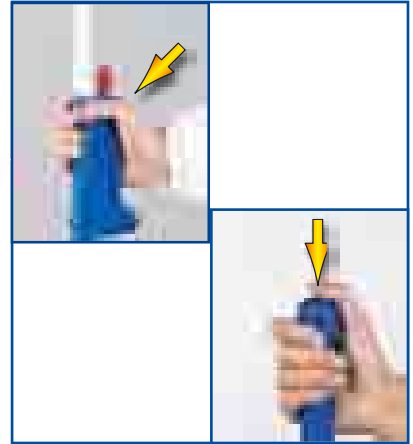

MICROPLAST FRAME HOW TO USE

Microplast Frame , specially designed with Ultra Velcro to hold our Microfiber disposable wet mops.

*Easy-push handle button
controls dispenser*

Lightweight handle decreases fatigue

*Easy-push trigger handle
provides controlled
solution dispensing.*

*50 oz solution container cleans up
to 5500 sq ft*

*22 oz removable solution
container can clean
up to 2500 sq ft*

*Easy swivel frame easily
cleans in corners and tight spots.*

*Microplast frame
with specially designed
Ultra Velcro*

*Filmop uses
only the most
advanced microfiber
construction*

Place Total Mop on the floor at the back of the room / section

Press solution trigger (side grip / top button) to dispense enough cleaning solution on to the floor to moisten the mop head

Mop from the back of the room / section towards the front using a figure S motion releasing additional cleaning solution as needed.

TOTAL MOP quick change applicator (Microplast)
Item# 0000TD0145A 16"

TOTAL MOP applicator (Microplast)
Item# OPR58148 16"