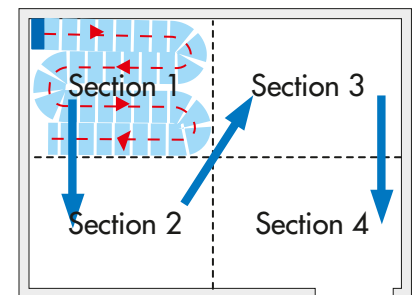

Mop from the back of the room /
section towards the front using a
figure 8 motion releasing additional
cleaning solution as needed.