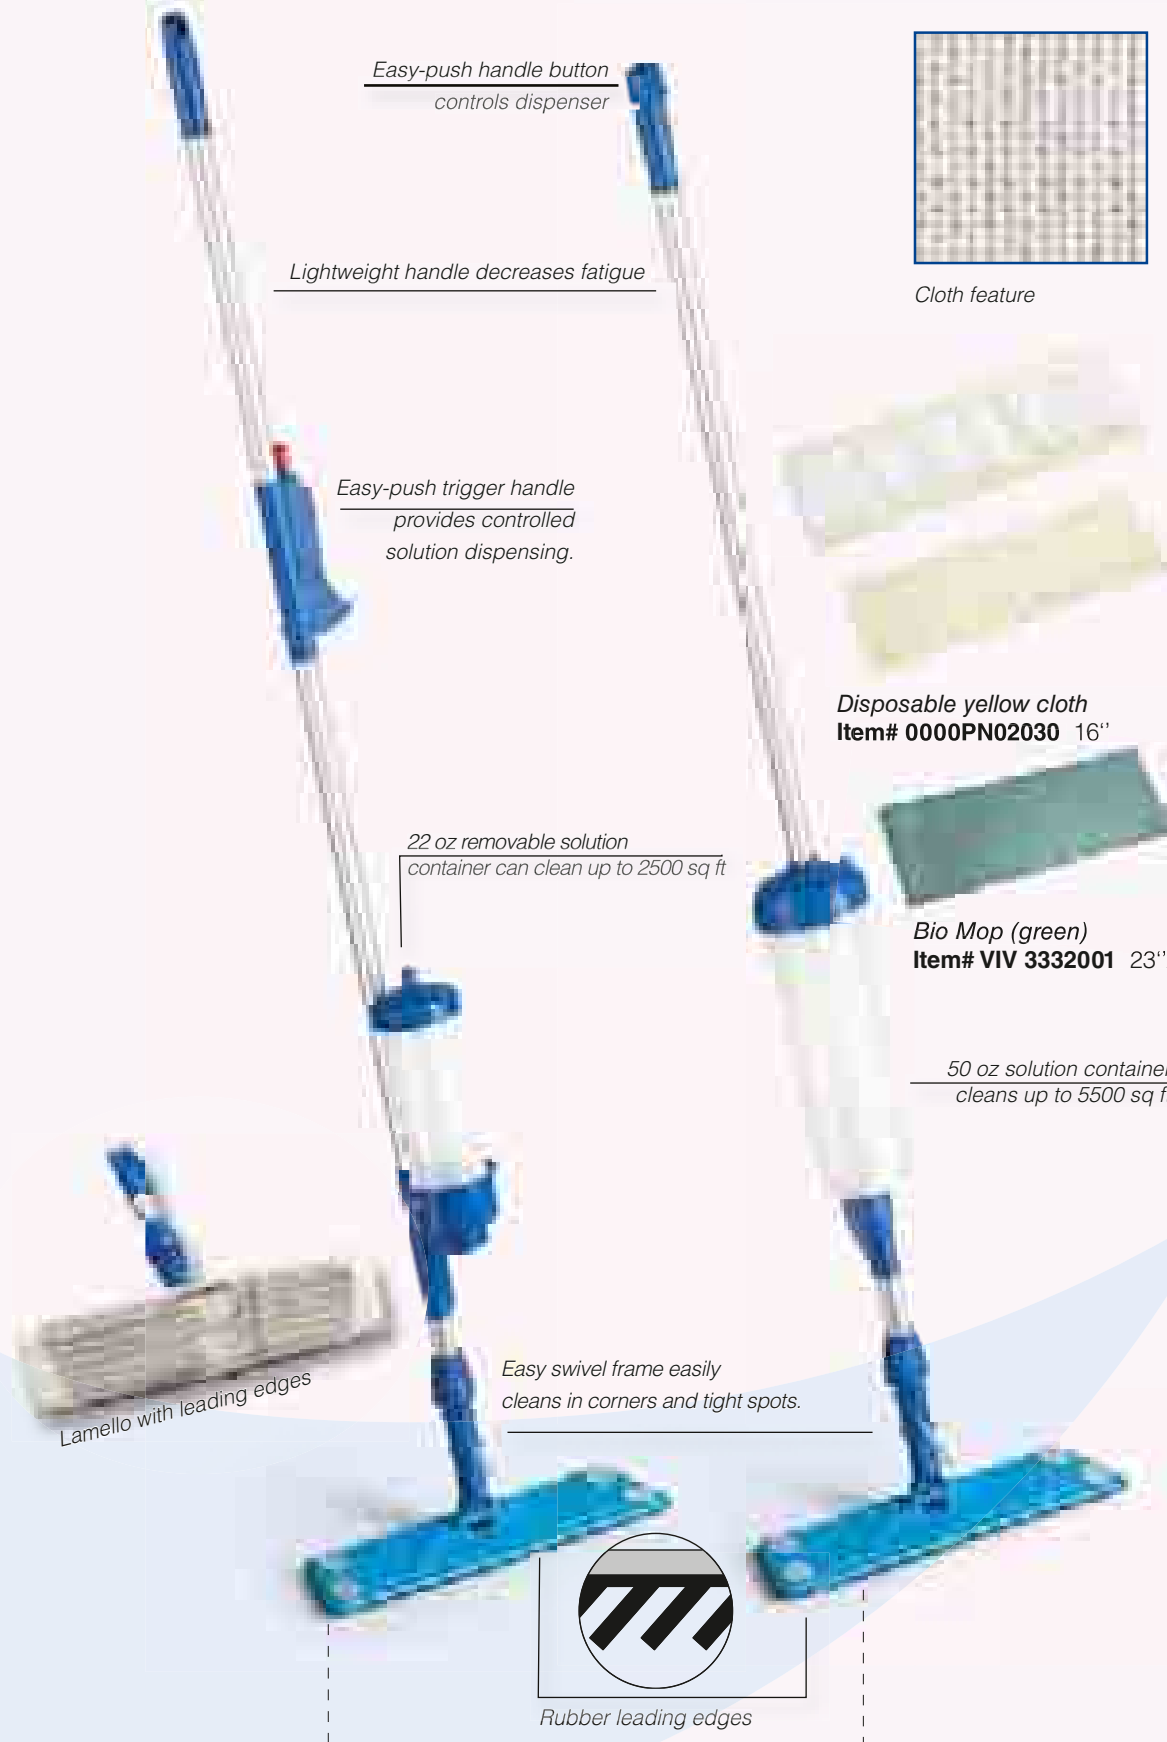

Rubber leading edges

LAMELLO FRAME HOW TO USE

Lamello Frame, another Filmop signature product, designed with 5-leading edges to increase soil pick up when using disposable mops.

Easy-push handle button
controls dispenser

Lightweight handle decreases fatigue

Easy-push trigger handle
provides controlled
solution dispensing.

22 oz removable solution
container can clean up to 2500 sq ft

Easy swivel frame easily
cleans in corners and tight spots.

Lamello with leading edges