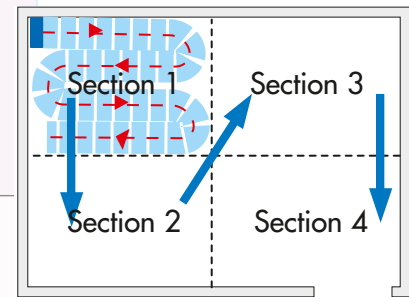

Mop from the back of the room / section towards the front using a figure S motion releasing additional cleaning solution as needed.