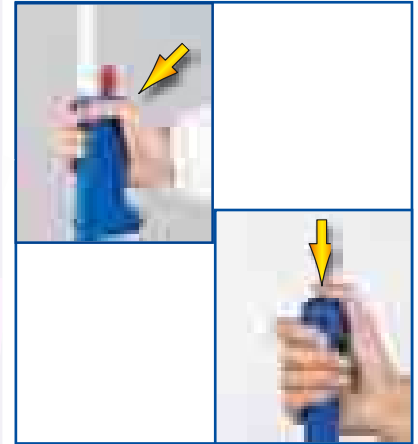

Press solution trigger (side grip / top button) to dispense enough cleaning solution on to the floor to moisten the mop head

Mop from the back of the room / section towards the front using a figure S motion releasing additional cleaning solution as needed.