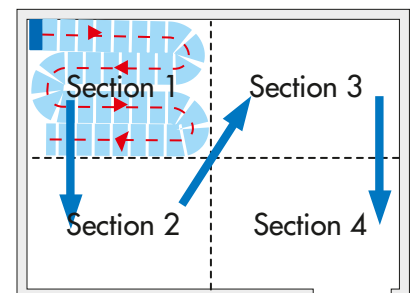

Mop from the back of the room / section towards the front using a figure S motion releasing additional cleaning solution as needed.