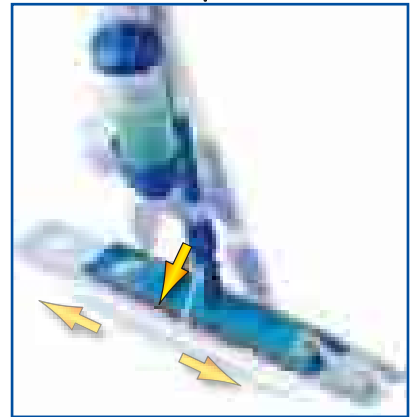

MICROPLAST FRAME HOW TO USE

Microplast Frame , specially designed with Ultra Velcro to hold our Microfiber disposable wet mops.

*Easy-push handle button
controls dispenser*

Lightweight handle decreases fatigue

*Easy-push trigger handle
provides controlled
solution dispensing.*

*50 oz solution container cleans up
to 5500 sq ft*

*22 oz removable solution
container can clean
up to 2500 sq ft*

*Easy swivel frame easily
cleans in corners and tight spots.*

*Microplast frame
with specially designed
Ultra Velcro*

*Filmop uses
only the most
advanced microfiber
construction*

Place Total Mop on the floor at the back of the room / section

Press solution trigger (side grip / top button) to dispense enough cleaning solution on to the floor to moisten the mop head

Mop from the back of the room / section towards the front using a figure S motion releasing additional cleaning solution as needed.

TOTAL MOP quick change applicator (Microplast)
Item# 0000TD0145A 16"

TOTAL MOP applicator (Microplast)
Item# OPR58148 16"