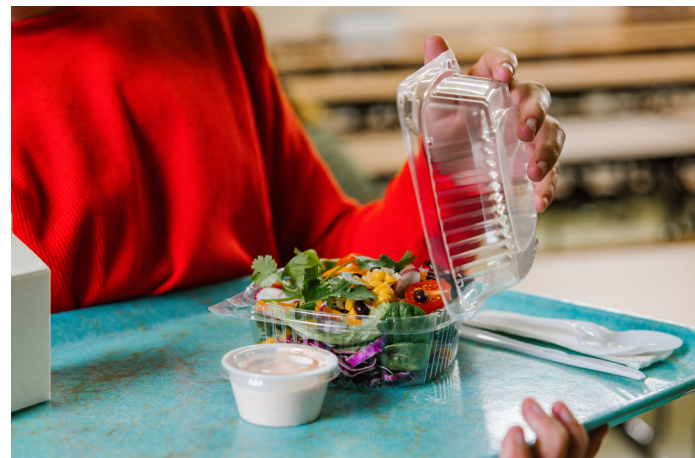

School Solutions

Your one-stop-shop for all your mealtime needs.

Pactiv Evergreen offers a wide array of products to outfit your cafeteria from trays, to containers, cutlery, drinkware, and more.