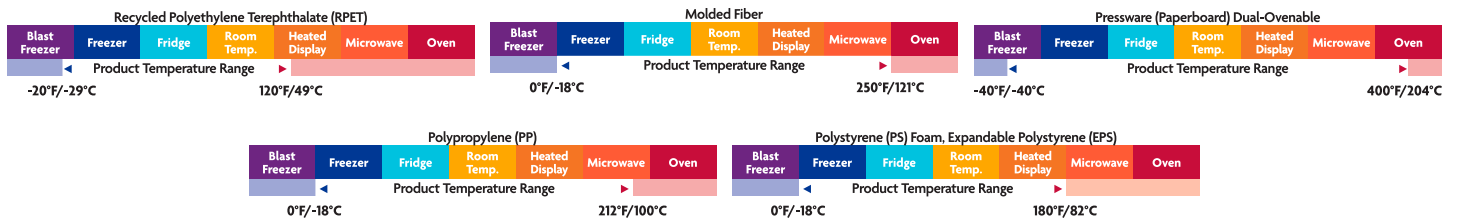

Tomato Trays

Product Number	Description	Material	Top Out Dimensions	Case Cube (CUF)	Case Pack	Cases Pallet	Cases Truckload
M12X5T35J168	PP Tomato 12 X 5 2.5 Lb W/J Trap-Black	CFPP	11.7 X 5.45 X 3.5	4.22	168	24	720
89200TBE6	TFPP Tomato De-Nest 2-Blacklam	PP - Barrier	12.39 X 10.24 X 2.0	3.38	90	28	840
8925TWRB	TFPP Tomato 3.0" No Lam-White	PP	12.39 X 10.24 X 3.0	49.58	1260	1	60
8925TBN	TFPP Tomato 3.0" No Lam-Black	PP	12.39 X 10.24 X 3.0	3.38	90	28	840
1240TW	PP Tomato 12X5 4.0" Deep-White	PP	12.39 X 5.45 X 4.0	3.38	140	28	840