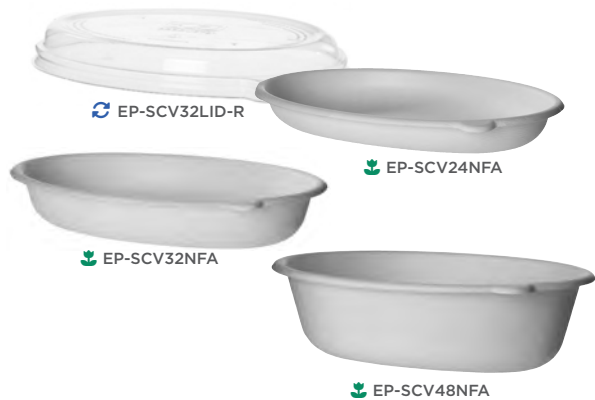

WORLDVIEW™ OVAL

WORLDVIEW™ SUGARCANE CONTAINERS

COMPOSTABLE
COLD FOOD ONLY
MICROWAVABLE
FREEZABLE
CUSTOMIZABLE
VANGUARD

ROUNDS												
♻️	EP-SCR9	9in Round, 34oz, White		9x1.25in	Fiber	☑️	☑️	☑️	☑️	☑️	8 packs of 50	400/cs
♻️	EP-SCR9NFA	Vanguard™ 9in Round, 34oz, White		9x1.25in	Fiber	☑️	☑️	☑️	☑️	☑️	8 packs of 50	400/cs
♻️	EP-SCR93NFA	Vanguard™ 9in, 3-Compt Round, 28oz,(12/8/8oz), White		9x1.25in	Fiber	☑️	☑️	☑️	☑️	☑️	8 packs of 50	400/cs
♻️	EP-SCR9LID	Lid: 9in Round Lid, Clear		9.25x1.25in	100% RPET				☑️		6 packs of 50	300/cs
OVALS												
♻️	EP-SCV24NFA	Vanguard™ 24oz Oval, White		9.75x6.75x1.25in	Fiber	☑️	☑️	☑️	☑️	☑️	6 packs of 50	300/cs
♻️	EP-SCV32NFA	Vanguard™ 32oz Oval, White		9.75x6.75x1.75in	Fiber	☑️	☑️	☑️	☑️	☑️	6 packs of 50	300/cs
♻️	EP-SCV48NFA	Vanguard™ 48oz Oval, White		9.75x6.75x2.75in	Fiber	☑️	☑️	☑️	☑️	☑️	6 packs of 50	300/cs
♻️	EP-SCV32LID-R	Lid: 24/32/48oz Oval Lid, Clear		10x7x1.125in	100% RPET				☑️		6 packs of 50	300/cs
SPECIALTY												
♻️	EP-SCRC862NFA	Vanguard™ 2-Compt Nacho Tray, (20/3.7oz), White		6x8x1.25in	Fiber	☑️	☑️	☑️	☑️	☑️	8 packs of 50	400/cs
♻️	EP-SCRC863BNFA	Vanguard™ 3-Compt Nacho Tray, (15.4/3.7/3.7oz) Natural		6x8x1.25in	Fiber	☑️	☑️	☑️	☑️	☑️	8 packs of 50	400/cs
♻️	EP-SCRC863LID	Lid: Nacho Tray Lid, Clear		6x8x1.5in	PLA	☑️	☑️		☑️		4 packs of 50	200/cs
♻️	EP-SCS73	3-Compt Square Taco Tray, White		7.25x6.75x1in	Fiber	☑️	☑️	☑️	☑️	☑️	6 packs of 50	300/cs
♻️	EP-SCS73NFA	Vanguard™ 3-Compt Square Taco Tray, White		7.25x6.75x1in	Fiber	☑️	☑️	☑️	☑️	☑️	6 packs of 50	300/cs
♻️	EP-SCS73LID	Lid: Dome Lid for Taco Tray, Clear		7.25x7x1.5in	PLA	☑️	☑️		☑️		6 packs of 50	300/cs
♻️	EP-SCPTR14	14in Pizza Tray Base, White		14x.75in	Fiber	☑️	☑️	☑️	☑️		1 pack of 50	50/cs
♻️	EP-SCPTR14NFA	Vanguard™ 14in Pizza Tray Base, White		14x.75in	Fiber	☑️	☑️	☑️	☑️	☑️	1 pack of 50	50/cs
♻️	EP-SCPTR14LIDR	Lid: 14in Pizza Tray Lid, Clear		14x1.125in	100% RPET				☑️		1 pack of 50	50/cs
♻️	EP-SCPTR16NFA	Vanguard™ 16in Pizza Tray Base, White		16x.75in	Fiber	☑️	☑️	☑️	☑️	☑️	1 pack of 50	50/cs
♻️	EP-SCPTR16LIDR	Lid: 16in Pizza Tray Lid, Clear		16x1.5in	100% RPET				☑️		1 pack of 50	50/cs