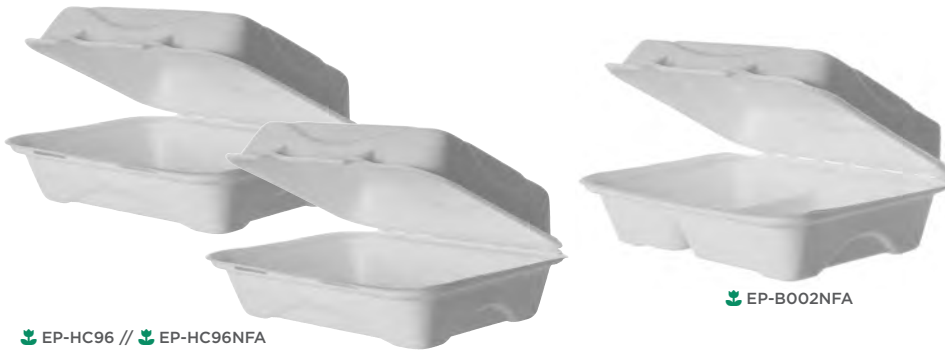

Sugarcane Clamshells

Made from renewable resources — reclaimed bagasse fiber

- » Meet ASTM standards for compostability
- » For use with hot or cold foods
- » Grease- and cut-resistant
- » Microwaveable and freezable
- » Some sizes available in Vanguard™ - No PFAS intentionally added