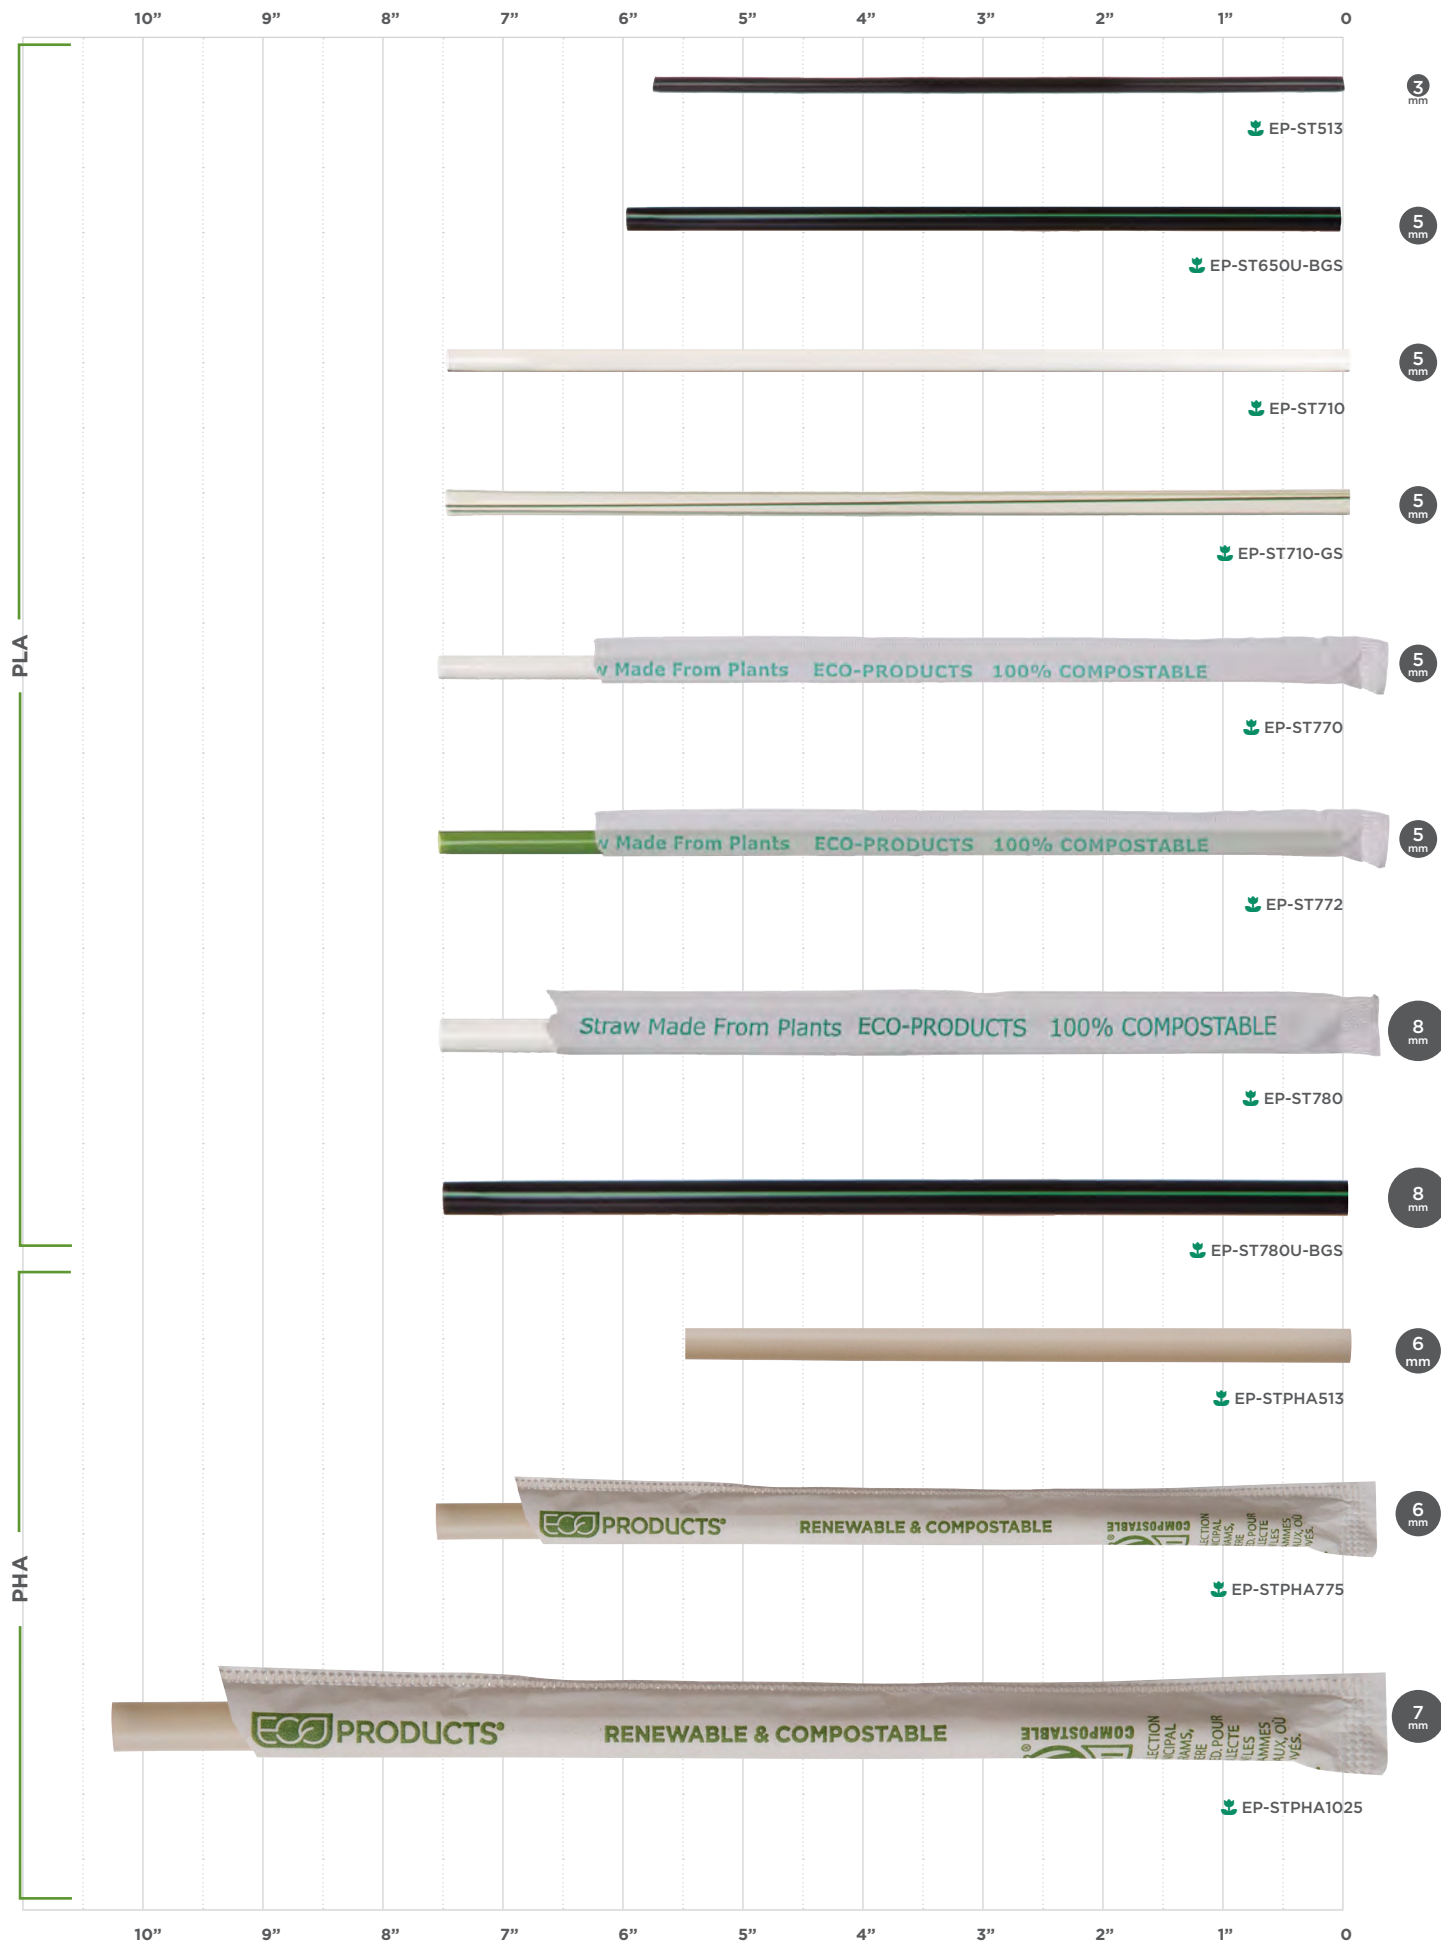

Straw images have been scaled down to fit.
Diameters shown at actual size.