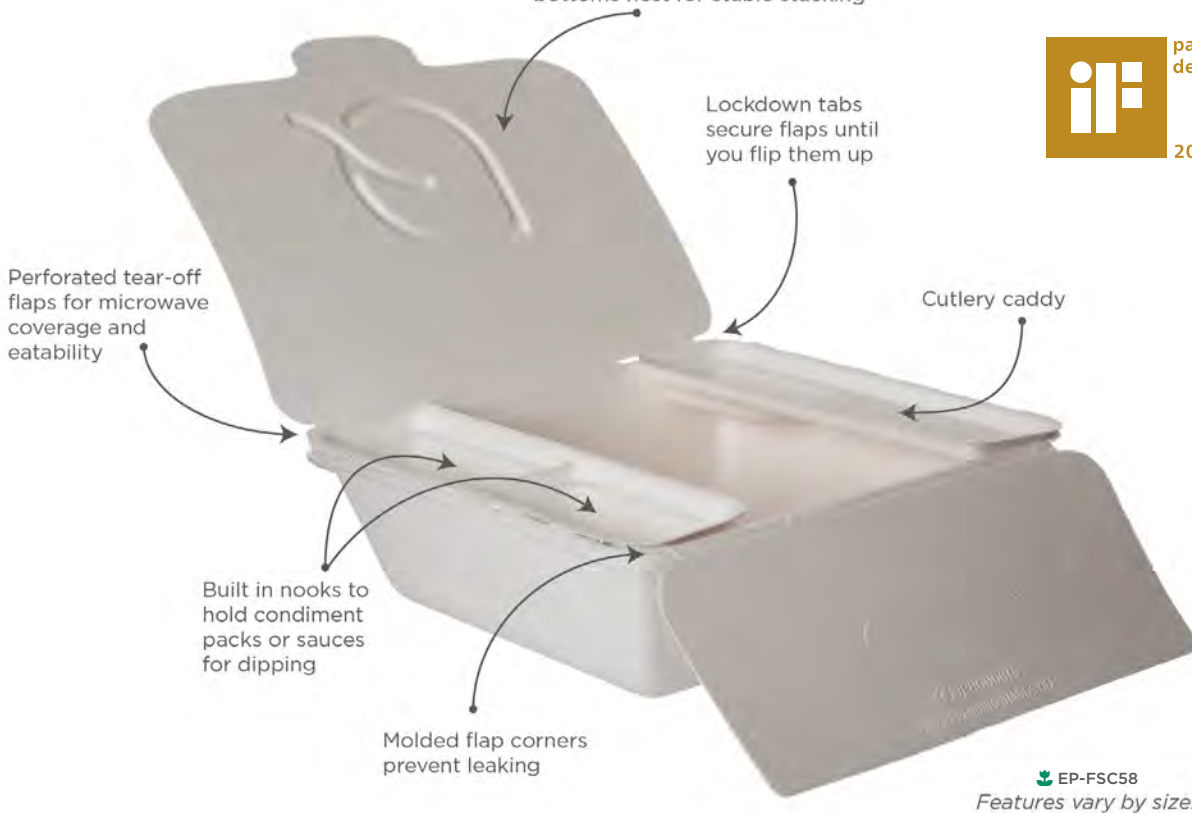

Embossed tops and debossed bottoms nest for stable stacking

EP-FSC58
Features vary by size.