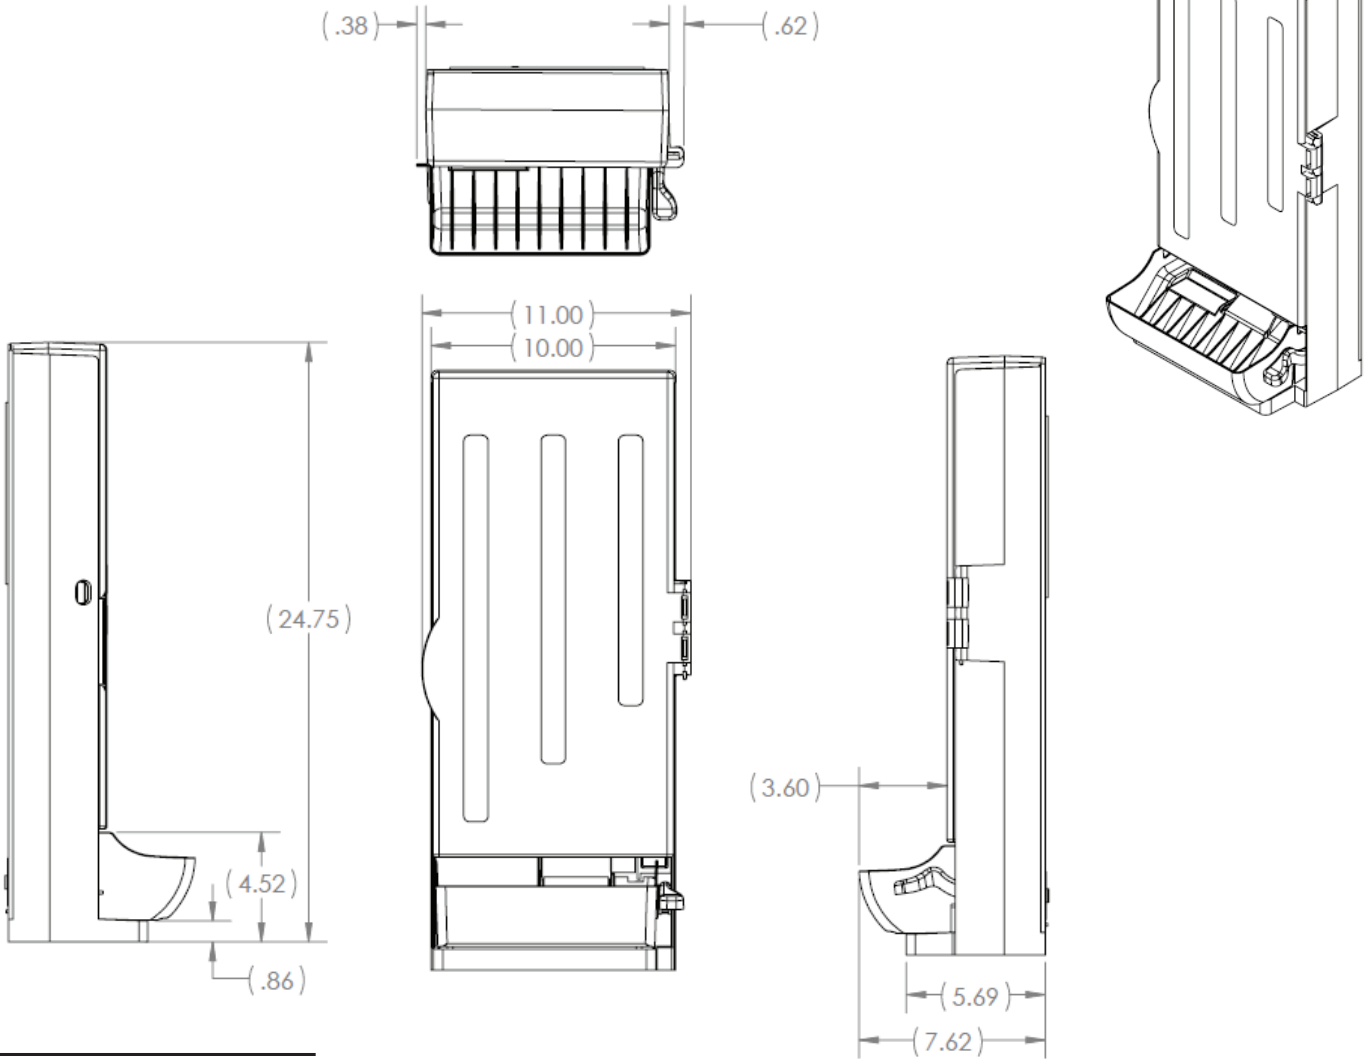

SKU # SSFD120, SSKD120, SSSD120

Smart Stock Cutlery Dispenser Specification Sheet

Overall Dimensions:

Dispenser: 11.00"Wx24.75"Hx7.62"D

Overall Weight:

Dispenser: 9.475 lbs

Capacity:

SKU# SSF51, SSK51, SSS51

Each dispenser fill is 3 stacks of 40 count cutlery for a total of 120 count.

For questions or comments, please call
1-866-HELLO GP (435-5647)