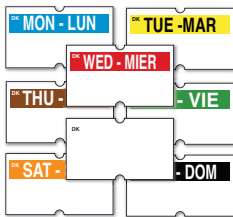

SPEEDYMARK® EXPRESS 10 MARKER AND BANDS

- Perfect for labeling large volumes of pre-portioned foods
- Truck delivery time is expedited by rapid labeling of received goods
- Clear imprint boosts legibility
- All labels are 8 rolls/sleeve

Speedy Mark® Express 10

Date Coder... **111163**

Ink Roller..... **120736**

1,000 labels/roll

White	120541
Fl. Red	120549
Fl. Orange	120547
Fl. Green	120543
Yellow	120545
Ivory	120540
Light Blue	120546
Fl. Pink	120548
Sell By.....	120544
Use by	120542
MON-Blue	120534
TUE-Yellow	120534
WED-Red.....	120534
THU-Brown.....	120534
FRI-Green.....	120534
SAT-Orange	120534
SUN-Black	120534

**Actual Size
of Label**

1000 labels/roll

White	120533
MON-Blue.....	120532
TUE-Yellow	120532
WED-Red.....	120532
THU-Brown.....	120532
FRI-Green.....	120532
SAT-Orange	120532
SUN-Black	120532

1,000 labels/roll