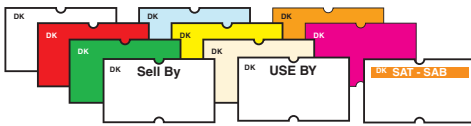

SPEEDYMARK® EXPRESS 10 MARKER AND BANDS

- Perfect for labeling large volumes of pre-portioned foods
- Truck delivery time is expedited by rapid labeling of received goods
- Clear imprint boosts legibility
- All labels are 8 rolls/sleeve

Speedy Mark® Express 10

Date Coder... **111163**

Ink Roller..... **120736**

1,000 labels/roll

White	120541
Fl. Red	120549
Fl. Orange	120547
Fl. Green	120543
Yellow	120545
Ivory	120540
Light Blue	120546
Fl. Pink	120548
Sell By.....	120544
Use by	120542
MON-Blue	120534
TUE-Yellow	120534
WED-Red.....	120534
THU-Brown.....	120534
FRI-Green.....	120534
SAT-Orange	120534
SUN-Black	120534

**Actual Size
of Label**

1000 labels/roll

White	120533
MON-Blue.....	120532
TUE-Yellow	120532
WED-Red.....	120532
THU-Brown.....	120532
FRI-Green.....	120532
SAT-Orange	120532
SUN-Black	120532

1,000 labels/roll