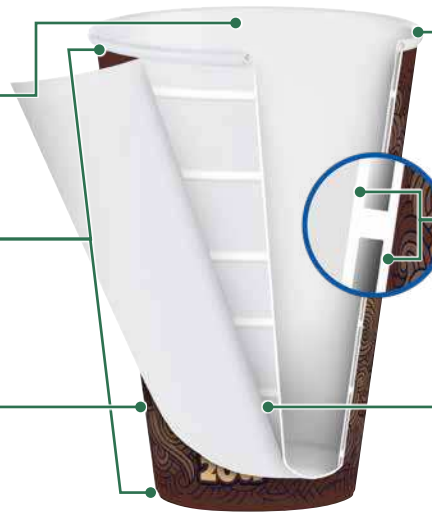

ThermoGuard® Insulated Paper Hot Cups

- **Made with renewable resources** — ThermoGuard® cups are made with at least 92% renewable resources
- **4 Cup/1 Lid program** — ThermoGuard® sets the industry standard by offering 1 lid that fits 12, 16, 20, and 24 oz cups. Choose from our iconic Traveler® lid, or the one-of-a-kind, fully reclosable Optima® lid
- **Thermo-touch insulation** — eliminates the need for a cardboard cup sleeve or wasteful double-cupping, thus saving you money
- **Full-length print coverage** — print area fully covers the entire height of the cup, allowing you to make the most of your custom print
- **Custom or Stock Print** — ThermoGuard is now available in the appealing Steam print or Gourmet White-featuring the Sustainable Forestry Initiative logo

Features

Polyethylene lining

Acts as a moisture barrier keeping contents from leaking

Full-length print coverage

Allows the full length of the cup sidewall for custom graphics

Matte sidewall

Offers excellent printability on uncoated sidewalls

Rolled rim

Provides additional strength to cup and allows for tight lid fit

Double wall construction

Eliminates the need for a cardboard cup sleeve or double-cupping

Insulating air channels

Reduces heat transfer keeping the sidewall cool to the touch