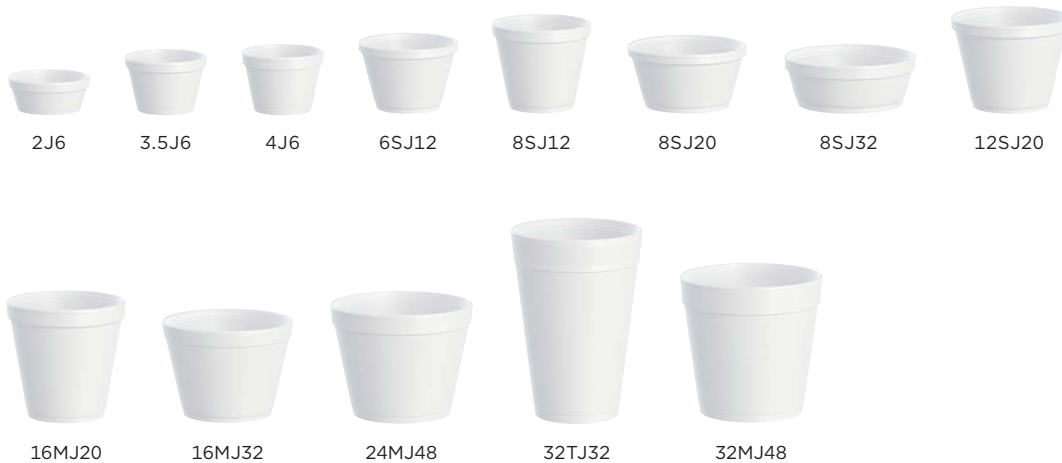

Containers

Stock Number	Approximate Capacity	Packing Bag	Packing Case	Case Cube (ft³)	Case Weight (lbs)	Lids
2J6**	2 oz	50	1000	2.1	3.6	Any 6 series lid
3.5J6	3½ oz	50	1000	2.2	4.5	
4J6	4 oz	50	1000	2.5	4.8	
6SJ12	6 oz	50	1000	2.9	5.9	Any 12 series lid
8SJ12	8 oz	50	1000	3.8	7.1	Any 20 series lid
8SJ20	8 oz	50	1000	4.4	8.1	
8SJ32	8 oz	25	500	3.4	5.4	Any 32 series lid
12SJ20	12 oz	25	500	3.1	5.6	Any 20 series lid
16MJ20	16 oz	25	500	4.1	6.5	Any 32 series lid
16MJ32	16 oz	25	500	4.4	7.0	
24MJ48	24 oz	25	500	6.6	10.1	48JL
32TJ32	32 oz	25	500	8.5	12.8	Any 32 series lid
32MJ48	32 oz	25	500	9.0	12.7	48JL

*Flush Fill **May not be available in all sales areas
†UPC and GTIN information can be found at www.dartcontainer.com