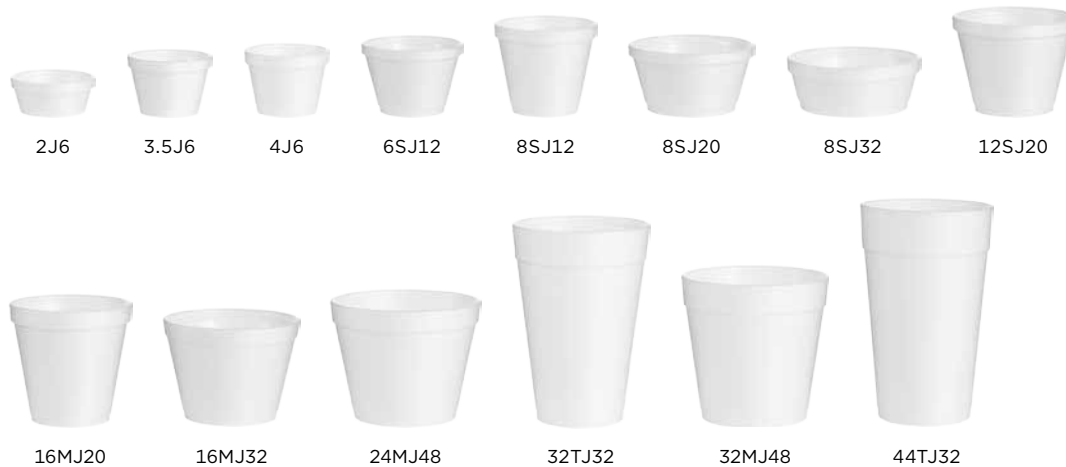

Containers

Stock Number	Approximate Capacity	Packing Bag	Packing Case	Case Cube (ft³)	Case Weight (lbs)	Lids
2J6*	2oz	50	1000	2.1	3.6	Any 6 series lid
3.5J6	3½oz	50	1000	2.2	4.5	Any 6 series lid
4J6	4oz	50	1000	2.5	4.8	Any 6 series lid
6SJ12	6oz	50	1000	2.9	5.9	Any 12 series lid
8SJ12	8oz	50	1000	3.8	7.1	Any 12 series lid
8SJ20	8oz	50	1000	4.4	8.1	Any 20 series lid
8SJ32	8oz	25	500	3.4	5.4	Any 32 series lid
12SJ20	12oz	25	500	3.1	5.6	Any 20 series lid
16MJ20	16oz	25	500	4.1	6.5	Any 20 series lid
16MJ32	16oz	25	500	4.4	7.0	Any 32 series lid
24MJ48	24oz	25	500	6.6	10.1	48JL
32TJ32	32oz	25	500	8.5	12.8	Any 32 series lid
32MJ48	32oz	25	500	9.0	12.7	48JL
44TJ32	44oz	20	300	7.0	9.6	Any 32 series lid

*May not be available in all sales areas

*UPC and GTIN information can be found at www.dartcontainer.com